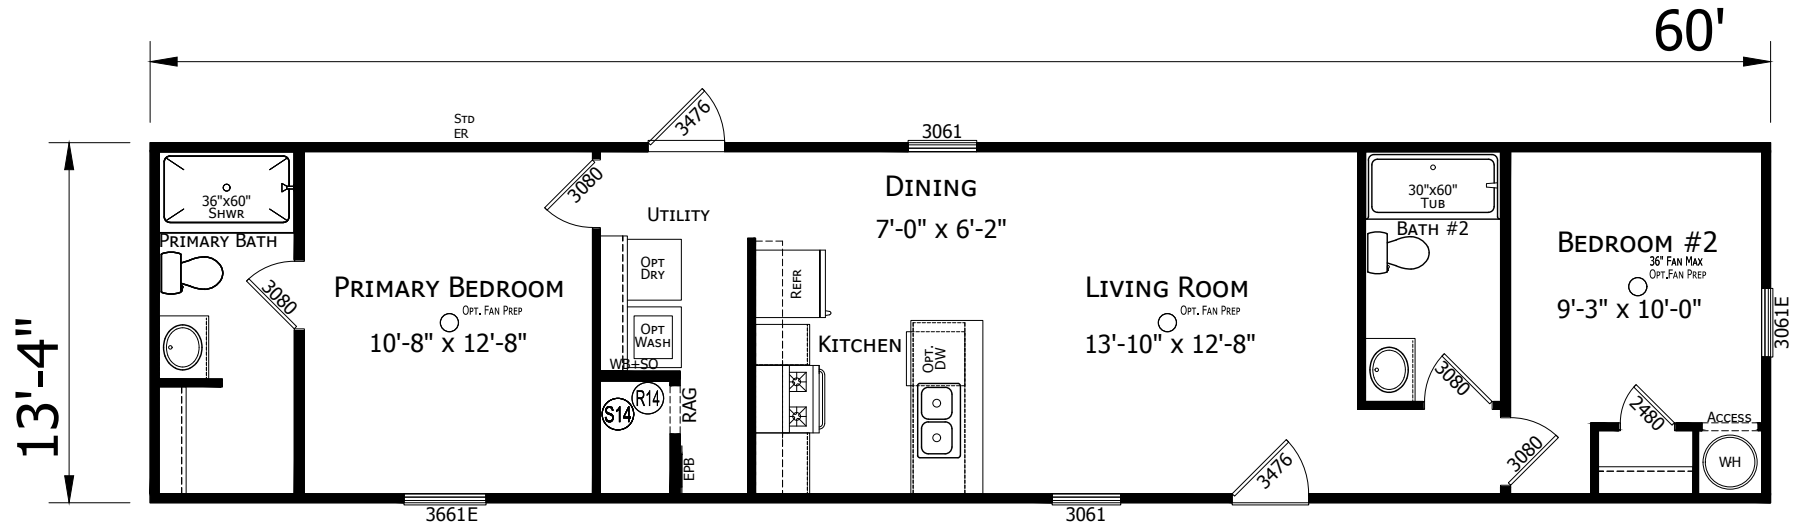

Jernigan

Prime Series

800 SQ. FT. (Approximate) 2 Bedrooms, 2 Baths

Last Updated: 7-26-23

CHAMPION HOMES CENTER
1915A SE SR100
Lake City, Florida 32025

FactoryHomeSale.com | 1-800-965-3052

IMPORTANT: Champion Homes reserves the right to modify, cancel or substitute products or features of this event at any time without prior notice or obligation. Pictures and other promotional materials are representative and may depict or contain floor plans, square footages, elevations, options, upgrades, extra design features, decorations, floor coverings, specialty light fixtures, custom paint and wall coverings, window treatments, landscaping, sound and alarm systems, furnishings, appliances, and other designer/decorator features and amenities that are not included as part of the home and/or may not be available at all locations. Home, pricing and community information is subject to change, and homes to prior sale, at any time without notice or obligation. ©2021 Champion Homes. All rights reserved.