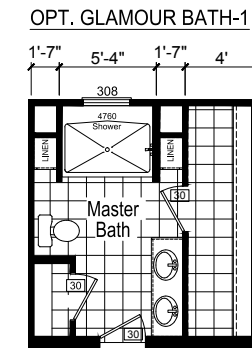

Jackson

Riverview Series 

Factory Expo

"Factory Direct Value" HOME CENTERS

3 Bedrooms, 2 Baths
Approx. 1,280 Sq. Ft.

Last Updated: 3-7-19

I authorize Factory Expo Home Centers to build my house, per this plan.