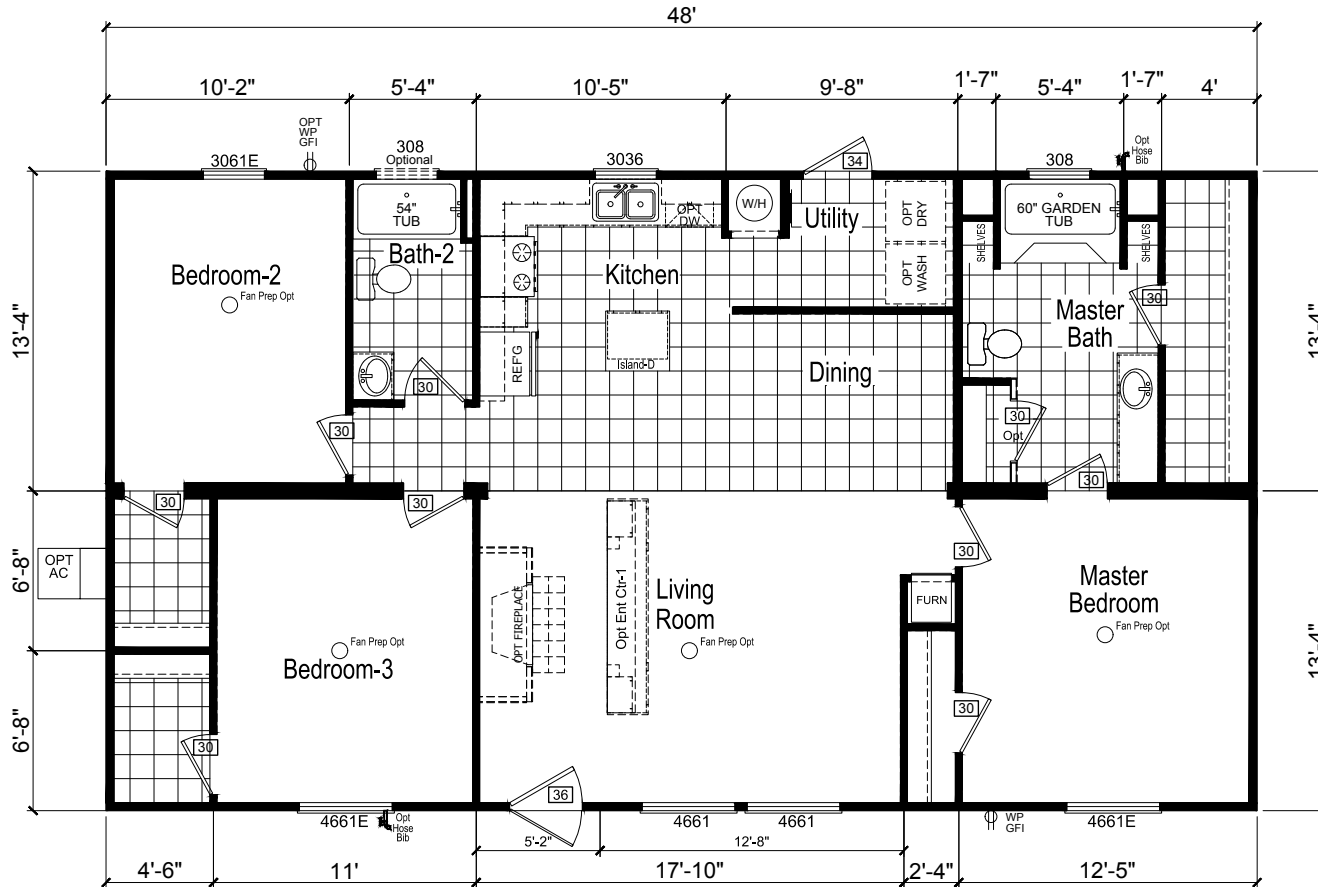

Jackson

Riverview Series 

Factory Expo

"Factory Direct Value" HOME CENTERS

3 Bedrooms, 2 Baths
Approx. 1,280 Sq. Ft.

Last Updated: 3-7-19

I authorize Factory Expo Home Centers to build my house, per this plan.