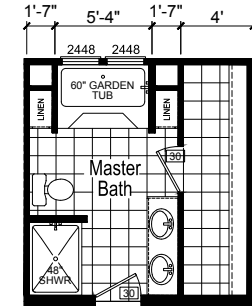

Jackson

Riverview Series 

Factory Expo

"Factory Direct Value" HOME CENTERS

3 Bedrooms, 2 Baths
Approx. 1,280 Sq. Ft.

Last Updated: 3-7-19

I authorize Factory Expo Home Centers to build my house, per this plan.