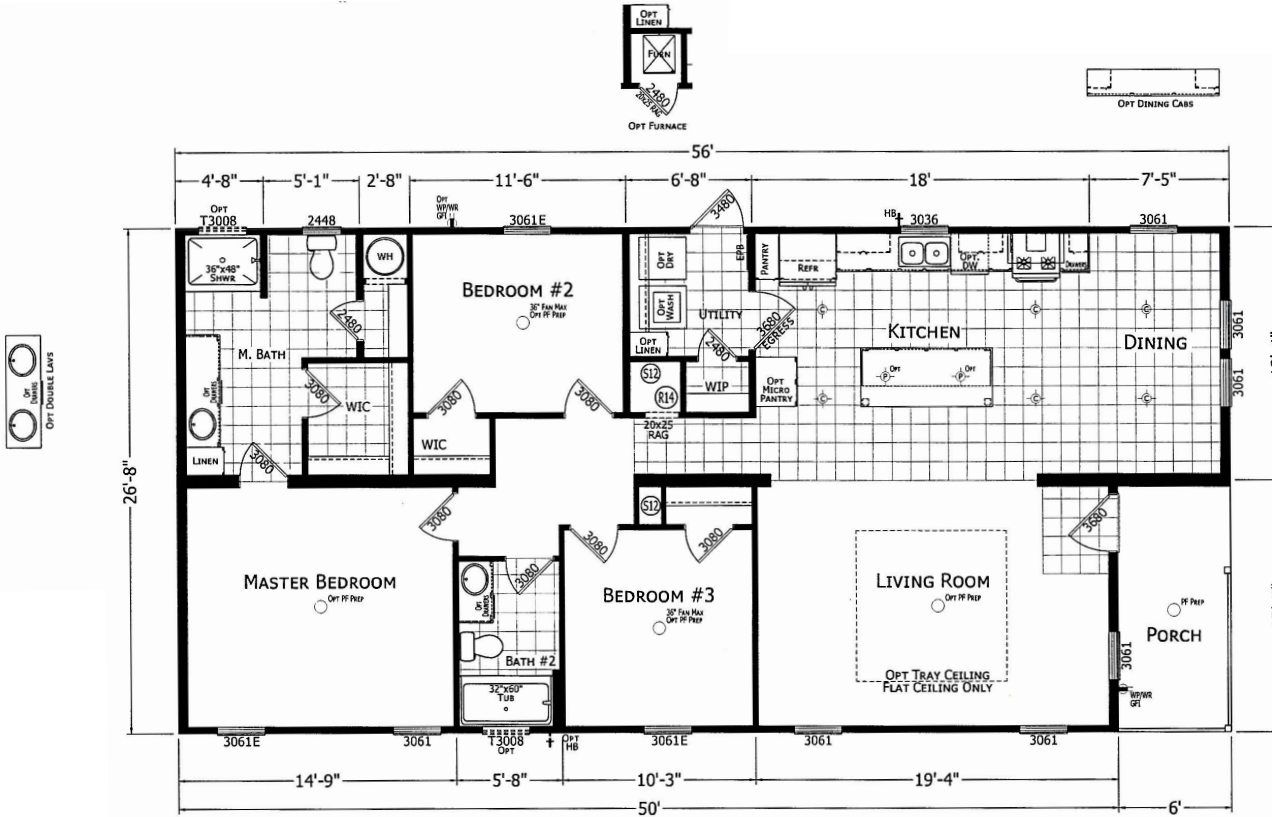

# Ithan

Signature Series

1,493 SQ. FT. (Approximate) 3 Bedroom, 2 Bath

Last Updated: 9-4-24

**CHAMPION HOMES CENTER**  
1915A SE SR100  
Lake City, Florida 32025

**FactoryHomeSale.com | 1-800-965-3052**

**IMPORTANT:** Champion Homes reserves the right to modify, cancel or substitute products or features of this event at any time without prior notice or obligation. Pictures and other promotional materials are representative and may depict or contain floor plans, square footages, elevations, options, upgrades, extra design features, decorations, floor coverings, specialty light fixtures, custom paint and wall coverings, window treatments, landscaping, sound and alarm systems, furnishings, appliances, and other designer/decorator features and amenities that are not included as part of the home and/or may not be available at all locations. Home, pricing and community information is subject to change, and homes to prior sale, at any time without notice or obligation. ©2020 Alta Cima Corp. All rights reserved.