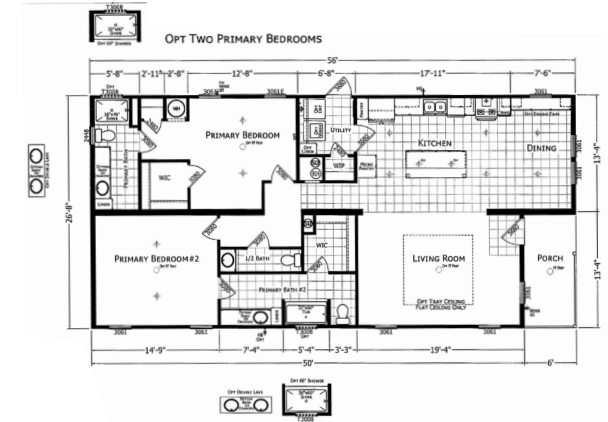

# Ithan

Signature Series

1,493 SQ. FT. (Approximate) 3 Bedroom, 2 Bath

Last Updated: 9-4-24

**CHAMPION HOMES CENTER**  
1915A SE SR100  
Lake City, Florida 32025

**FactoryHomeSale.com | 1-800-965-3052**

**IMPORTANT:** Champion Homes reserves the right to modify, cancel or substitute products or features of this event at any time without prior notice or obligation. Pictures and other promotional materials are representative and may depict or contain floor plans, square footages, elevations, options, upgrades, extra design features, decorations, floor coverings, specialty light fixtures, custom paint and wall coverings, window treatments, landscaping, sound and alarm systems, furnishings, appliances, and other designer/decorator features and amenities that are not included as part of the home and/or may not be available at all locations. Home, pricing and community information is subject to change, and homes to prior sale, at any time without notice or obligation. ©2020 Alta Cima Corp. All rights reserved.