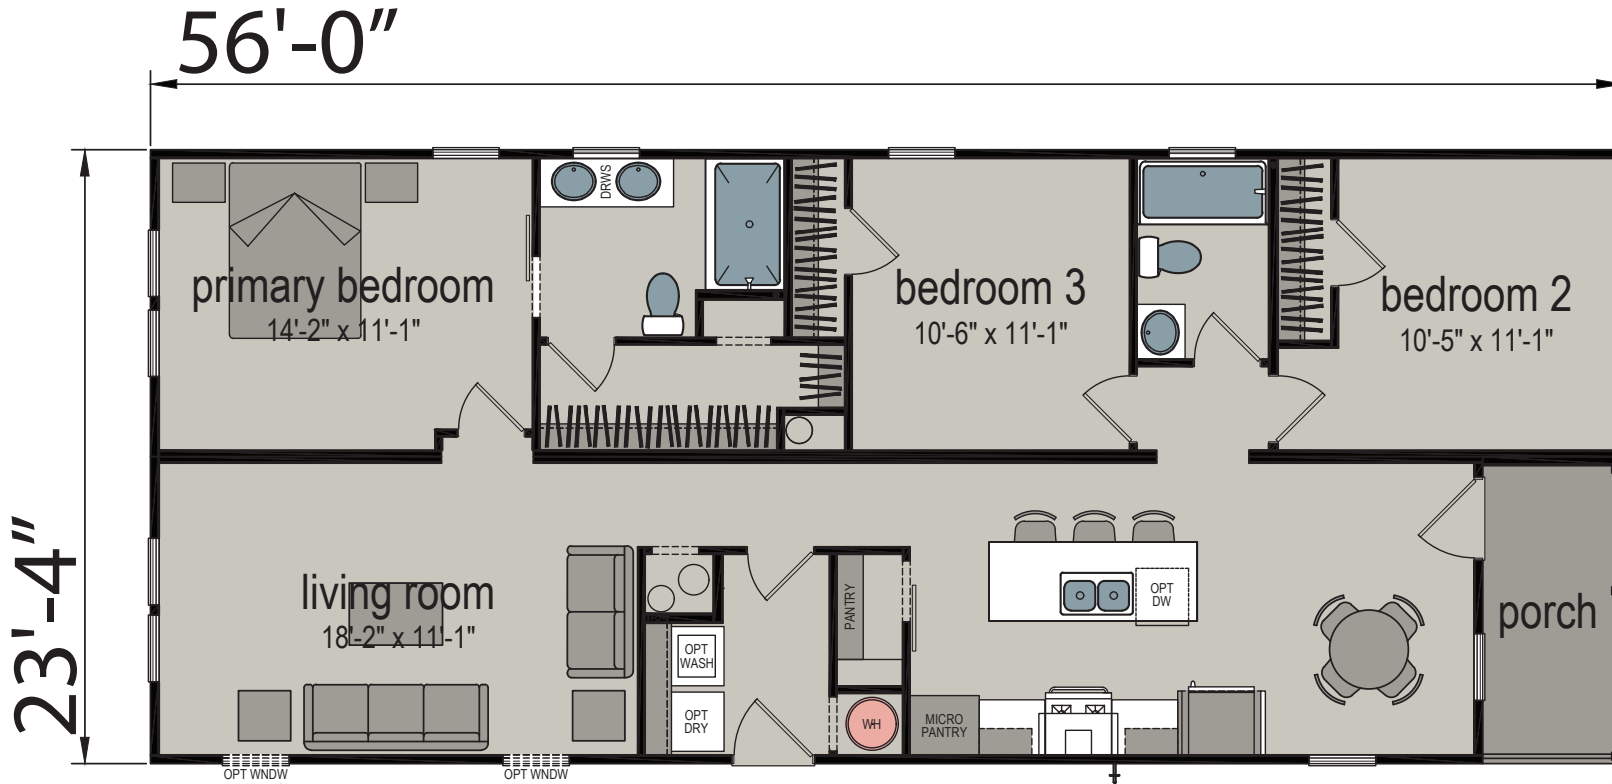

Hewitt

Bartow Series by Champion Homes

1,244 SQ. FT. (Approximate) 3 Bedroom, 2 Bath

Last Updated: 9-25-24

CHAMPION HOMES CENTER
1915A SE SR100
Lake City, Florida 32025

FactoryHomeSale.com | 1-800-965-3052