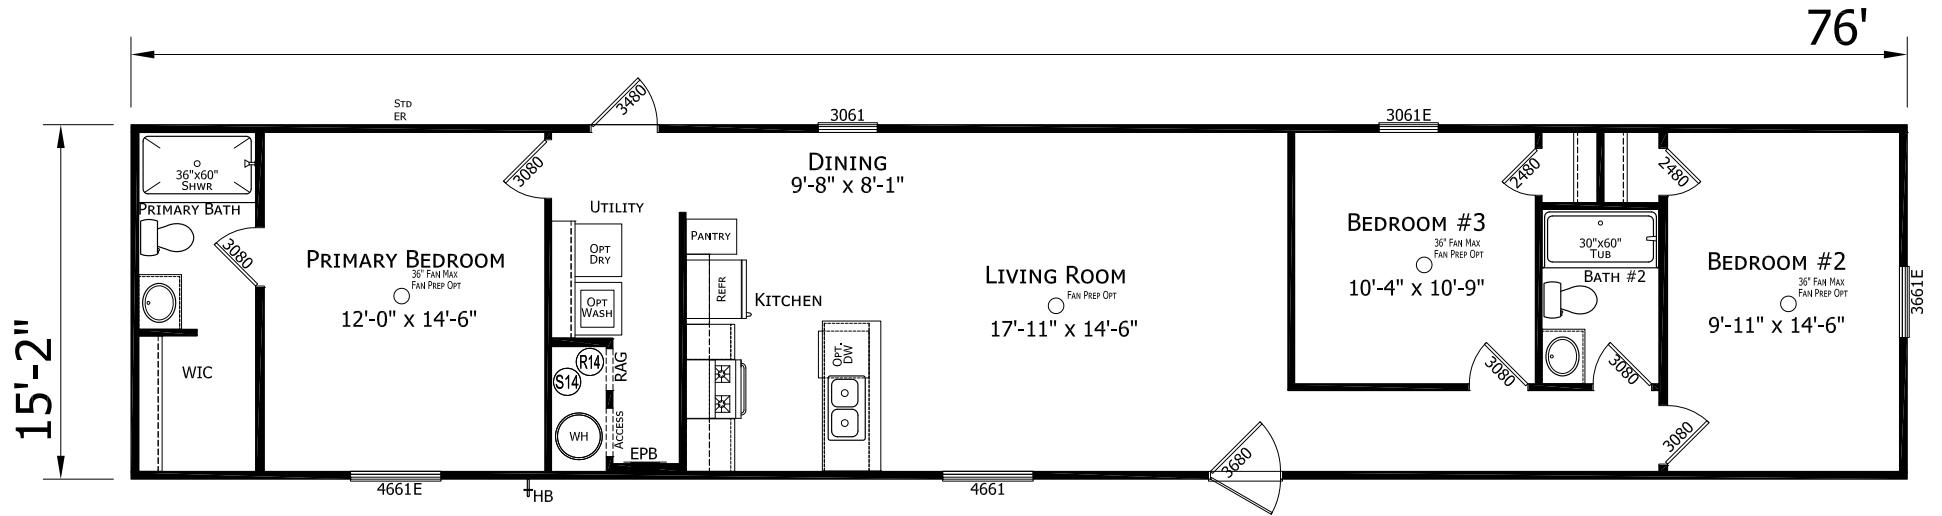

Gumberry

Prime Series

1,153 SQ. FT. (Approximate) 3 Bedrooms, 2 Baths

Last Updated: 6-21-24

CHAMPION HOMES CENTER
1915A SE SR100
Lake City, Florida 32025

FactoryHomeSale.com | 1-800-965-3052

IMPORTANT: Champion Homes reserves the right to modify, cancel or substitute products or features of this event at any time without prior notice or obligation. Pictures and other promotional materials are representative and may depict or contain floor plans, square footages, elevations, options, upgrades, extra design features, decorations, floor coverings, specialty light fixtures, custom paint and wall coverings, window treatments, landscaping, sound and alarm systems, furnishings, appliances, and other designer/decorator features and amenities that are not included as part of the home and/or may not be available at all locations. Home, pricing and community information is subject to change, and homes to prior sale, at any time without notice or obligation. ©2021 Champion Homes. All rights reserved.