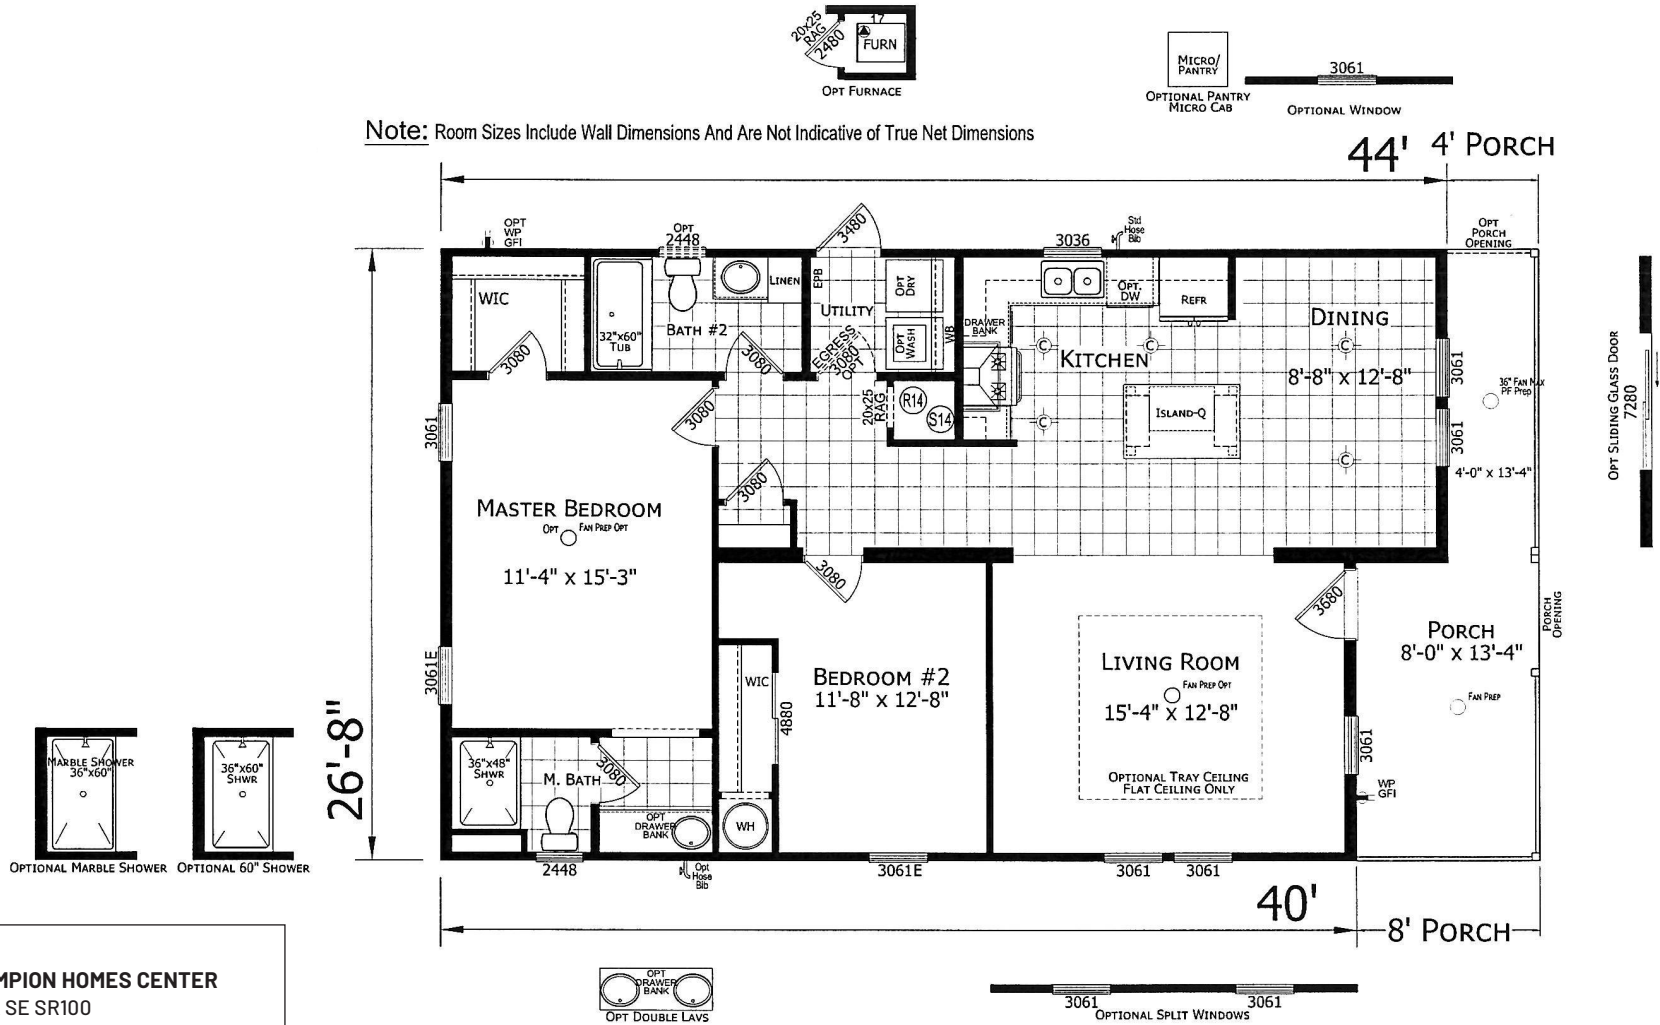

Ganado

Signature Series

1122 SQ. FT. (Approximate) 2 Bedroom, 2 Bath

Last Updated: 1-15-25

Note: Room Sizes Include Wall Dimensions And Are Not Indicative of True Net Dimensions

CHAMPION HOMES CENTER
1915A SE SR100
Lake City, Florida 32025