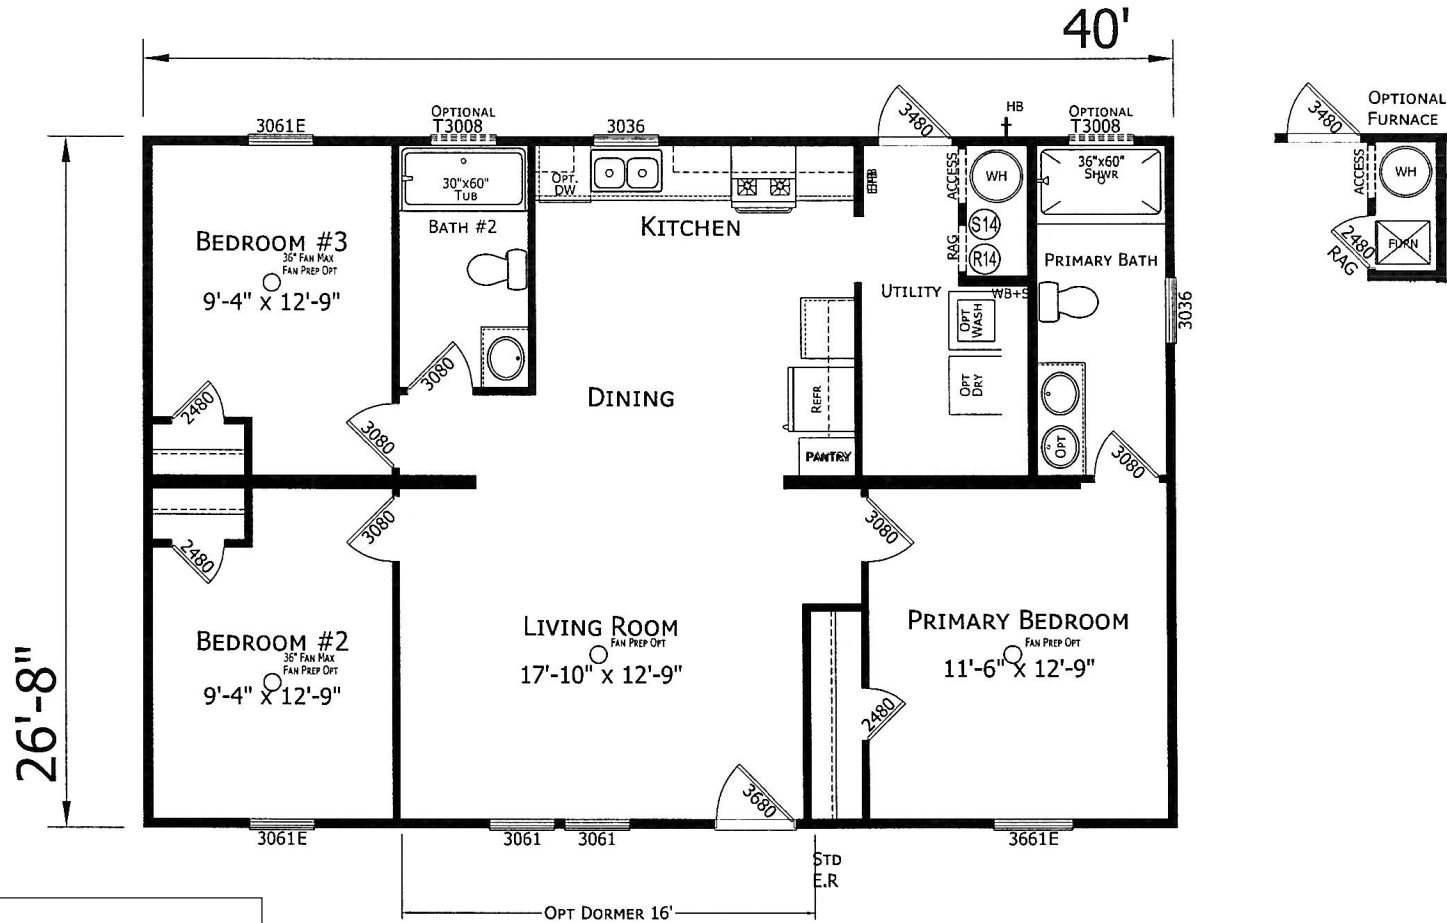

# Fidelis

Lake Manor Series

1,067 SQ. FT. (Approximate) 3 Bedroom, 2 Bath

Last Updated: 8-14-24

**CHAMPION HOMES CENTER**  
1915A SE SR100  
Lake City, Florida 32025

**FactoryHomeSale.com | 1-800-965-3052**