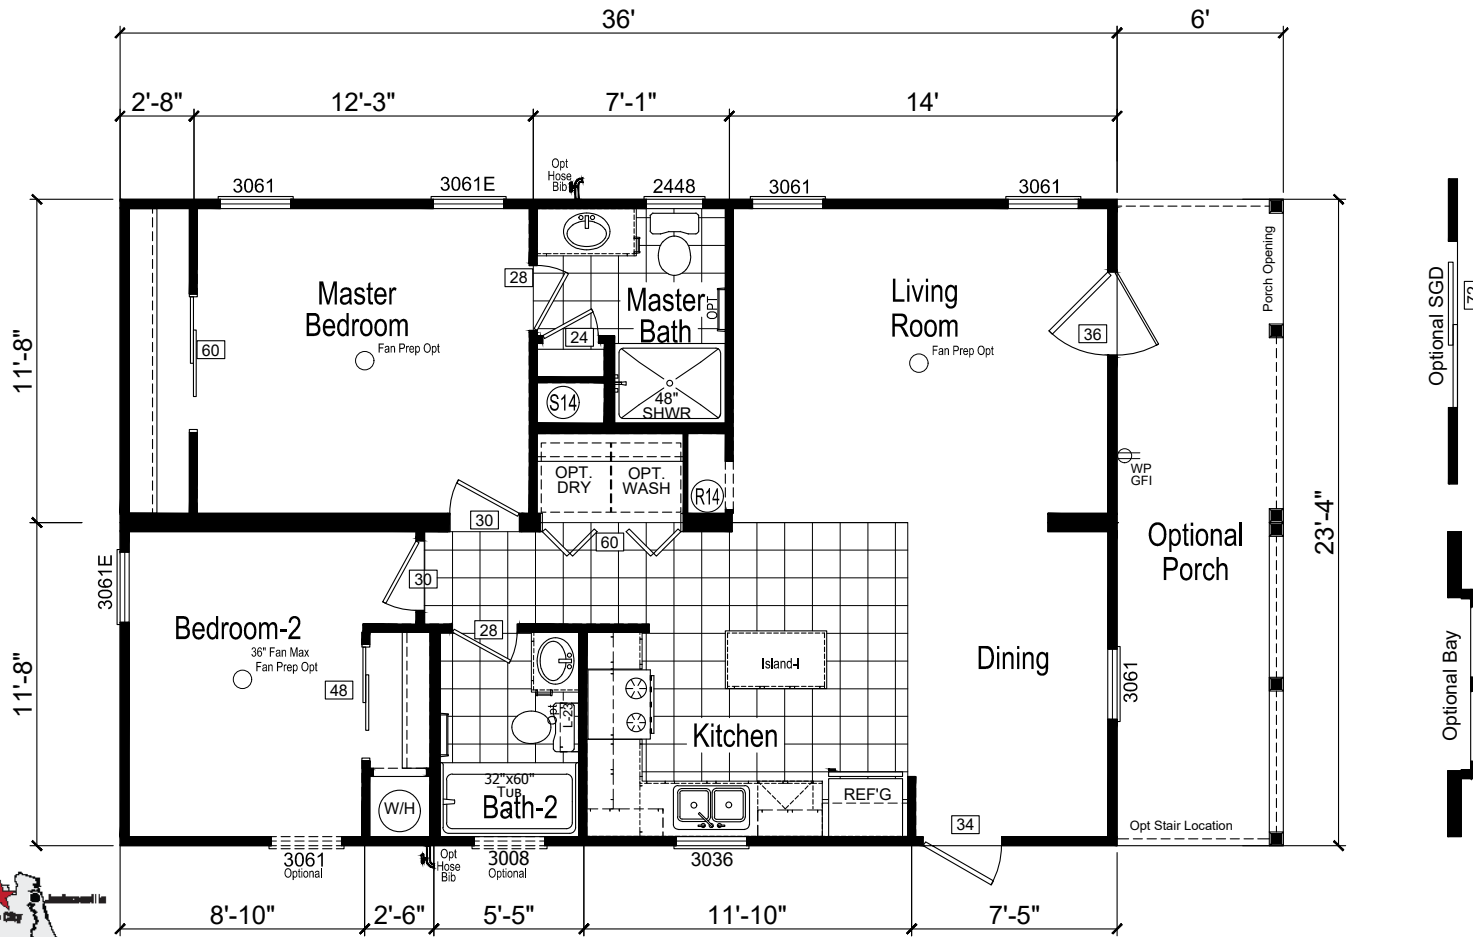

Etowah

Trinity Series  REDMAN HOMES

Factory Expo

"Factory Direct Pricing" HOME CENTERS

2 Bedrooms, 2 Baths
Approx. 840 Sq. Ft.

Last Updated: 7-9-20

Factory Expo Home Centers
1823 SE SR 100
Lake City, Florida 32025