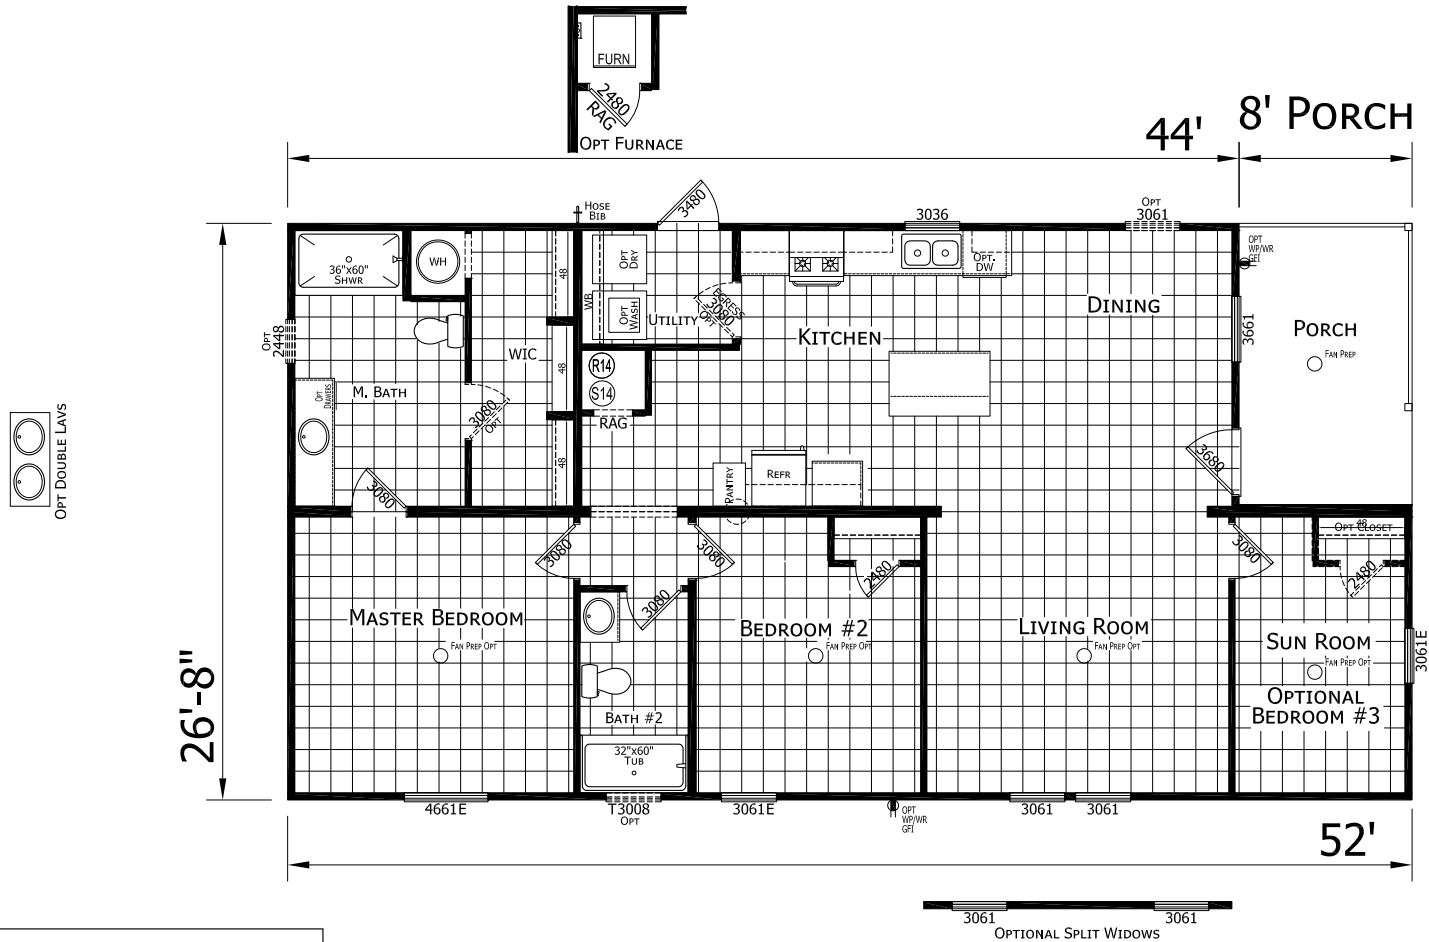

Elinor

Lake Manor Series

1,280 SQ. FT. (Approximate) 2 Bedroom, 2 Bath

Last Updated: 8-23-24

CHAMPION HOMES CENTER
1915A SE SR100
Lake City, Florida 32025

FactoryHomeSale.com | 1-800-965-3052

IMPORTANT: Champion Homes Center reserves the right to modify, cancel or substitute products or features of this event at any time without prior notice or obligation. Pictures and other promotional materials are representative and may depict or contain floor plans, square footages, elevations, options, upgrades, extra design features, decorations, floor coverings, specialty light fixtures, custom paint and wall coverings, window treatments, landscaping, sound and alarm systems, furnishings, appliances, and other designer/decorator features and amenities that are not included as part of the home and/or may not be available at all locations. Home, pricing and community information is subject to change, and homes to prior sale, at any time without notice or obligation. ©2020 Champion Homes Center. All rights reserved.