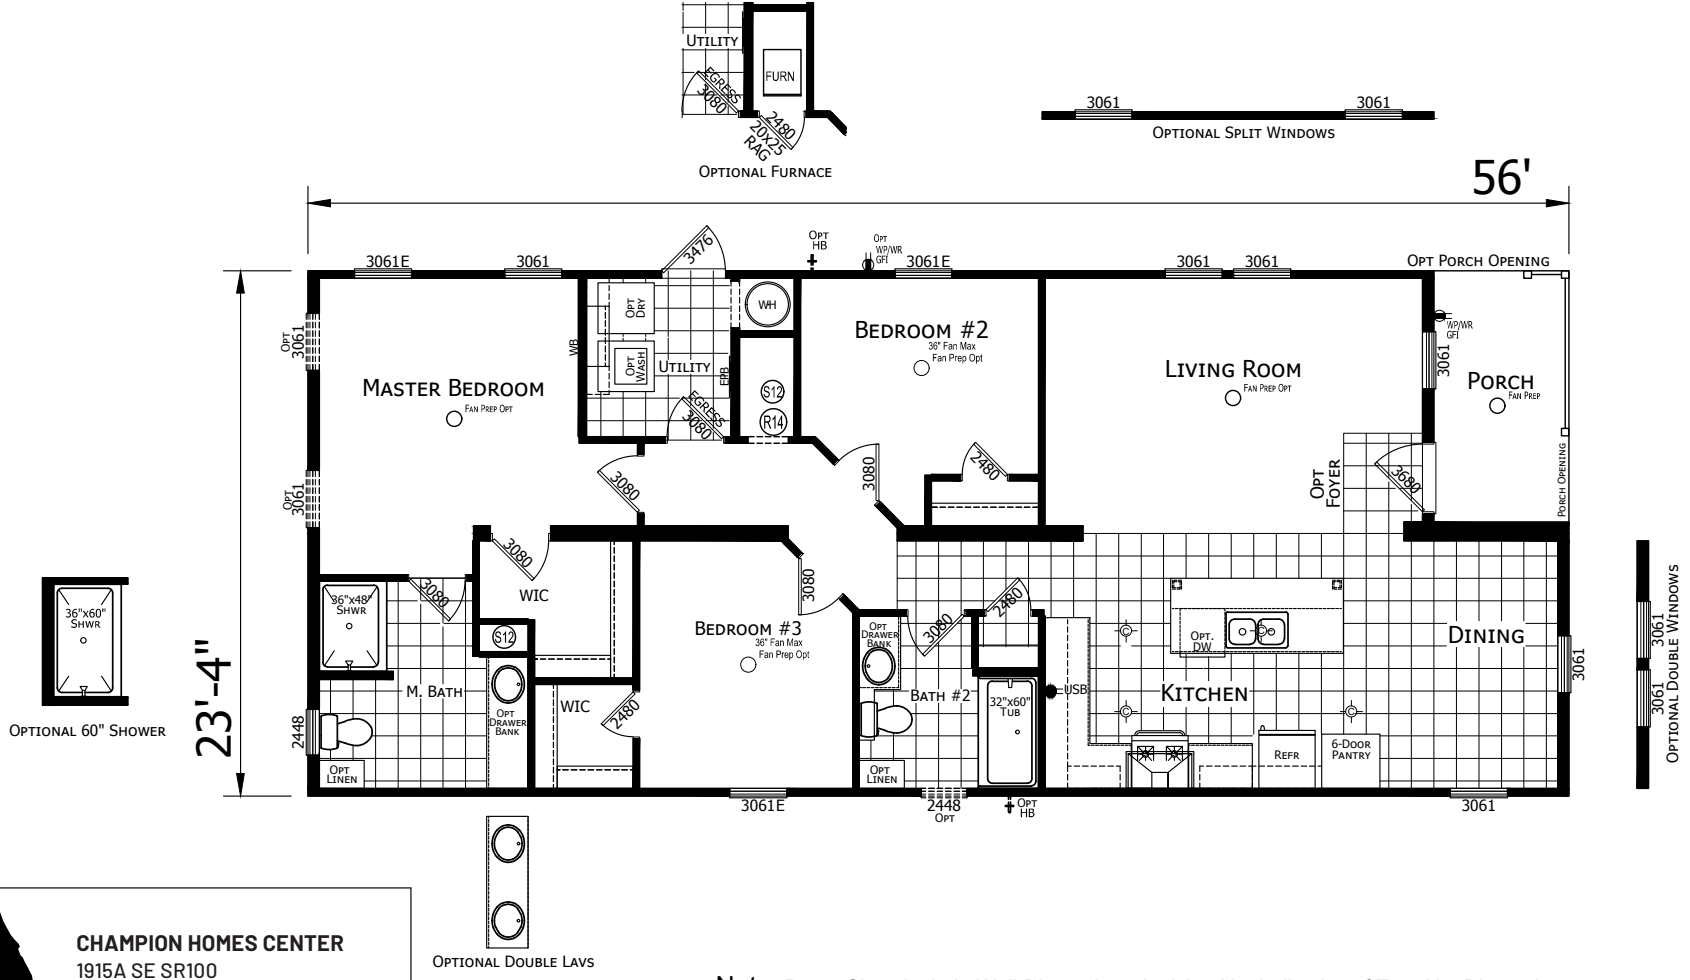

Duluth

Signature Series

1,239 SQ. FT. (Approximate) 3 Bedroom, 2 Bath

Last Updated: 9-22-22

CHAMPION HOMES CENTER
1915A SE SR100
Lake City, Florida 32025

Note: Room Sizes Include Wall Dimensions And Are Not Indicative of True Net Dimensions