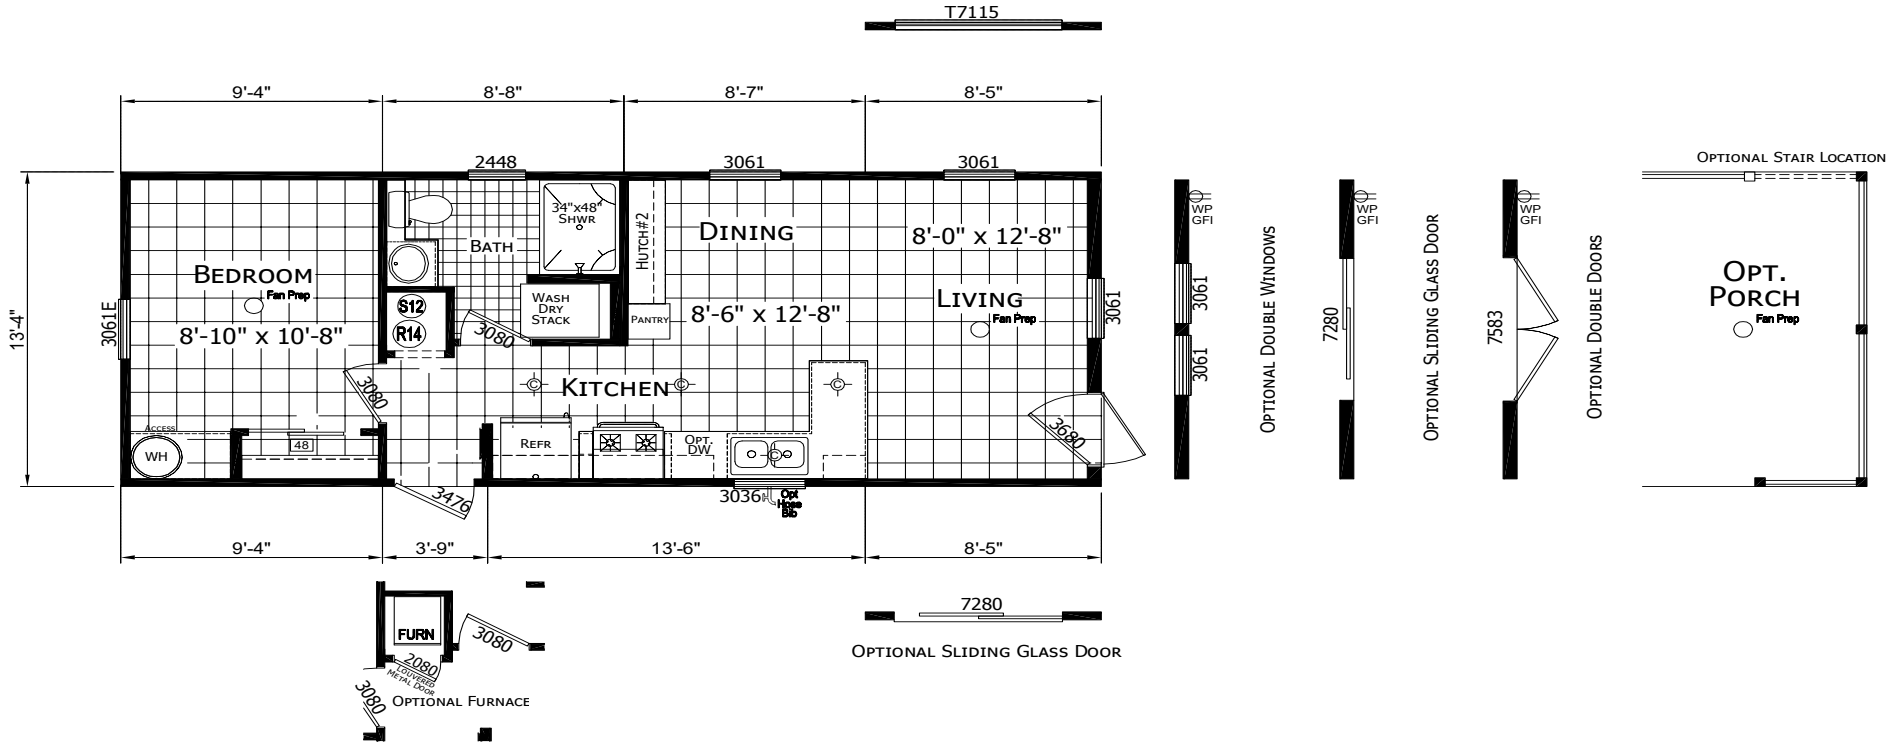

Denmarsh

Sojourner Series, HUD-PM Code

1 Bedroom, 1 Bath
Approx. 467 Sq. Ft.

Last Updated: 4-25-19

For Detailed Directions See Map On Our Website

I authorize Factory Expo Home Centers to build my house, per this plan.