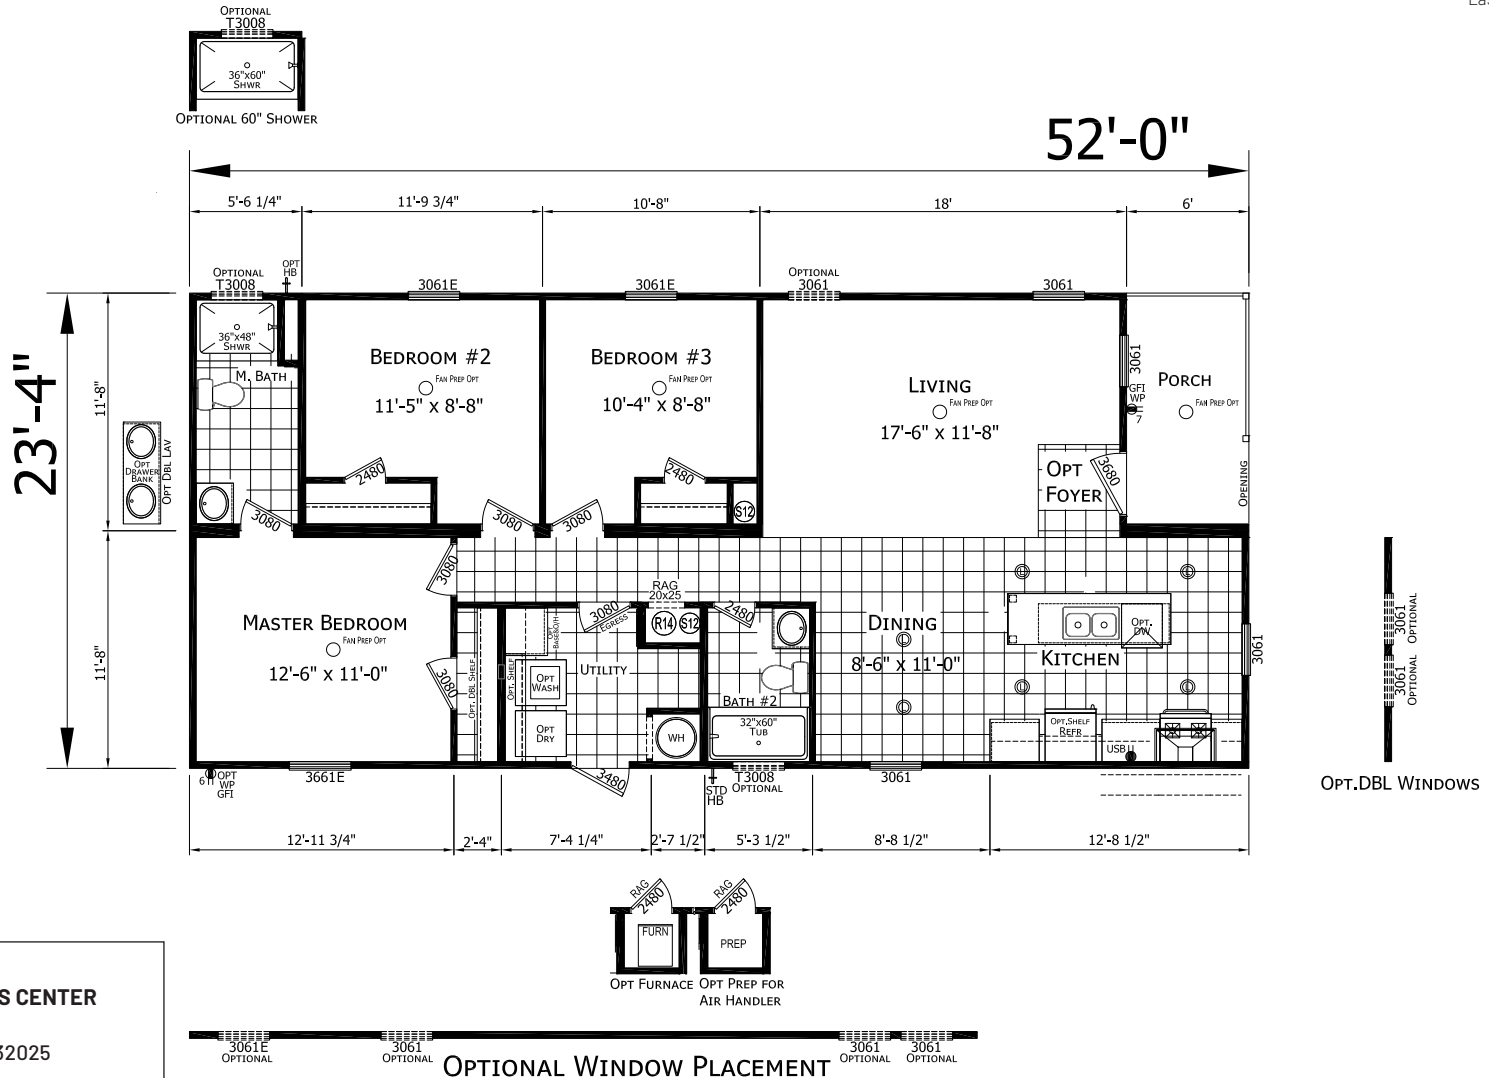

# Corday

Signature Series

1,213 SQ. FT. (Approximate) 3 Bedroom, 2 Bath

Last Updated: 8-12-24

**CHAMPION HOMES CENTER**  
1915A SE SR100  
Lake City, Florida 32025

**FactoryHomeSale.com | 1-800-965-3052**

**IMPORTANT:** Champion Homes reserves the right to modify, cancel or substitute products or features of this event at any time without prior notice or obligation. Pictures and other promotional materials are representative and may depict or contain floor plans, square footages, elevations, options, upgrades, extra design features, decorations, floor coverings, specialty light fixtures, custom paint and wall coverings, window treatments, landscaping, sound and alarm systems, furnishings, appliances, and other designer/decorator features and amenities that are not included as part of the home and/or may not be available at all locations. Home, pricing and community information is subject to change, and homes to prior sale, at any time without notice or obligation. ©2020 Alta Cima Corp. All rights reserved.