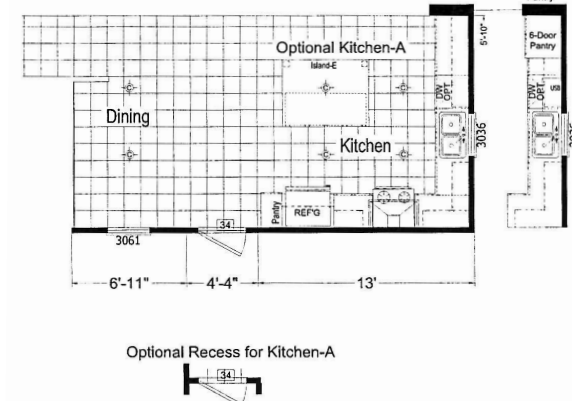

Castilla

Signature Series

1174 SQ. FT. (Approximate) 2 Bedroom, 2 Bath

Last Updated: 1-15-25

Note: Room Sizes Include Wall Dimensions And Are Not Indicative of True Net Dimensions

CHAMPION HOMES CENTER
1915A SE SR100
Lake City, Florida 32025