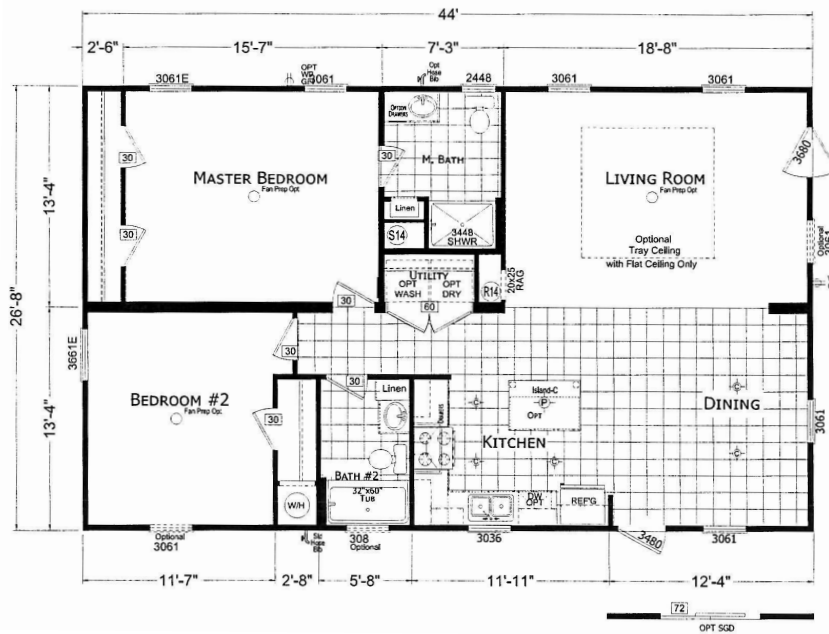

Castilla

Signature Series

1174 SQ. FT. (Approximate) 2 Bedroom, 2 Bath

Last Updated: 1-15-25

Note: Room Sizes Include Wall Dimensions And Are Not Indicative of True Net Dimensions

CHAMPION HOMES CENTER
1915A SE SR100
Lake City, Florida 32025