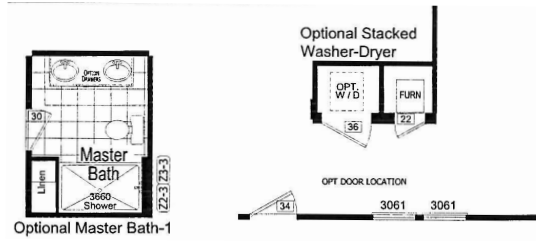

Castilla

Signature Series

1174 SQ. FT. (Approximate) 2 Bedroom, 2 Bath

Last Updated: 1-15-25

Note: Room Sizes Include Wall Dimensions And Are Not Indicative of True Net Dimensions

CHAMPION HOMES CENTER
1915A SE SR100
Lake City, Florida 32025