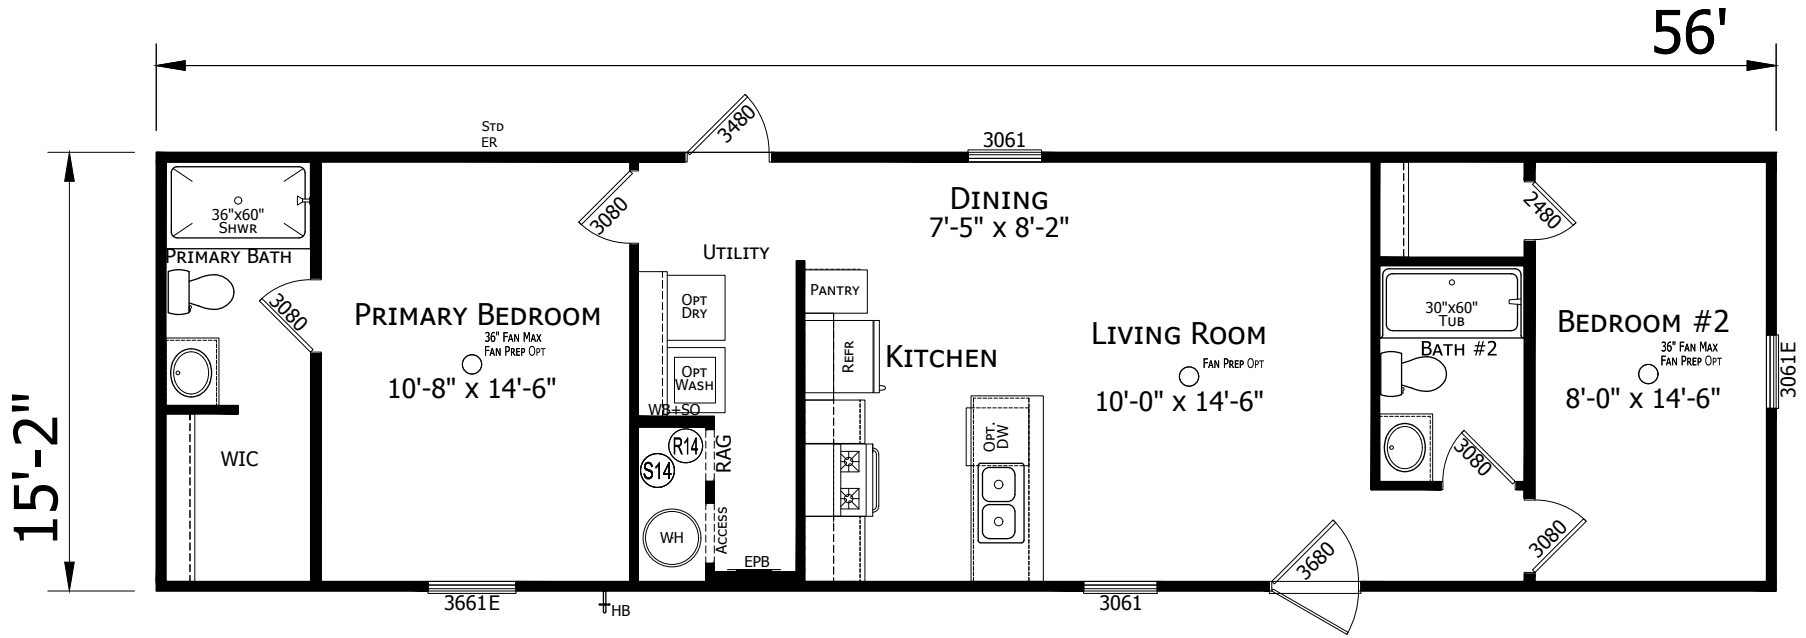

Caprice

Prime Series

849 SQ. FT. (Approximate) 2 Bedrooms, 2 Baths

Last Updated: 6-21-24

CHAMPION HOMES CENTER
1915A SE SR100
Lake City, Florida 32025

FactoryHomeSale.com | 1-800-965-3052

IMPORTANT: Champion Homes reserves the right to modify, cancel or substitute products or features of this event at any time without prior notice or obligation. Pictures and other promotional materials are representative and may depict or contain floor plans, square footages, elevations, options, upgrades, extra design features, decorations, floor coverings, specialty light fixtures, custom paint and wall coverings, window treatments, landscaping, sound and alarm systems, furnishings, appliances, and other designer/decorator features and amenities that are not included as part of the home and/or may not be available at all locations. Home, pricing and community information is subject to change, and homes to prior sale, at any time without notice or obligation. ©2021 Champion Homes. All rights reserved.