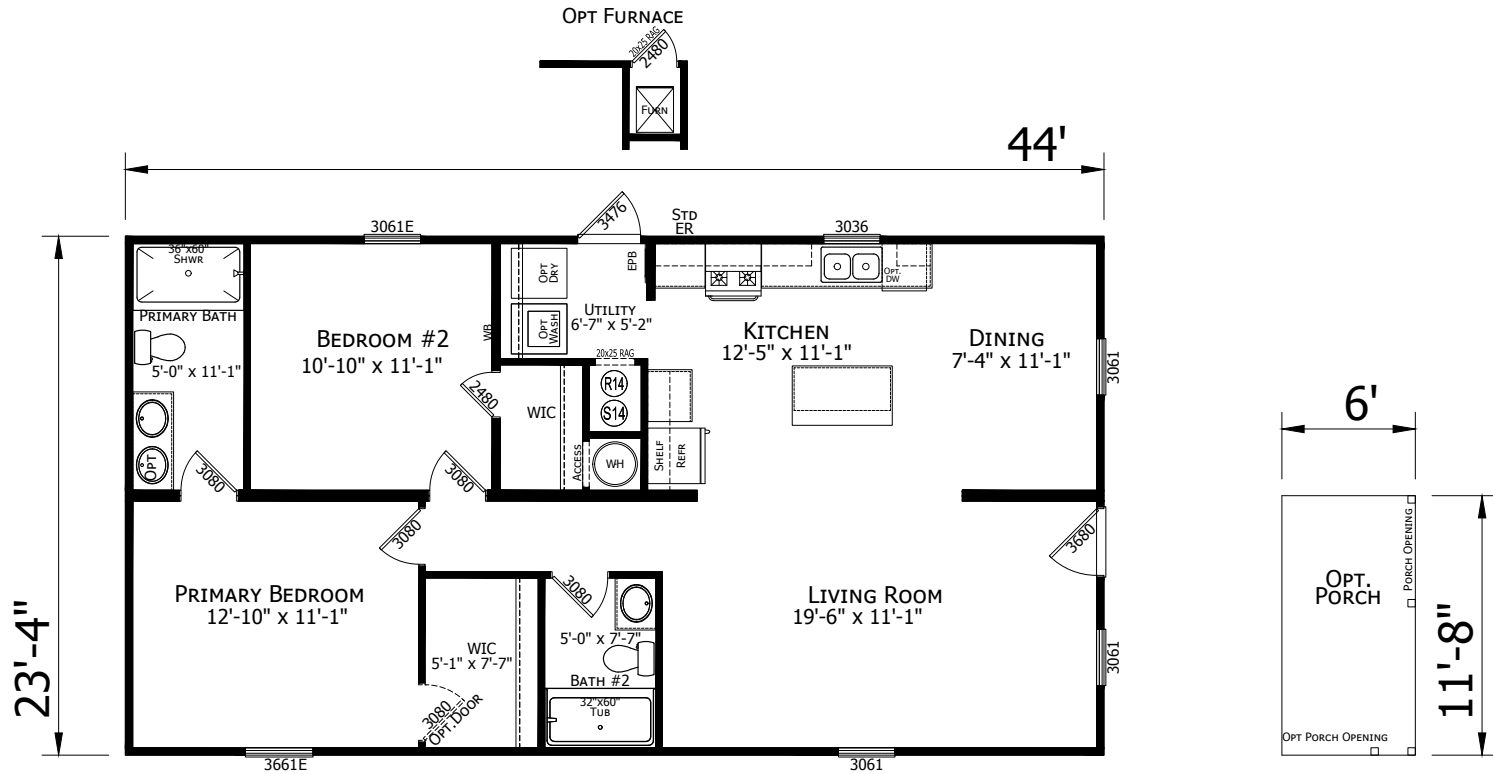

Cantera

Lake Manor Series

1,027 SQ. FT. (Approximate) 2 Bedroom, 2 Bath

Last Updated: 1-26-23

FACTORY EXPO HOME CENTERS
1915A SE SR100
Lake City, Florida 32025

FactoryHomeSale.com | 1-800-965-3052

IMPORTANT: Alta Cima Corp reserves the right to modify, cancel or substitute products or features of this event at any time without prior notice or obligation. Pictures and other promotional materials are representative and may depict or contain floor plans, square footages, elevations, options, upgrades, extra design features, decorations, floor coverings, specialty light fixtures, custom paint and wall coverings, window treatments, landscaping, sound and alarm systems, furnishings, appliances, and other designer/decorator features and amenities that are not included as part of the home and/or may not be available at all locations. Home, pricing and community information is subject to change, and homes to prior sale, at any time without notice or obligation. ©2020 Alta Cima Corp. All rights reserved.