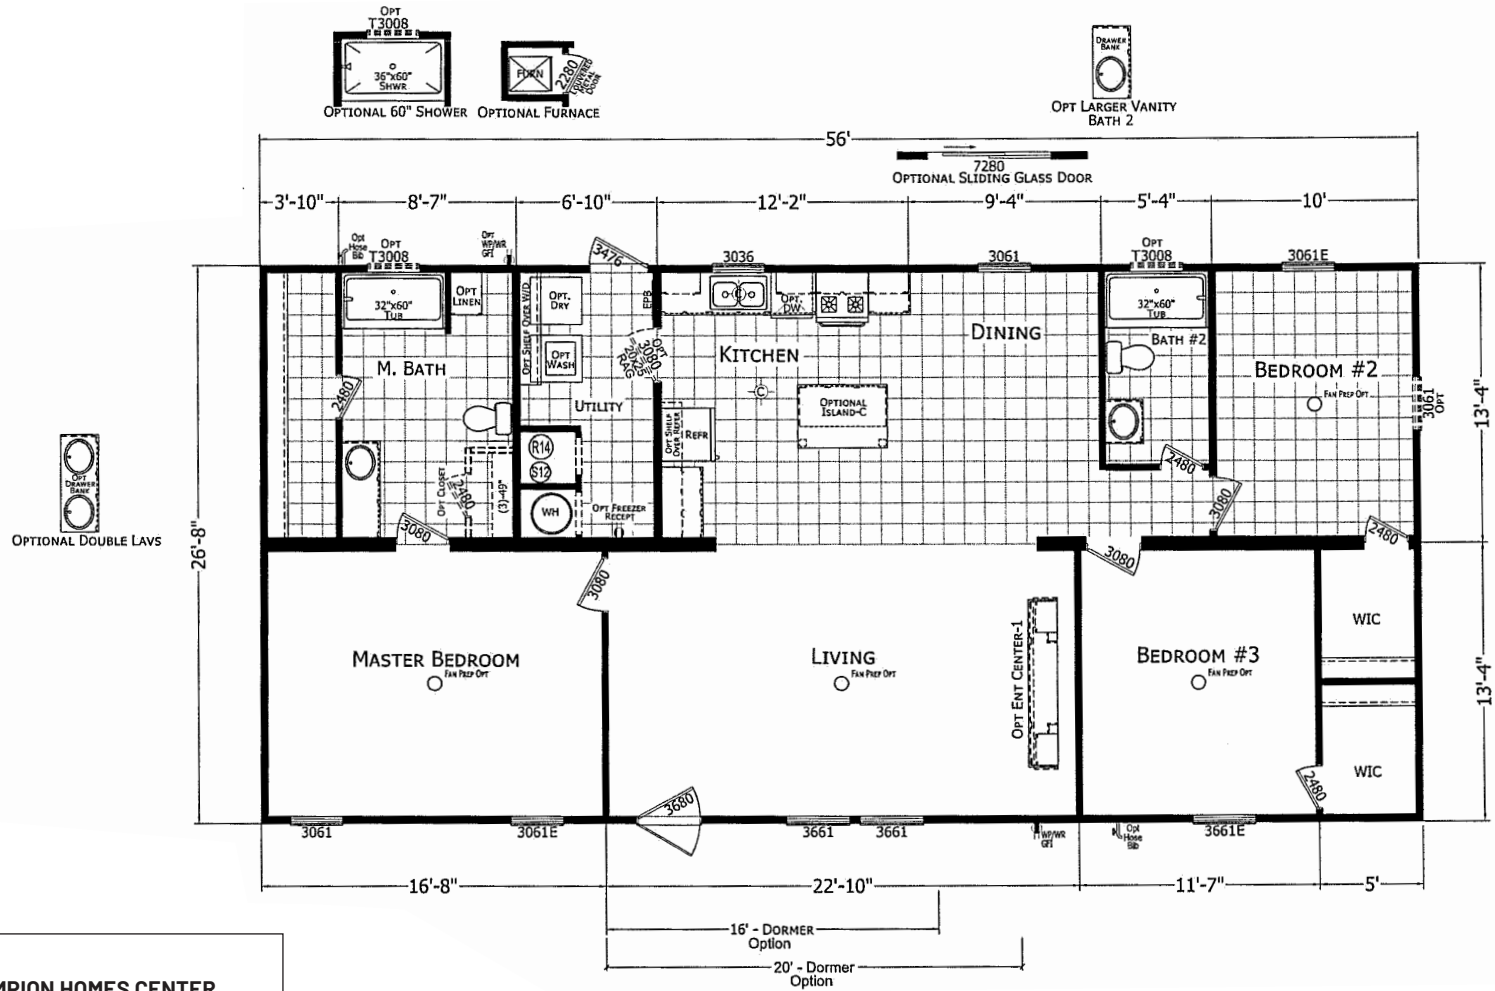

Camelford

Forest Manor Series

1,494 SQ. FT. (Approximate) 3 Bedroom, 2 Bath

Last Updated: 10-9-23

CHAMPION HOMES CENTER
1915A SE SR100
Lake City, Florida 32025

FactoryHomeSale.com | 1-800-965-3052

IMPORTANT: Champion Homes reserves the right to modify, cancel or substitute products or features of this event at any time without prior notice or obligation. Pictures and other promotional materials are representative and may depict or contain floor plans, square footages, elevations, options, upgrades, extra design features, decorations, floor coverings, specialty light fixtures, custom paint and wall coverings, window treatments, landscaping, sound and alarm systems, furnishings, appliances, and other designer/decorator features and amenities that are not included as part of the home and/or may not be available at all locations. Home, pricing and community information is subject to change, and homes to prior sale, at any time without notice or obligation. ©2020 Alta Cima Corp. All rights reserved.