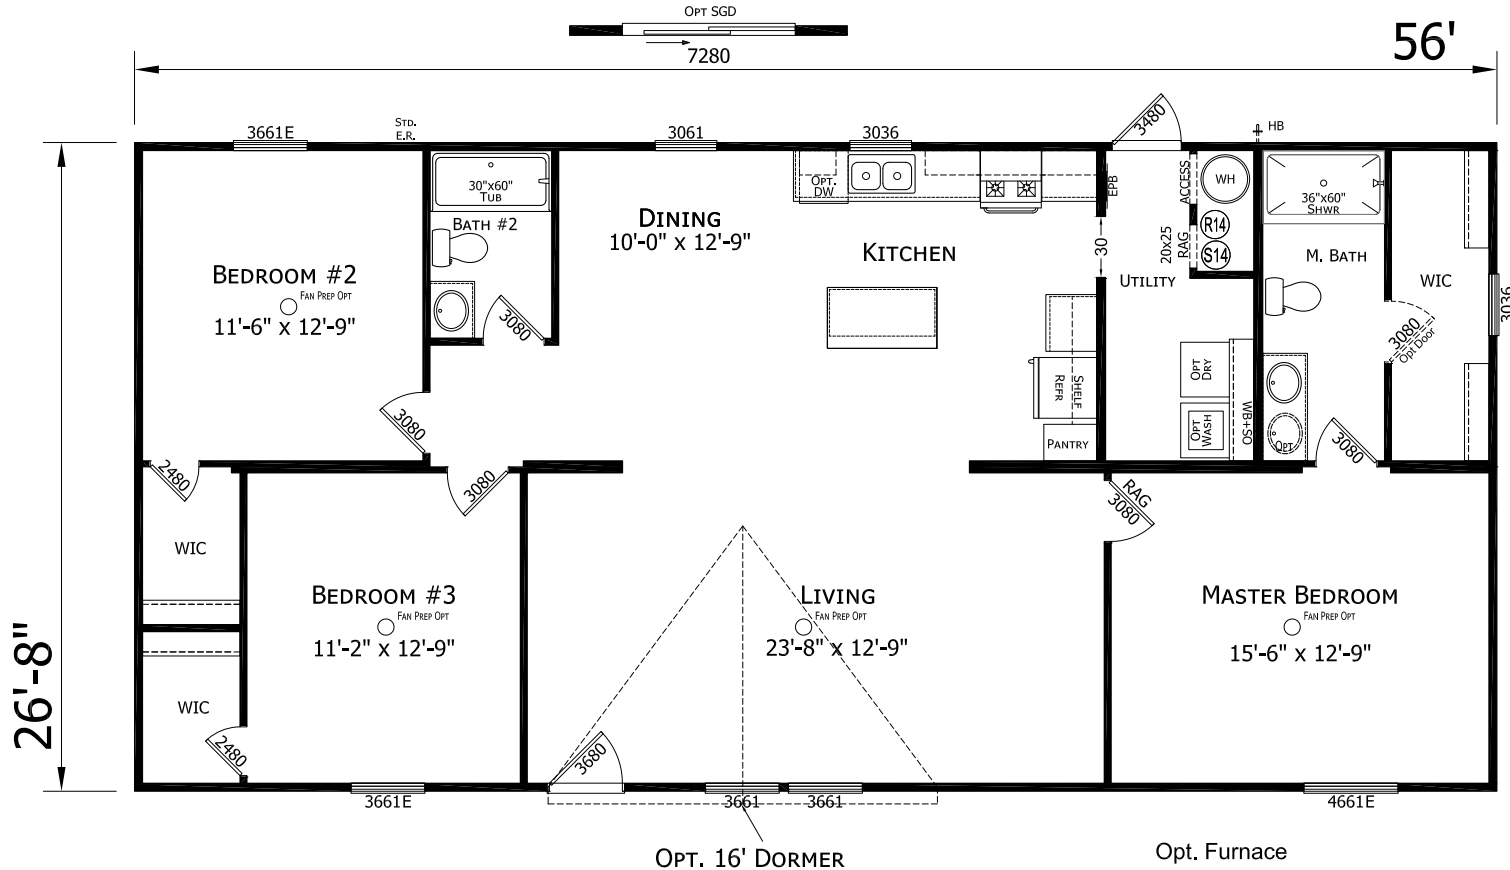

Burnett

Prime Series

1,493 SQ. FT. (Approximate) 3 Bedrooms, 2 Baths

Last Updated: 6-21-24

CHAMPION HOMES CENTER
1915A SE SR100
Lake City, Florida 32025

FactoryHomeSale.com | 1-800-965-3052

IMPORTANT: Champion Homes reserves the right to modify, cancel or substitute products or features of this event at any time without prior notice or obligation. Pictures and other promotional materials are representative and may depict or contain floor plans, square footages, elevations, options, upgrades, extra design features, decorations, floor coverings, specialty light fixtures, custom paint and wall coverings, window treatments, landscaping, sound and alarm systems, furnishings, appliances, and other designer/decorator features and amenities that are not included as part of the home and/or may not be available at all locations. Home, pricing and community information is subject to change, and homes to prior sale, at any time without notice or obligation. ©2021 Champion Homes. All rights reserved.