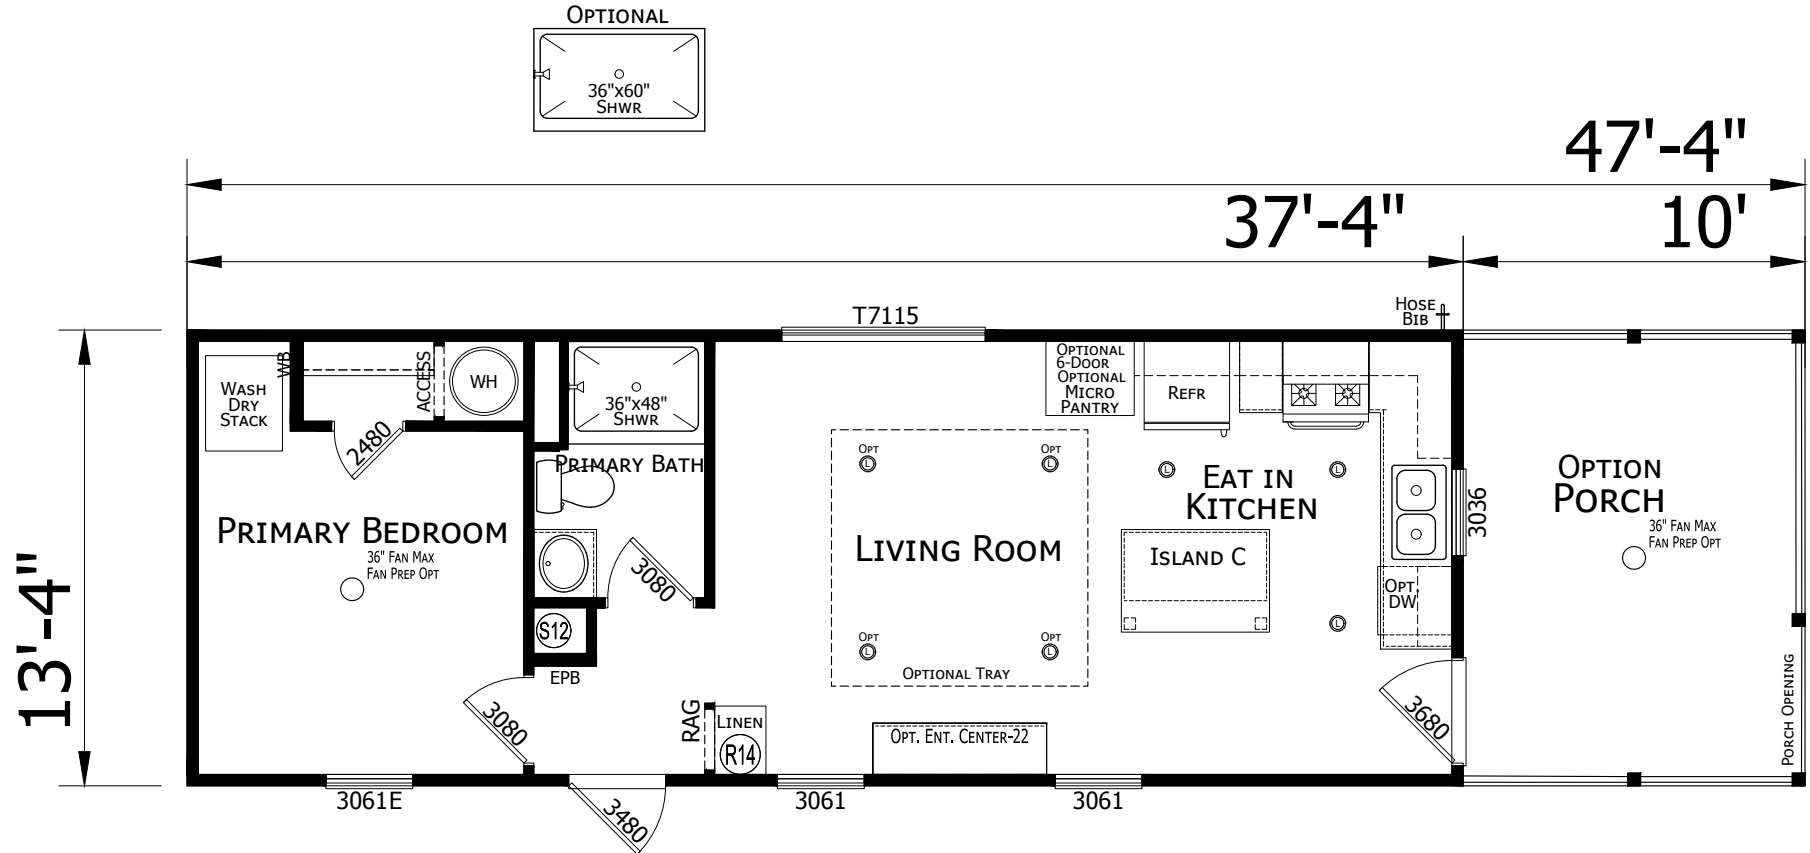

Blain

Trinity Series

498 SQ. FT. (Approximate) 1 Bedroom, 1 Bath

Last Updated: 10-31-24

CHAMPION HOMES CENTER
1915A SE SR100
Lake City, Florida 32025

FactoryHomeSale.com | 1-800-965-3052

IMPORTANT: Champion Homes reserves the right to modify, cancel or substitute products or features of this event at any time without prior notice or obligation. Pictures and other promotional materials are representative and may depict or contain floor plans, square footages, elevations, options, upgrades, extra design features, decorations, floor coverings, specialty light fixtures, custom paint and wall coverings, window treatments, landscaping, sound and alarm systems, furnishings, appliances, and other designer/decorator features and amenities that are not included as part of the home and/or may not be available at all locations. Home, pricing and community information is subject to change, and homes to prior sale, at any time without notice or obligation. ©2020 Alta Cima Corp. All rights reserved.