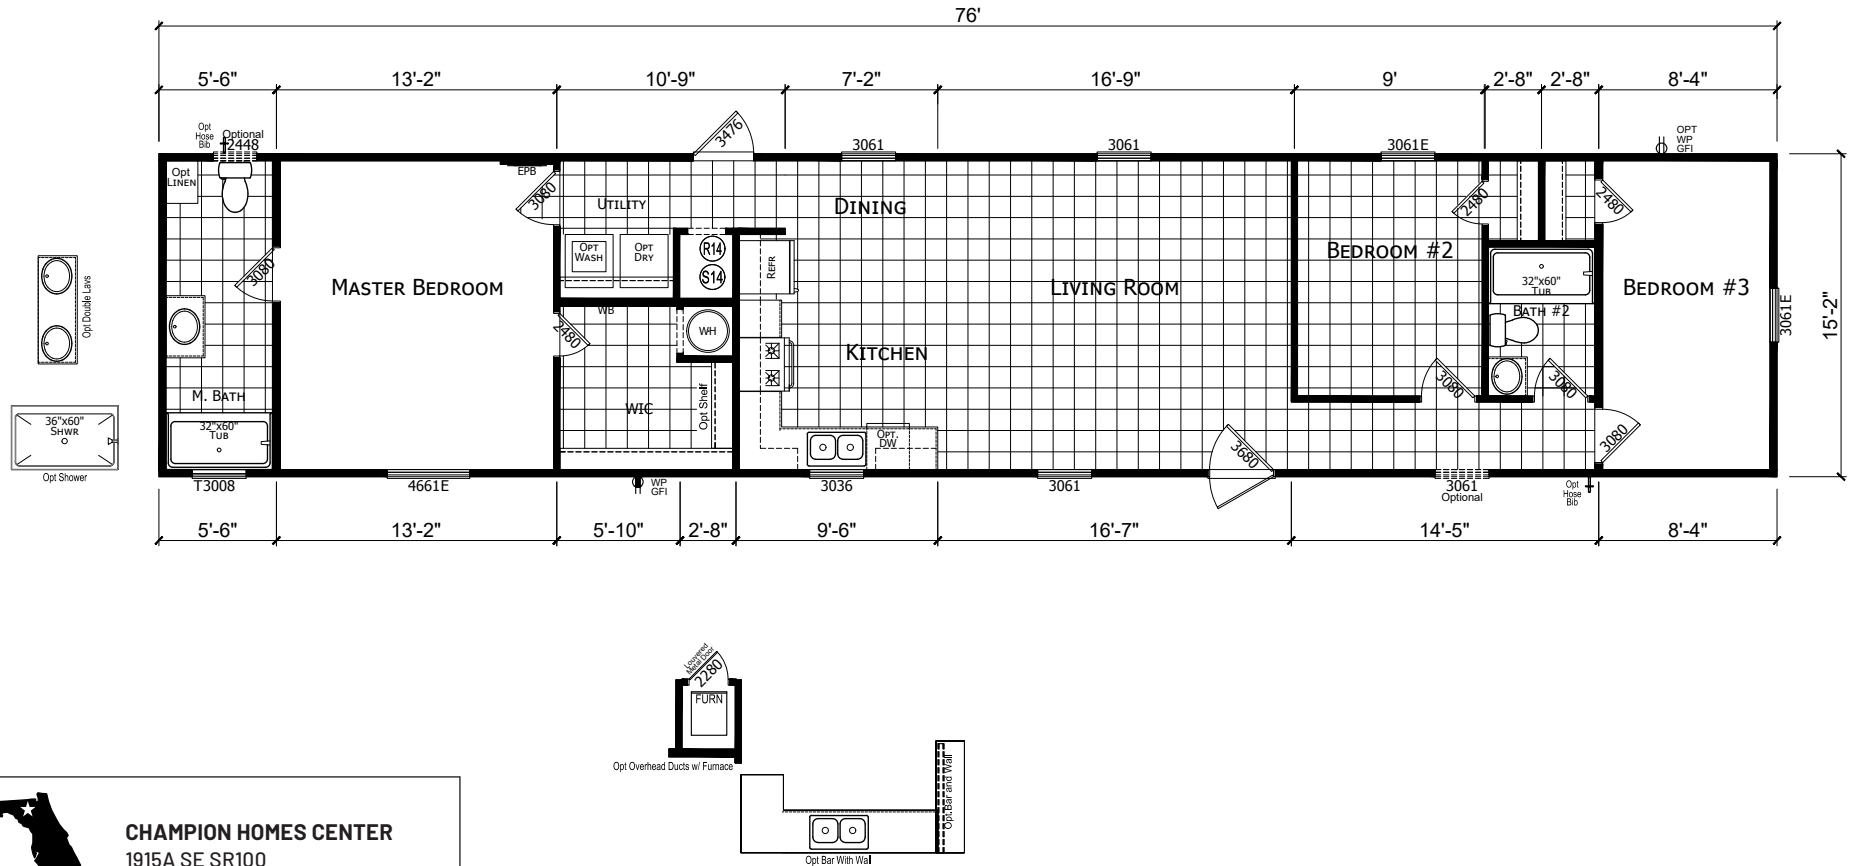

Bertram

Trinity Series

1,153 SQ. FT. (Approximate) 3 Bedrooms, 2 Baths

CHAMPION
HOMES CENTER

Last Updated: 3-24-21

Note: Room Sizes Include Wall Dimensions And Are Not Indicative of True Net Dimensions

CHAMPION HOMES CENTER
1915A SE SR100
Lake City, Florida 32025