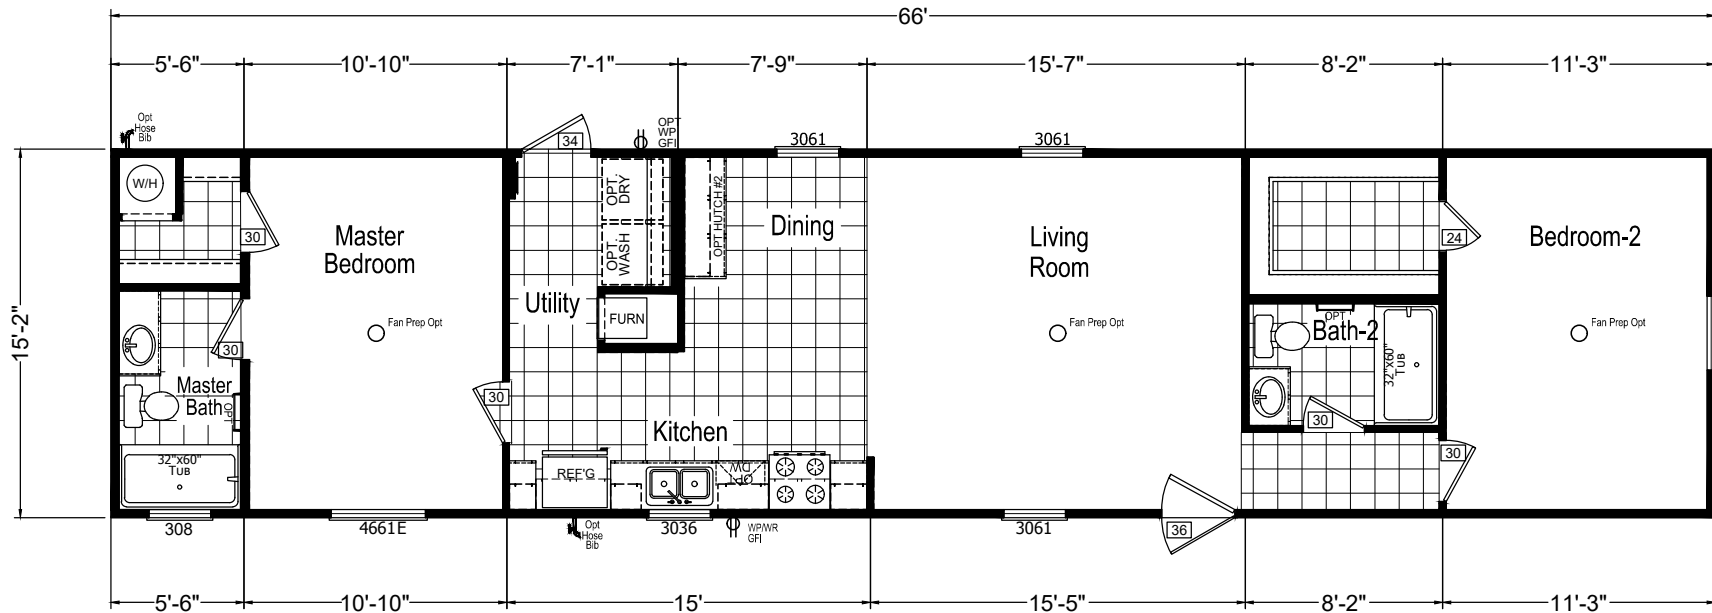

Abner

Trinity Series  REDMAN HOMES

Factory Expo

"Factory Direct Pricing" HOME CENTERS

2 Bedrooms, 2 Baths
Approx. 1,000 Sq. Ft.

Last Updated: 7-9-20

OPTIONAL DOUBLE WINDOWS
3061E

Factory Expo Home Centers
1823 SE SR 100
Lake City, Florida 32025