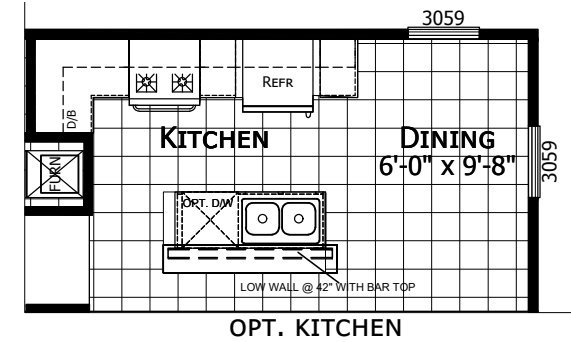

Wright

Creekside Manor Series

800 SQ. FT. (Approximate) 2 Bedrooms, 2 Baths

Last Updated: 10-13-20

FACTORY SELECT HOMES
4455 N. Stockton Hill Rd.
Kingman, AZ 86409

FactorySelectMH.com | 1-800-965-3641

IMPORTANT: Alta Cima Corp reserves the right to modify, cancel or substitute products or features of this event at any time without prior notice or obligation. Pictures and other promotional materials are representative and may depict or contain floor plans, square footages, elevations, options, upgrades, extra design features, decorations, floor coverings, specialty light fixtures, custom paint and wall coverings, window treatments, landscaping, sound and alarm systems, furnishings, appliances, and other designer/decorator features and amenities that are not included as part of the home and/or may not be available at all locations. Home, pricing and community information is subject to change, and homes to prior sale, at any time without notice or obligation. ©2020 Alta Cima Corp. All rights reserved.