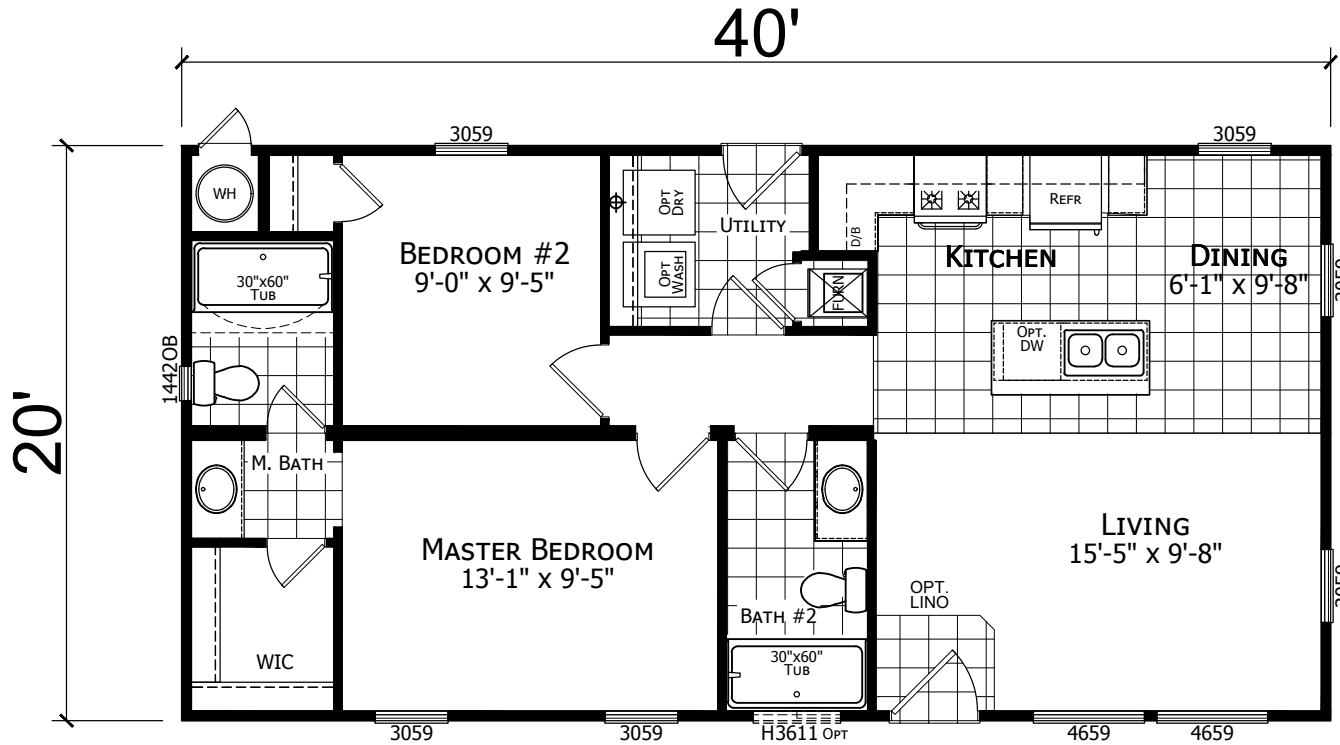

Wright

Creekside Manor Series

800 SQ. FT. (Approximate) 2 Bedrooms, 2 Baths

Last Updated: 10-13-20

FACTORY SELECT HOMES
4455 N. Stockton Hill Rd.
Kingman, AZ 86409

FactorySelectMH.com | 1-800-965-3641

IMPORTANT: Alta Cima Corp reserves the right to modify, cancel or substitute products or features of this event at any time without prior notice or obligation. Pictures and other promotional materials are representative and may depict or contain floor plans, square footages, elevations, options, upgrades, extra design features, decorations, floor coverings, specialty light fixtures, custom paint and wall coverings, window treatments, landscaping, sound and alarm systems, furnishings, appliances, and other designer/decorator features and amenities that are not included as part of the home and/or may not be available at all locations. Home, pricing and community information is subject to change, and homes to prior sale, at any time without notice or obligation. ©2020 Alta Cima Corp. All rights reserved.