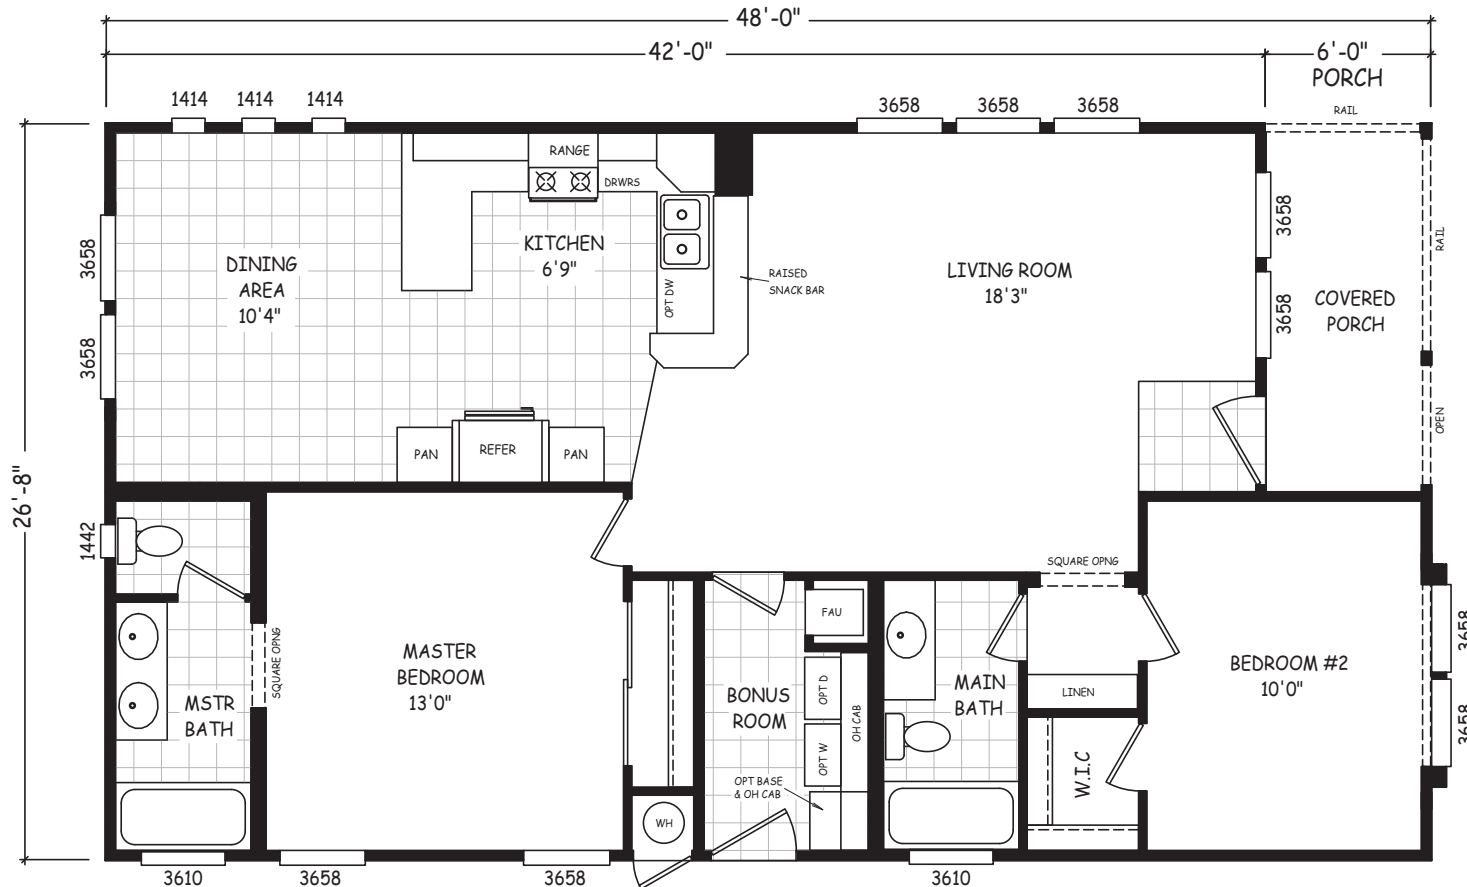

Wolston

Sedona Ridge Classic Series

1280 SQ. FT. (Approximate) 2 Bedroom, 2 Bath

Last Updated: 2-2-23

FACTORY SELECT HOMES

4455 N. Stockton Hill Rd.
Kingman, AZ 86409

FactorySelectMH.com | 1-800-965-3641

IMPORTANT: Alta Cima Corp reserves the right to modify, cancel or substitute products or features of this event at any time without prior notice or obligation. Pictures and other promotional materials are representative and may depict or contain floor plans, square footages, elevations, options, upgrades, extra design features, decorations, floor coverings, specialty light fixtures, custom paint and wall coverings, window treatments, landscaping, sound and alarm systems, furnishings, appliances, and other designer/decorator features and amenities that are not included as part of the home and/or may not be available at all locations. Home, pricing and community information is subject to change, and homes to prior sale, at any time without notice or obligation. ©2020 Alta Cima Corp. All rights reserved.