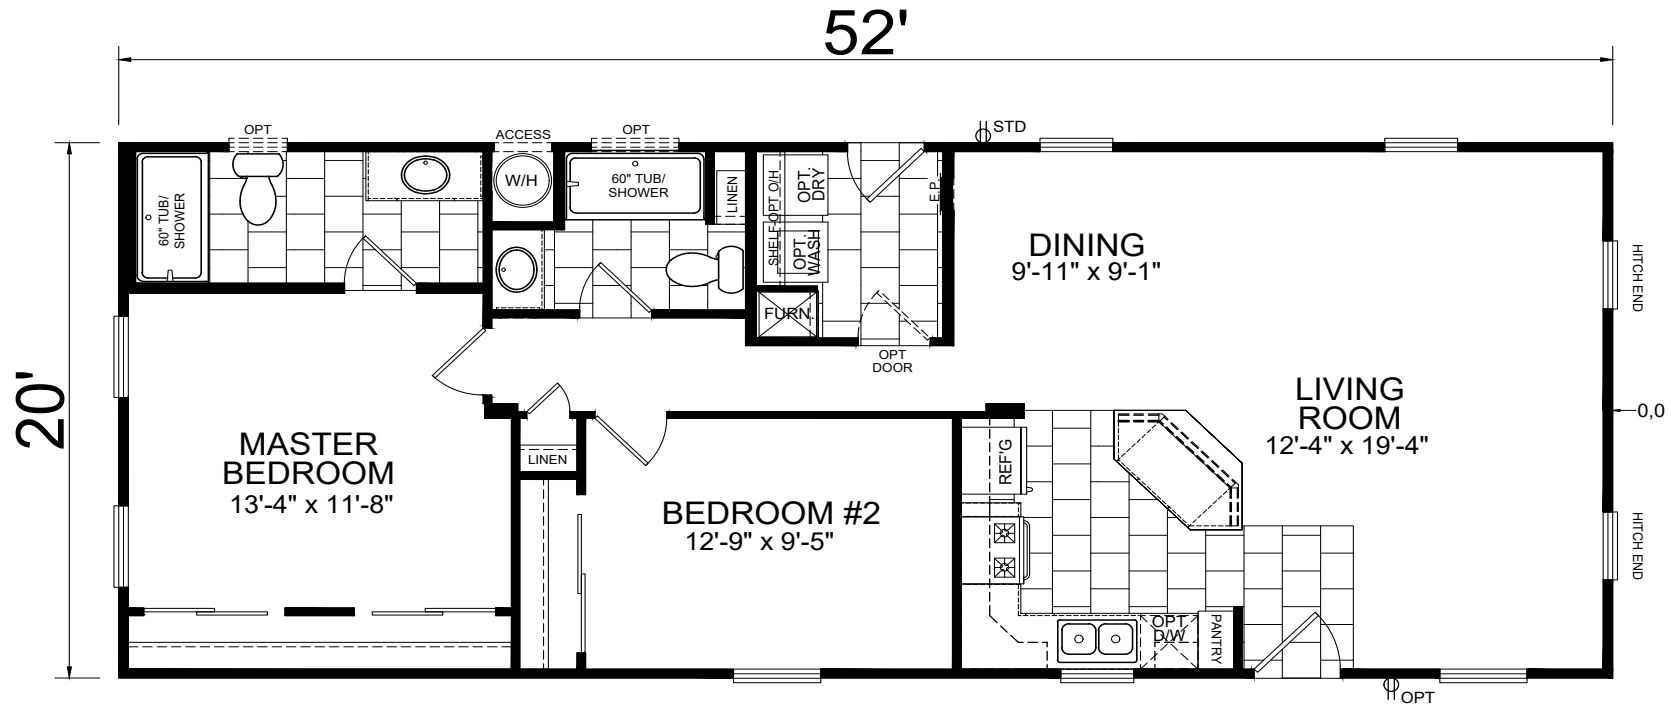

Tyson

American Freedom Series

1,040 SQ. FT. (Approximate) 2 Bedroom, 2 Bath

Last Updated: 11-4-20

FACTORY SELECT HOMES

4455 N. Stockton Hill Rd.
Kingman, AZ 86409

FactorySelectMH.com | 1-800-965-3641

IMPORTANT: Alta Cima Corp reserves the right to modify, cancel or substitute products or features of this event at any time without prior notice or obligation. Pictures and other promotional materials are representative and may depict or contain floor plans, square footages, elevations, options, upgrades, extra design features, decorations, floor coverings, specialty light fixtures, custom paint and wall coverings, window treatments, landscaping, sound and alarm systems, furnishings, appliances, and other designer/decorator features and amenities that are not included as part of the home and/or may not be available at all locations. Home, pricing and community information is subject to change, and homes to prior sale, at any time without notice or obligation. ©2020 Alta Cima Corp. All rights reserved.