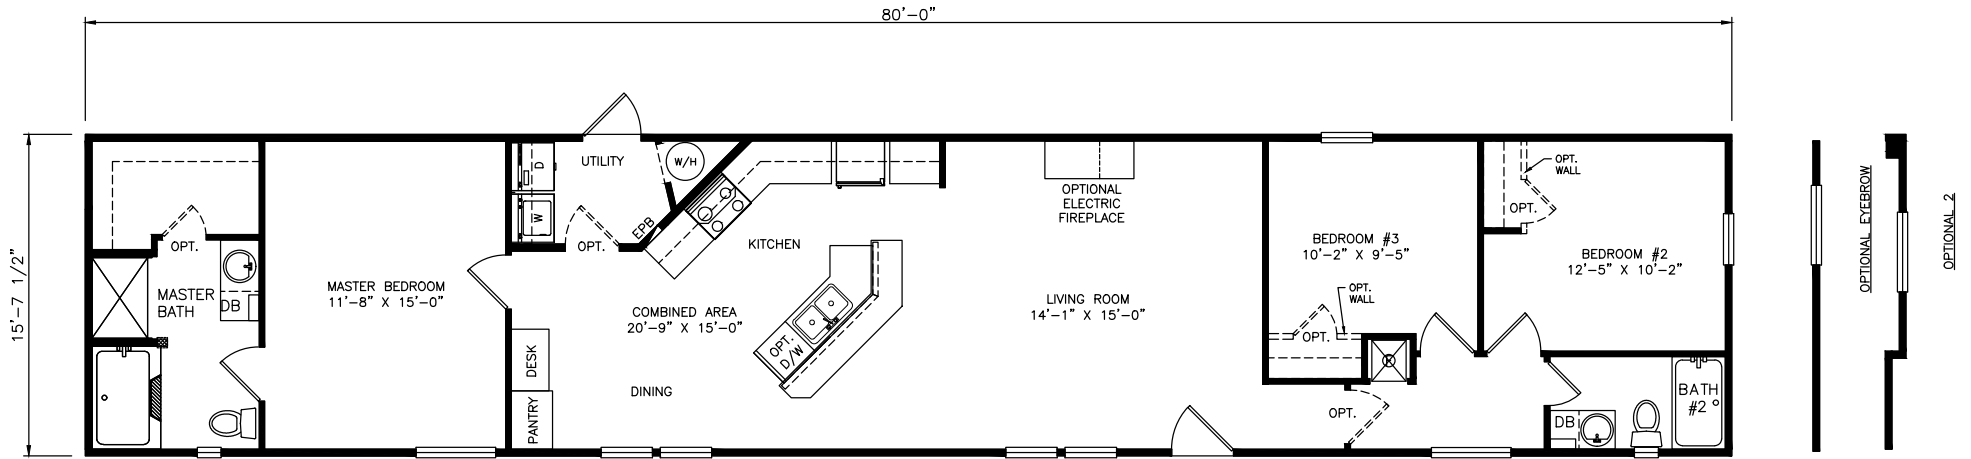

Torrey

Classic Series - Single Section

1,256 SQ. FT. (Approximate) 3 Bedrooms, 2 Baths

Last Updated: 6-24-21

FACTORY SELECT HOMES

4455 N. Stockton Hill Rd.
Kingman, AZ 86409

FactorySelectMH.com | 1-800-965-3641