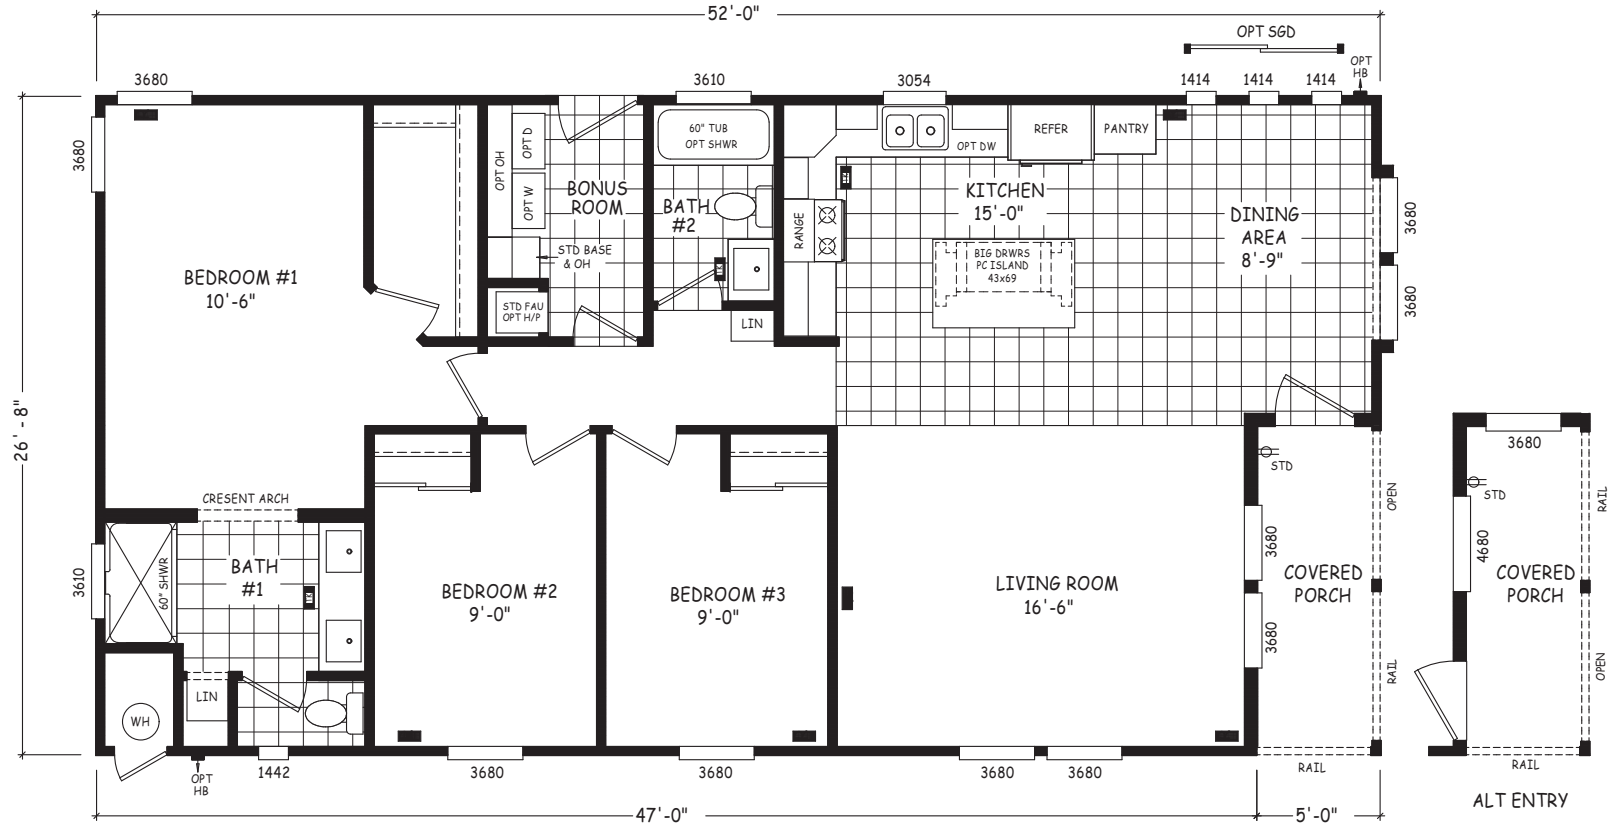

# Silver Cliff

Pinnacle Series

1,387 SQ. FT. (Approximate) 3 Bedroom, 2 Bath

Last Updated: 8-22-22