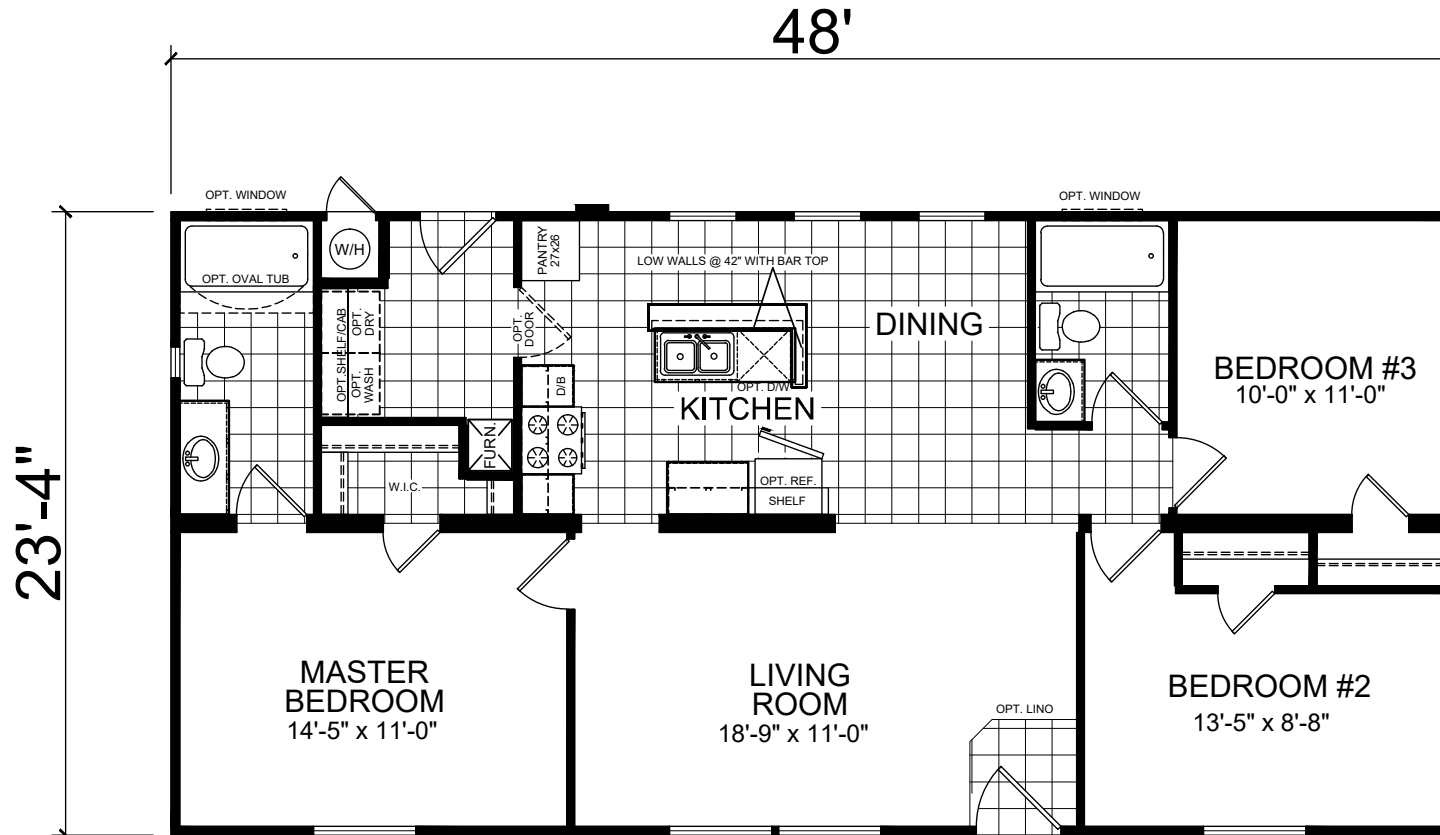

Santa Bella

Creekside Manor Series

1,120 SQ. FT. (Approximate) 3 Bedrooms, 2 Baths

Last Updated: 10-13-20

FACTORY SELECT HOMES
4455 N. Stockton Hill Rd.
Kingman, AZ 86409

FactorySelectMH.com | 1-800-965-3641