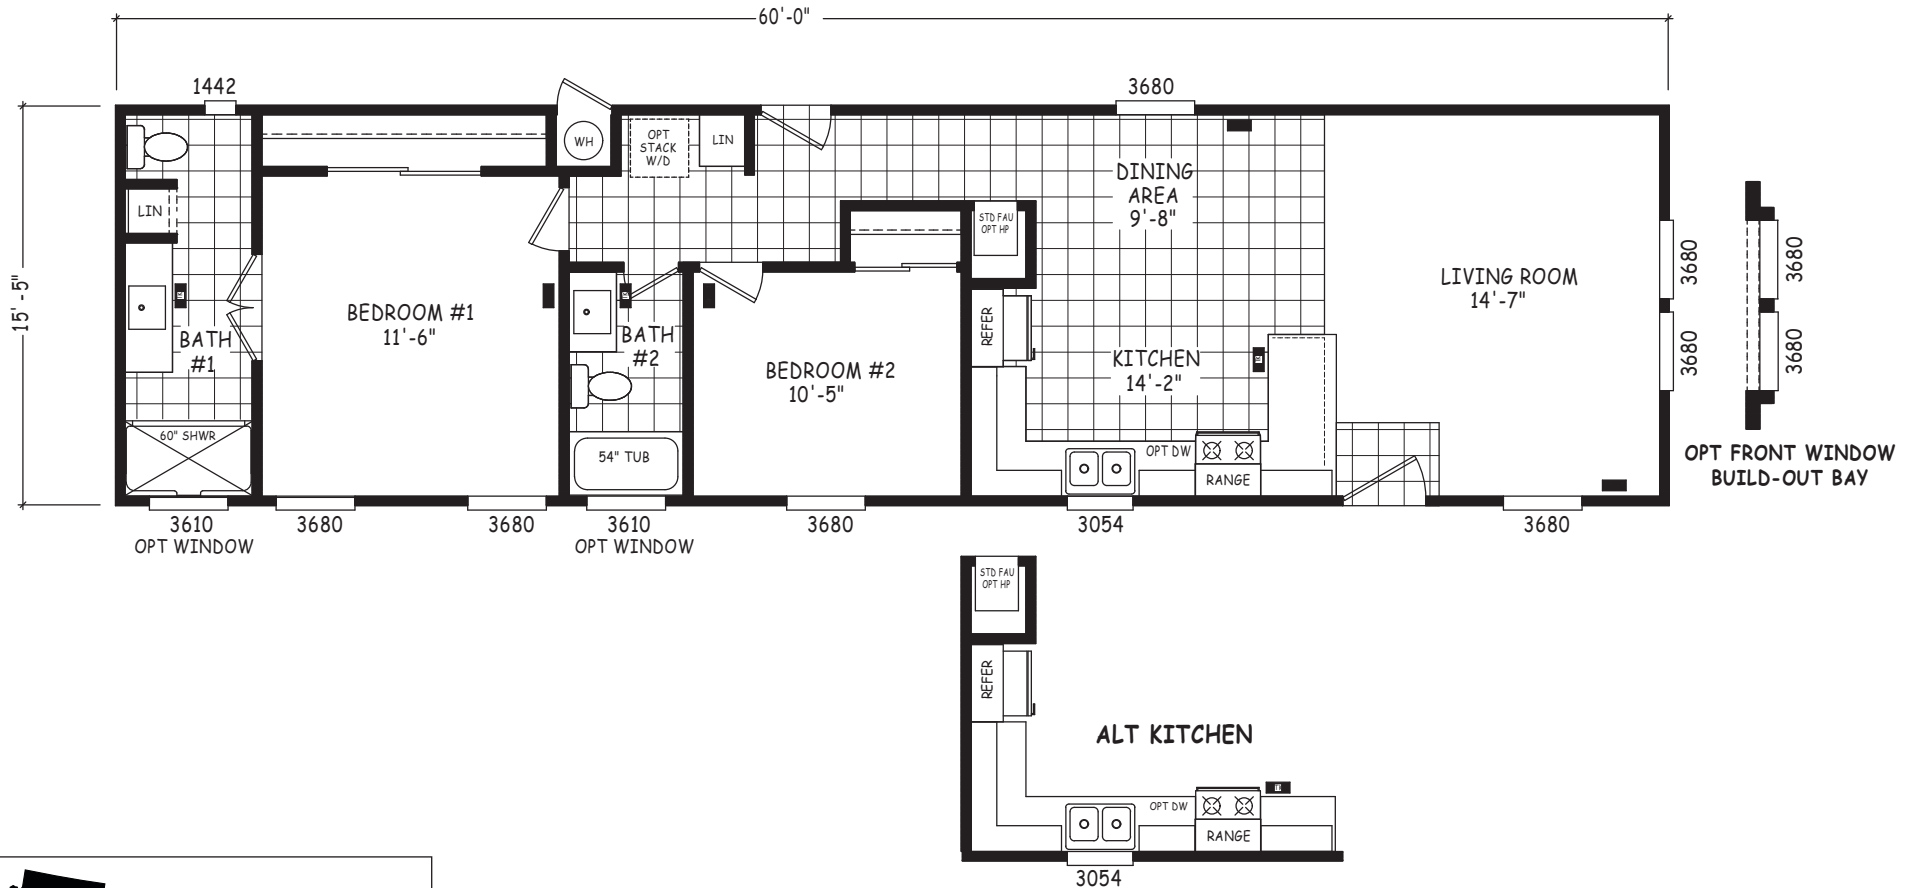

# Sandstone

Encore Single Wide Series

925 SQ. FT. (Approximate) 2 Bedroom, 2 Bath

Last Updated: 12-12-22

**FACTORY SELECT HOMES**

4455 N. Stockton Hill Rd.  
Kingman, AZ 86409

**FactorySelectMH.com | 1-800-965-3641**