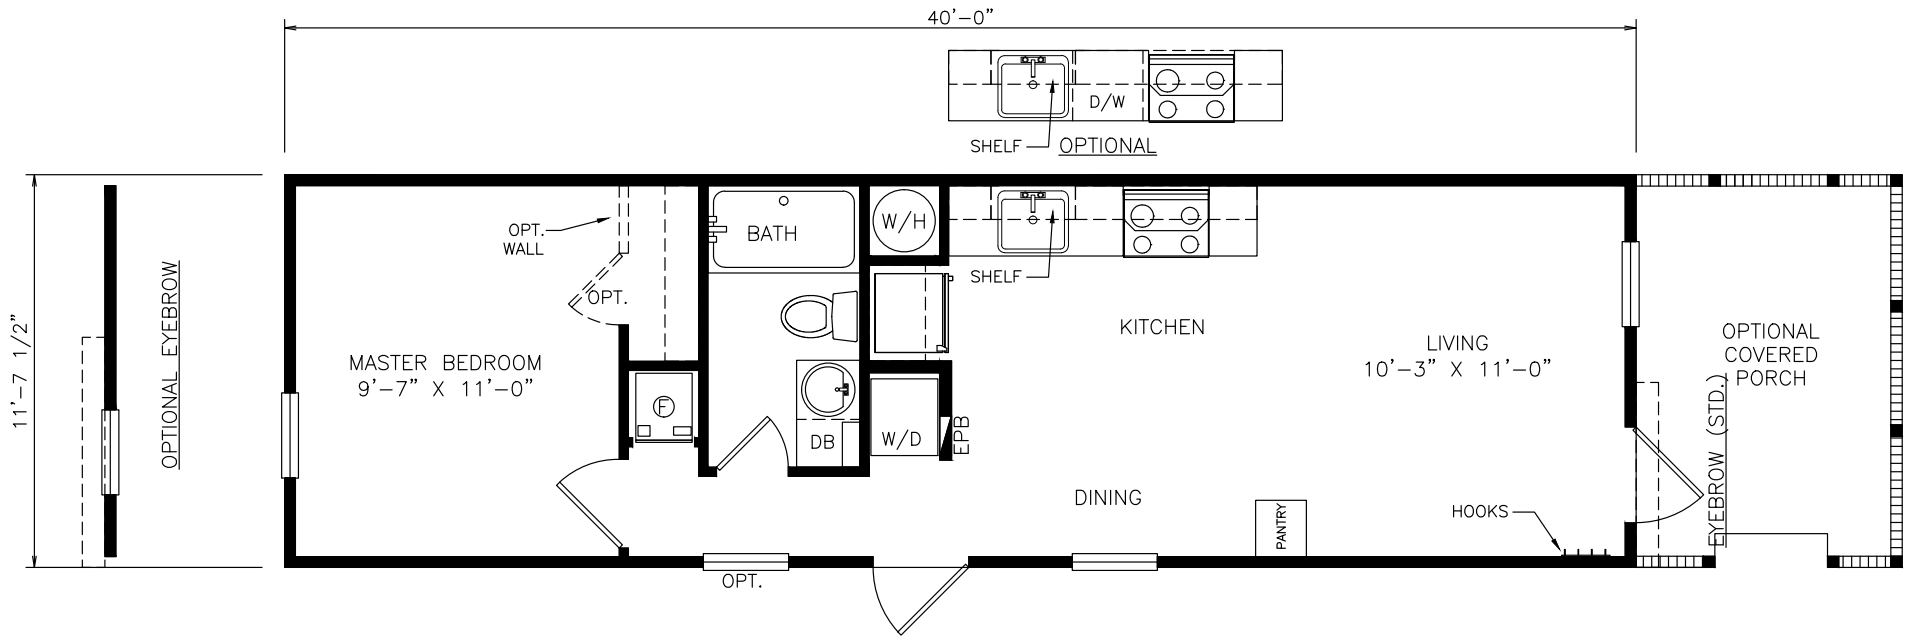

# Russell

Select Series - Single Section

465 SQ. FT. (Approximate) 1 Bedroom, 1 Bath

Last Updated: 6-25-21

**FACTORY SELECT HOMES**  
 4455 N. Stockton Hill Rd.  
 Kingman, AZ 86409

**FactorySelectMH.com | 1-800-965-3641**