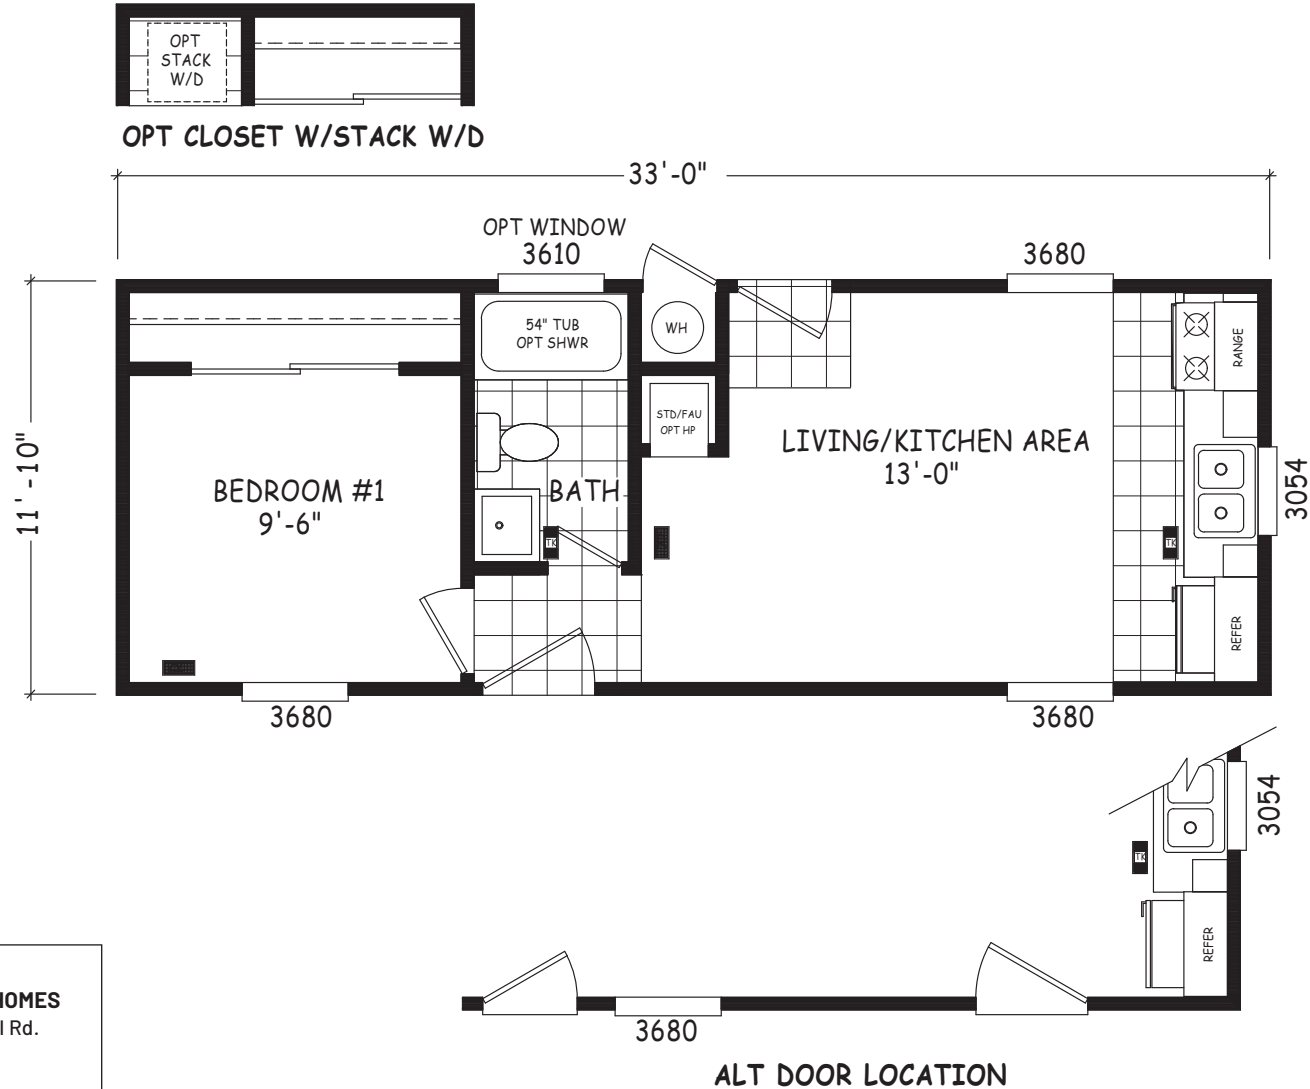

Ruby

Encore Single Wide Series

386 SQ. FT. (Approximate) 1 Bedroom, 1 Bath

Last Updated: 12-12-22

FACTORY SELECT HOMES
4455 N. Stockton Hill Rd.
Kingman, AZ 86409

FactorySelectMH.com | 1-800-965-3641

IMPORTANT: Alta Cima Corp reserves the right to modify, cancel or substitute products or features of this event at any time without prior notice or obligation. Pictures and other promotional materials are representative and may depict or contain floor plans, square footages, elevations, options, upgrades, extra design features, decorations, floor coverings, specialty light fixtures, custom paint and wall coverings, window treatments, landscaping, sound and alarm systems, furnishings, appliances, and other designer/decorator features and amenities that are not included as part of the home and/or may not be available at all locations. Home, pricing and community information is subject to change, and homes to prior sale, at any time without notice or obligation. ©2020 Alta Cima Corp. All rights reserved.