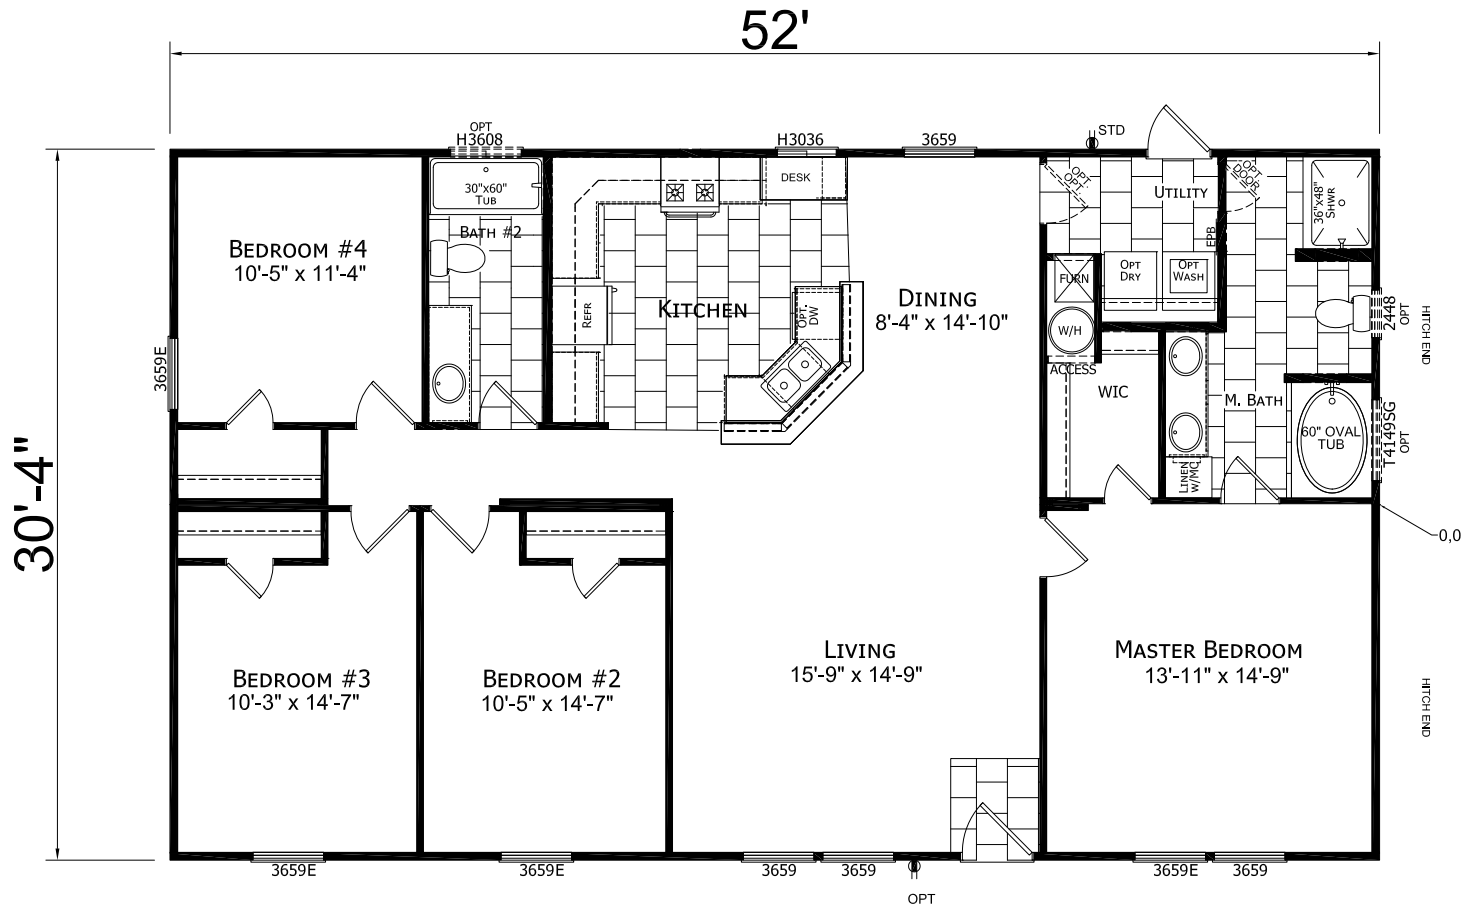

Poinciana

Sunrise Series

1,577 SQ. FT. (Approximate) 4 Bedroom, 2 Bath

Last Updated: 11-9-20

FACTORY SELECT HOMES

4455 N. Stockton Hill Rd.
Kingman, AZ 86409

FactorySelectMH.com | 1-800-965-3641

IMPORTANT: Alta Cima Corp reserves the right to modify, cancel or substitute products or features of this event at any time without prior notice or obligation. Pictures and other promotional materials are representative and may depict or contain floor plans, square footages, elevations, options, upgrades, extra design features, decorations, floor coverings, specialty light fixtures, custom paint and wall coverings, window treatments, landscaping, sound and alarm systems, furnishings, appliances, and other designer/decorator features and amenities that are not included as part of the home and/or may not be available at all locations. Home, pricing and community information is subject to change, and homes to prior sale, at any time without notice or obligation. ©2020 Alta Cima Corp. All rights reserved.