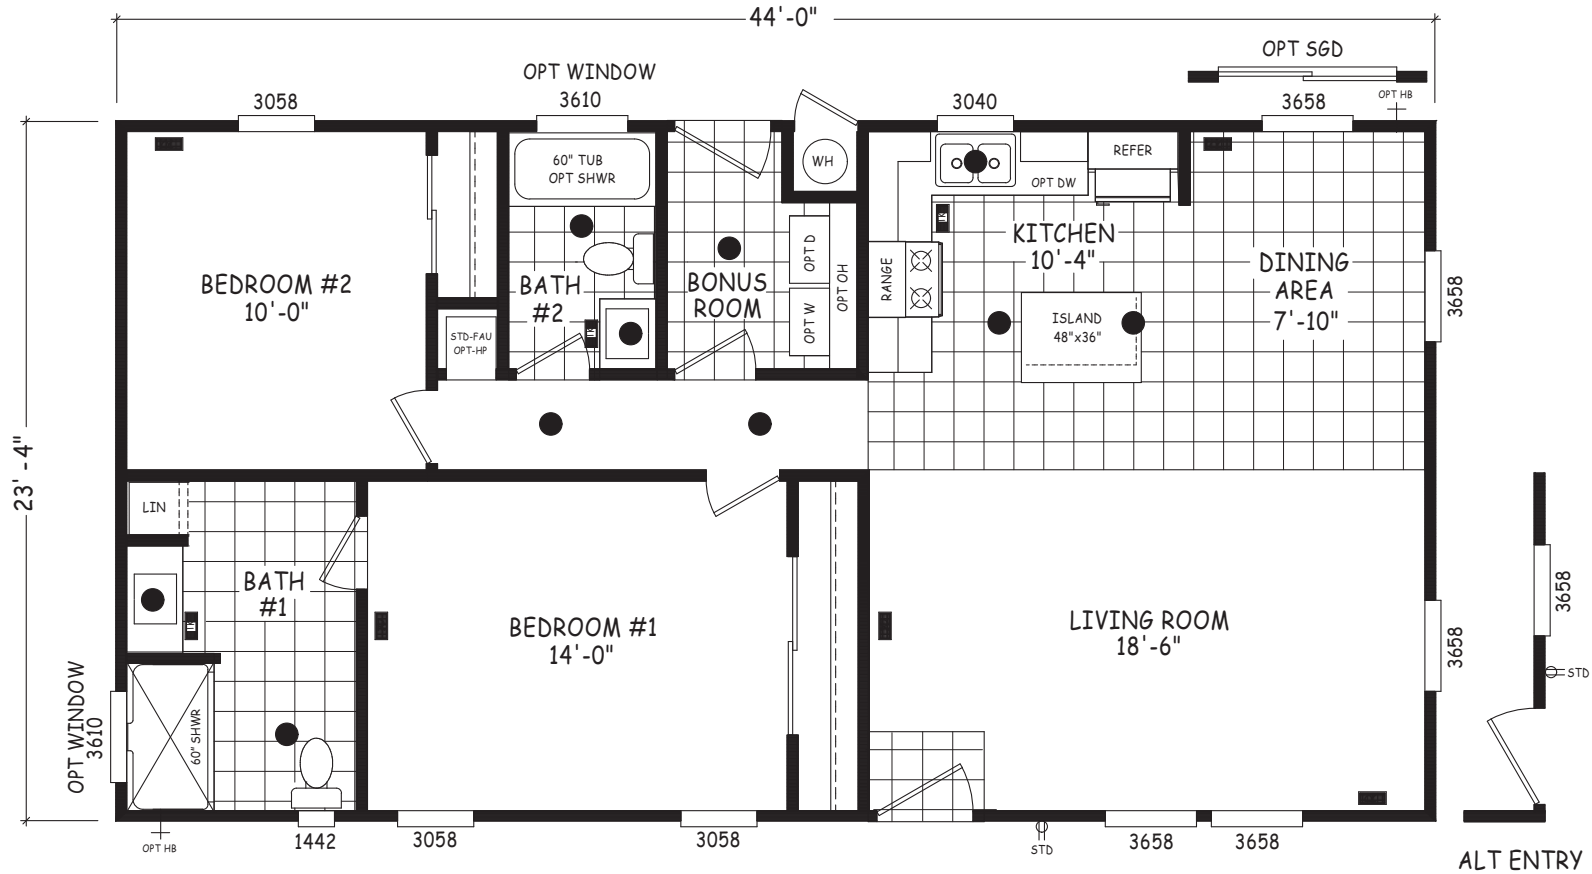

# Parkview

Edge Series

1,027 SQ. FT. (Approximate) 2 Bedroom, 2 Bath

Last Updated: 5-21-24