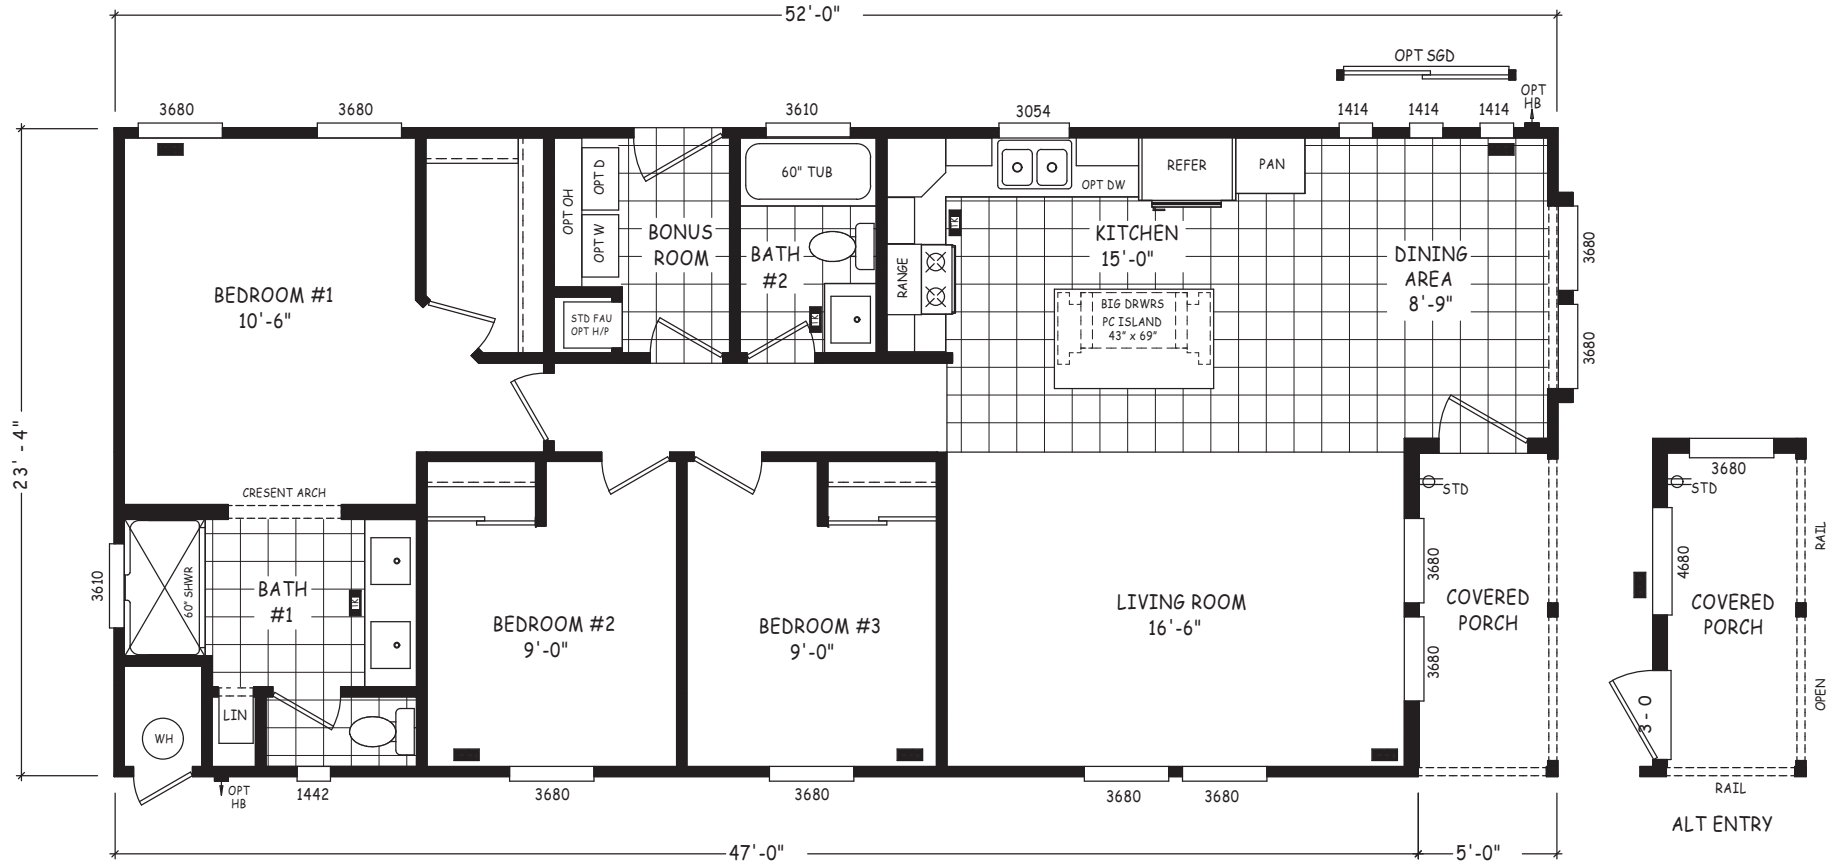

Ouray

Pinnacle Series

1,213 SQ. FT. (Approximate) 3 Bedroom, 2 Bath

Last Updated: 8-22-22

FACTORY SELECT HOMES
 4455 N. Stockton Hill Rd.
 Kingman, AZ 86409

FactorySelectMH.com | 1-800-965-3641

IMPORTANT: Alta Cima Corp reserves the right to modify, cancel or substitute products or features of this event at any time without prior notice or obligation. Pictures and other promotional materials are representative and may depict or contain floor plans, square footages, elevations, options, upgrades, extra design features, decorations, floor coverings, specialty light fixtures, custom paint and wall coverings, window treatments, landscaping, sound and alarm systems, furnishings, appliances, and other designer/decorator features and amenities that are not included as part of the home and/or may not be available at all locations. Home, pricing and community information is subject to change, and homes to prior sale, at any time without notice or obligation. ©2020 Alta Cima Corp. All rights reserved.