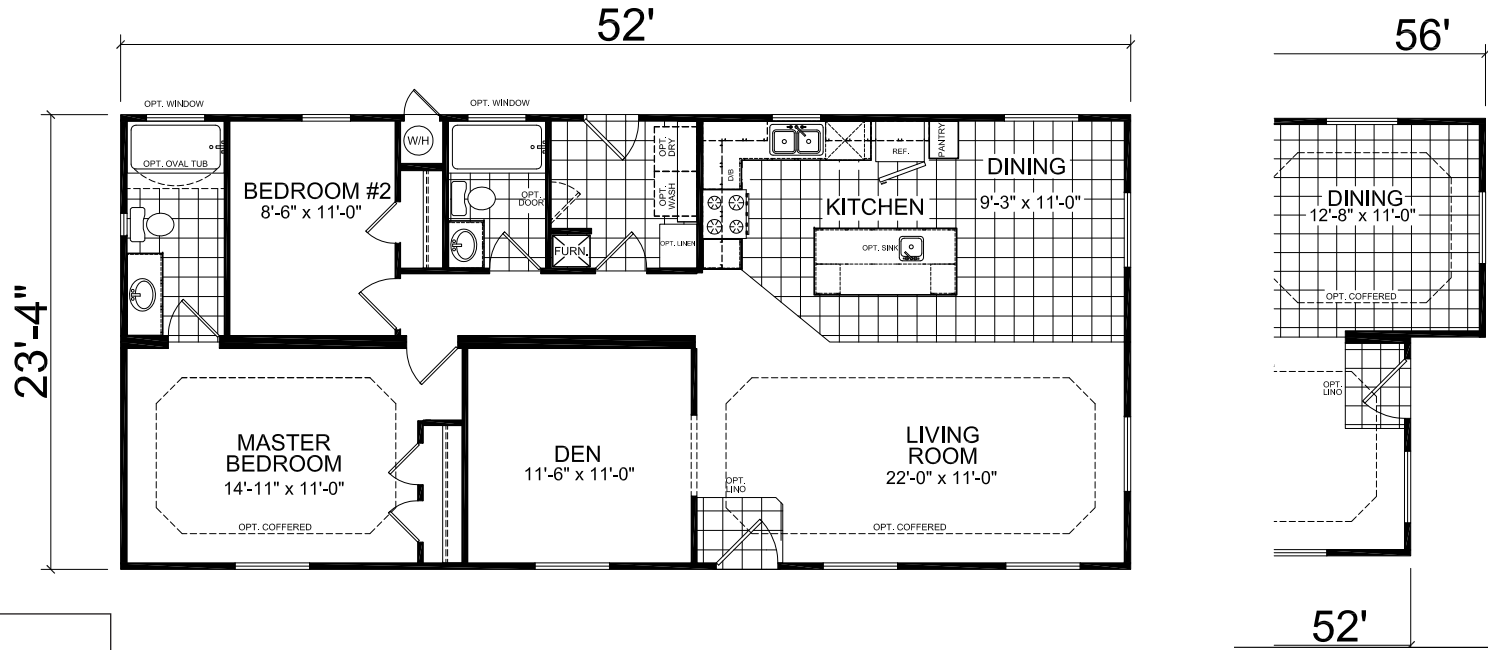

# Olena

Creekside Manor Series

1,213 SQ. FT. (Approximate) 2 Bedrooms, 2 Baths

Last Updated: 10-13-20

OPT. ULTIMATE KITCHEN II

FACTORY SELECT HOMES  
4455 N. Stockton Hill Rd.  
Kingman, AZ 86409

FactorySelectMH.com | 1-800-965-3641