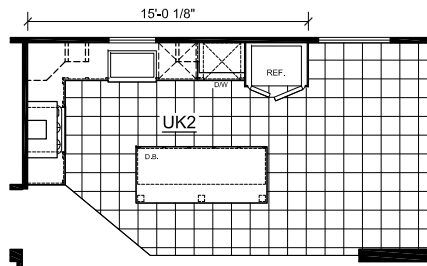

# Olena

Creekside Manor Series

1,213 SQ. FT. (Approximate) 2 Bedrooms, 2 Baths

Last Updated: 10-13-20

OPT. ULTIMATE KITCHEN II

FACTORY SELECT HOMES  
4455 N. Stockton Hill Rd.  
Kingman, AZ 86409

FactorySelectMH.com | 1-800-965-3641