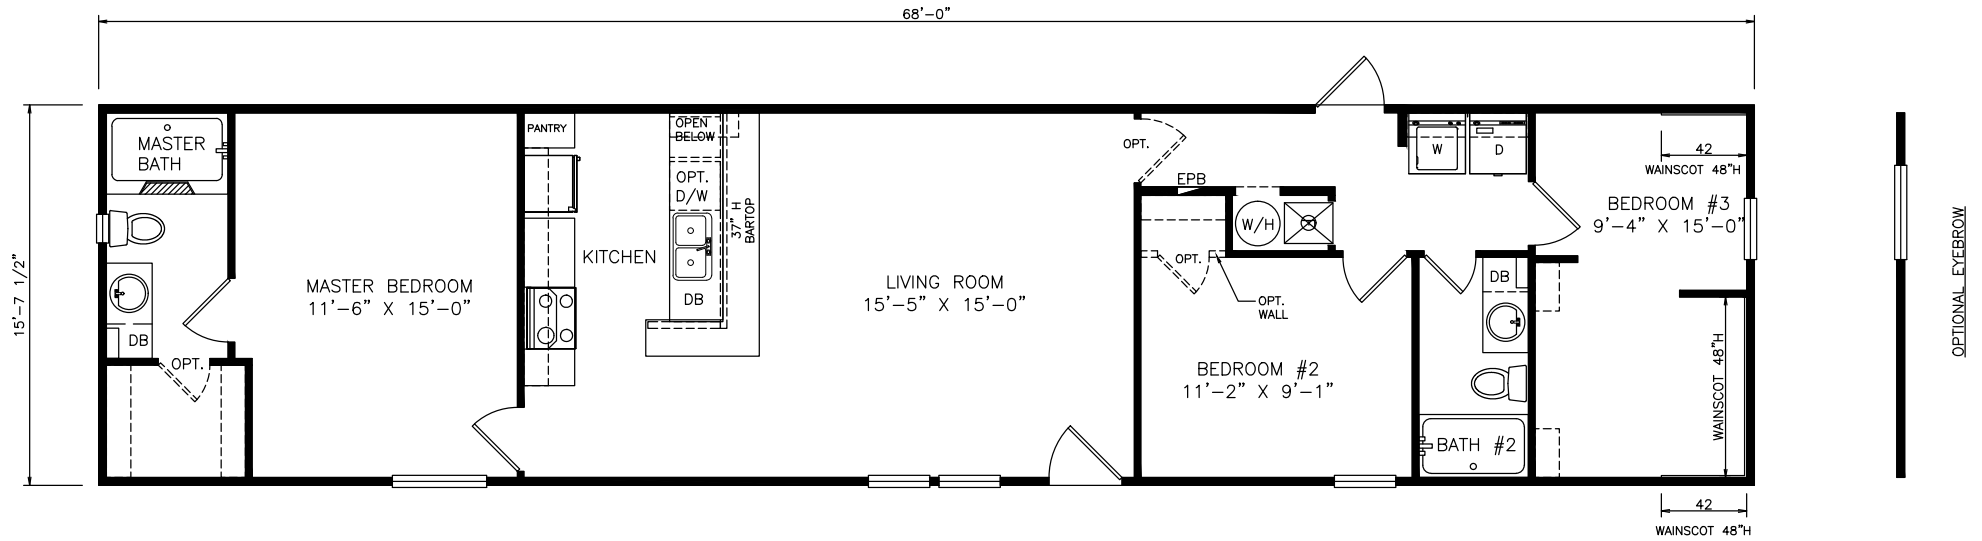

# Naturita

Classic Series - Single Section

1,068 SQ. FT. (Approximate) 3 Bedrooms, 2 Baths

Last Updated: 6-24-21

**FACTORY SELECT HOMES**  
 4455 N. Stockton Hill Rd.  
 Kingman, AZ 86409

**FactorySelectMH.com | 1-800-965-3641**