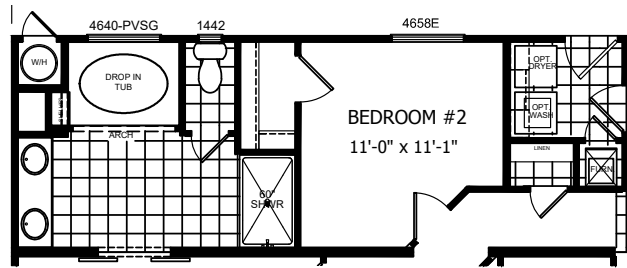

# Montara

Creekside Manor Series

1,272 SQ. FT. (Approximate) 3 Bedrooms, 2 Baths

Last Updated: 10-13-20

OPT. MASTER BATH

FACTORY SELECT HOMES  
4455 N. Stockton Hill Rd.  
Kingman, AZ 86409

FactorySelectMH.com | 1-800-965-3641