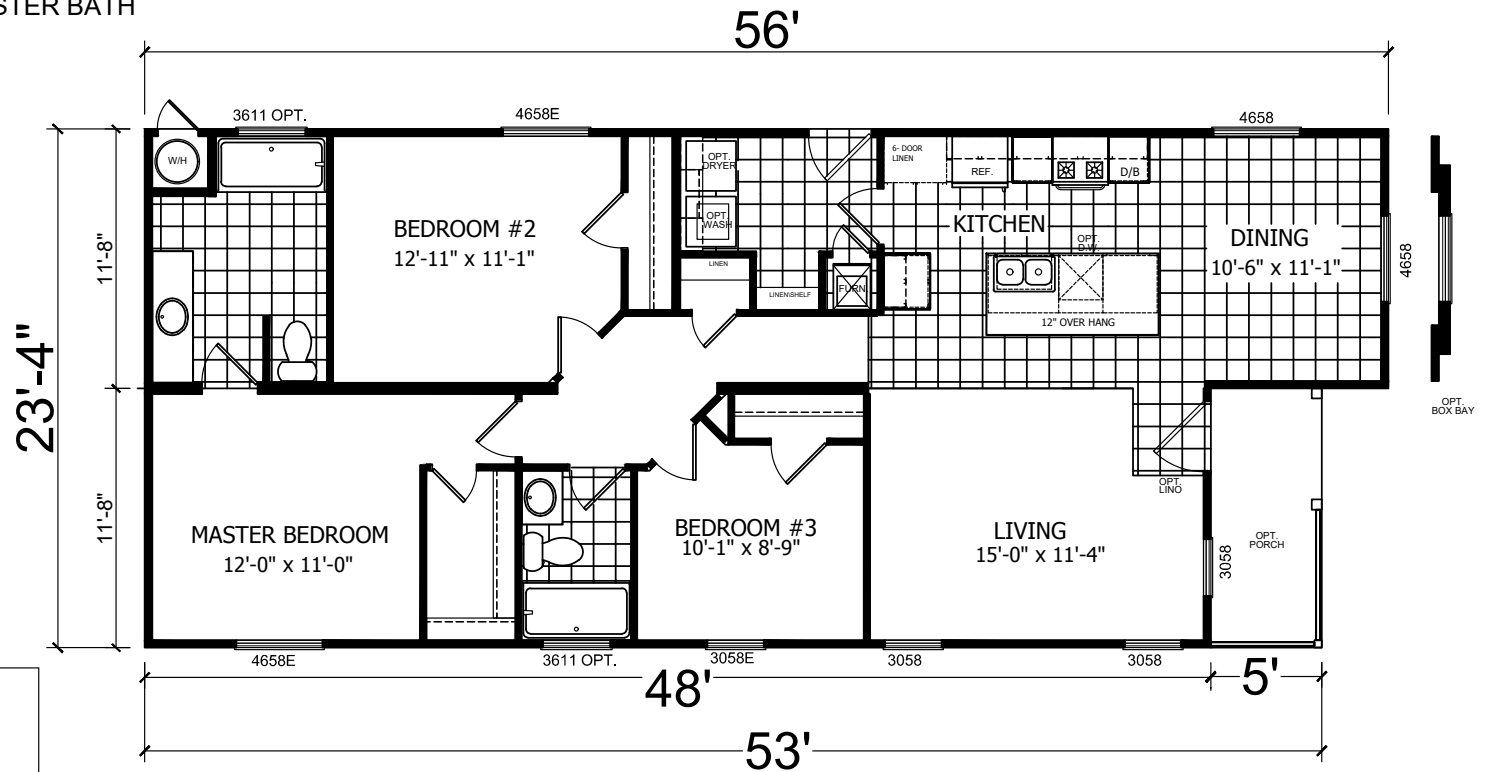

# Montara

Creekside Manor Series

1,272 SQ. FT. (Approximate) 3 Bedrooms, 2 Baths

Last Updated: 10-13-20

OPT. MASTER BATH

FACTORY SELECT HOMES  
4455 N. Stockton Hill Rd.  
Kingman, AZ 86409

FactorySelectMH.com | 1-800-965-3641