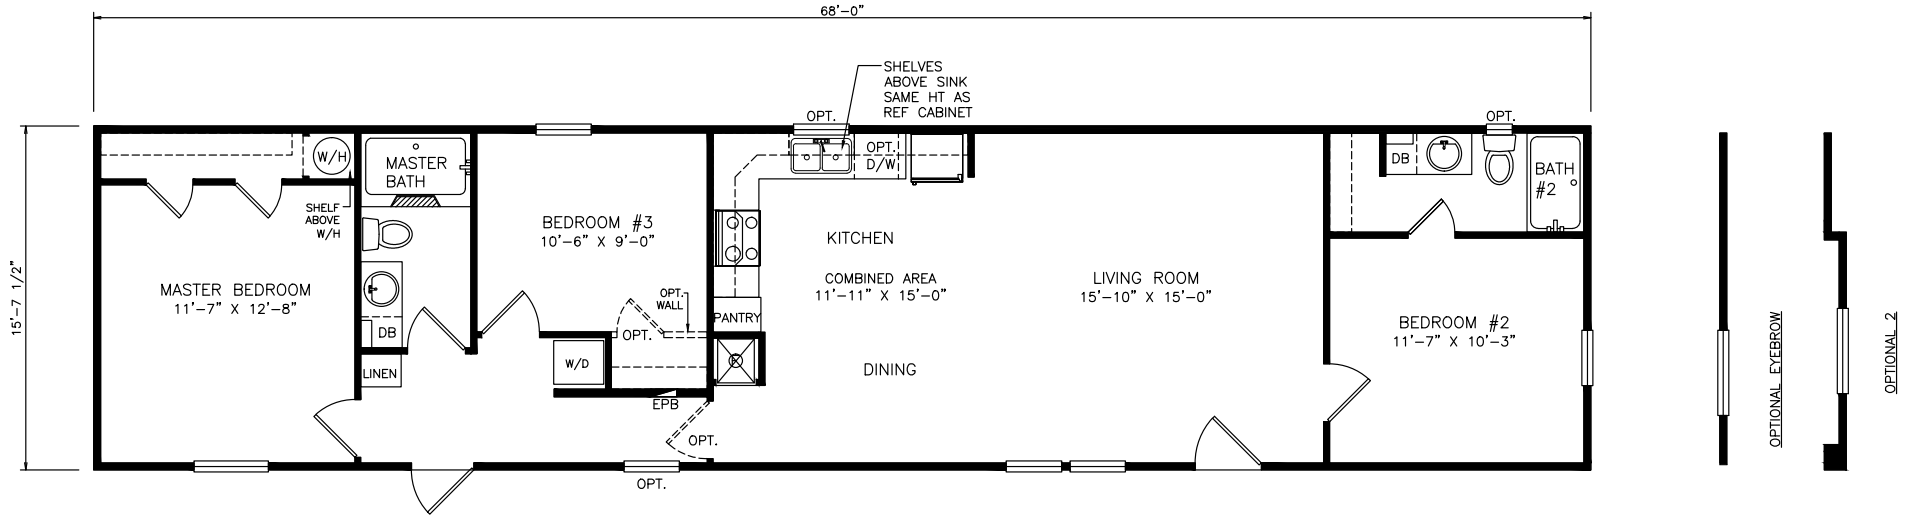

# Modena

Heritage Series - Single Section

1,068 SQ. FT. (Approximate) 3 Bedrooms, 2 Baths

Last Updated: 6-28-21

**FACTORY SELECT HOMES**  
 4455 N. Stockton Hill Rd.  
 Kingman, AZ 86409

**FactorySelectMH.com | 1-800-965-3641**