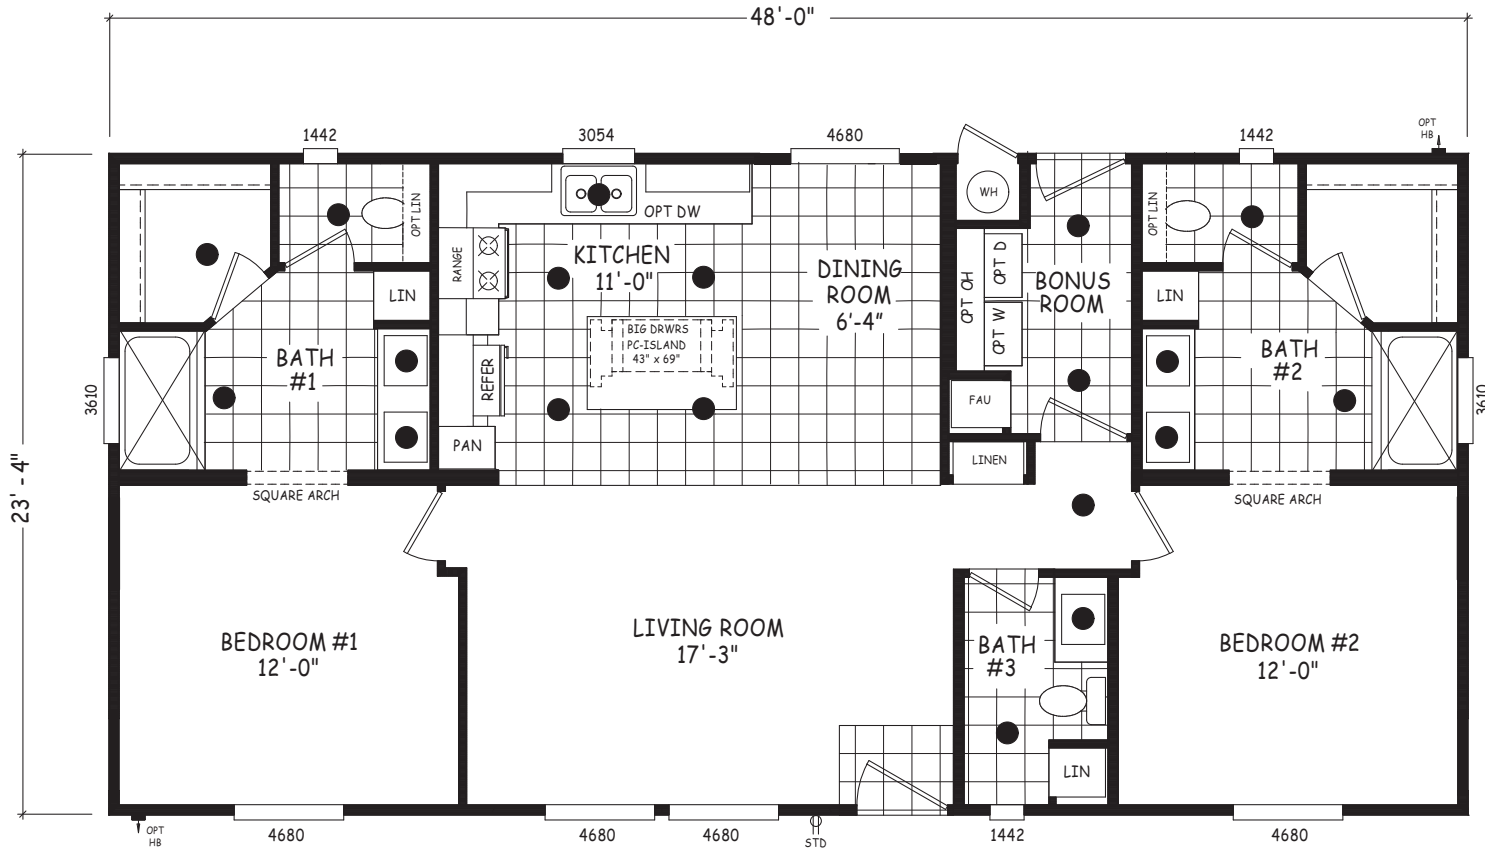

Mayside

Edge Series

1,120 SQ. FT. (Approximate) 2 Bedroom, 2.5 Bath

Last Updated: 7-24-24

FACTORY SELECT HOMES

4455 N. Stockton Hill Rd.
Kingman, AZ 86409

FactorySelectMH.com | 1-800-965-3641

IMPORTANT: Alta Cima Corp reserves the right to modify, cancel or substitute products or features of this event at any time without prior notice or obligation. Pictures and other promotional materials are representative and may depict or contain floor plans, square footages, elevations, options, upgrades, extra design features, decorations, floor coverings, specialty light fixtures, custom paint and wall coverings, window treatments, landscaping, sound and alarm systems, furnishings, appliances, and other designer/decorator features and amenities that are not included as part of the home and/or may not be available at all locations. Home, pricing and community information is subject to change, and homes to prior sale, at any time without notice or obligation. ©2020 Alta Cima Corp. All rights reserved.