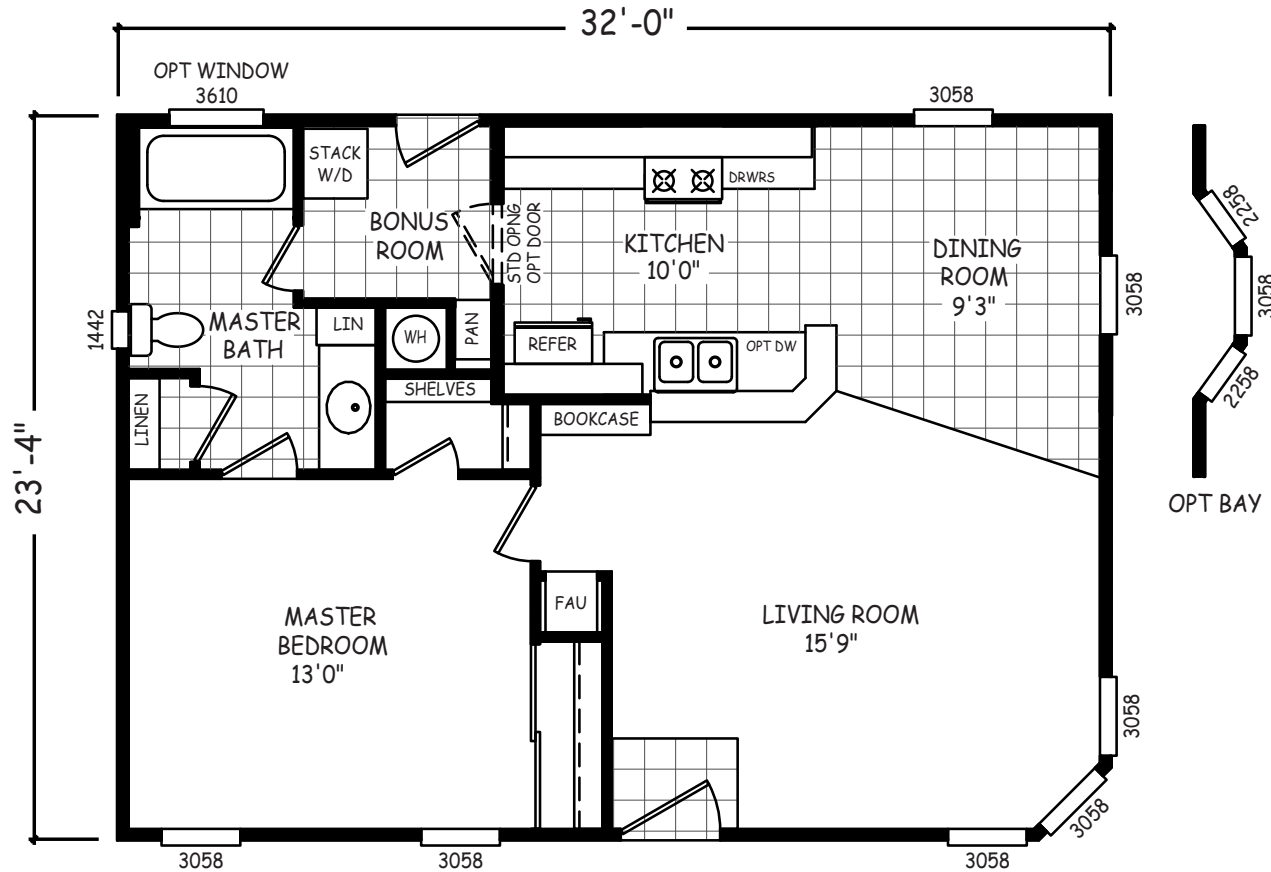

# Leroy

GS Series

747 SQ. FT. (Approximate) 1 Bedroom, 1 Bath

Last Updated: 1-4-21

**FACTORY SELECT HOMES**

4455 N. Stockton Hill Rd.  
Kingman, AZ 86409

**FactorySelectMH.com | 1-800-965-3641**

**IMPORTANT:** Alta Cima Corp reserves the right to modify, cancel or substitute products or features of this event at any time without prior notice or obligation. Pictures and other promotional materials are representative and may depict or contain floor plans, square footages, elevations, options, upgrades, extra design features, decorations, floor coverings, specialty light fixtures, custom paint and wall coverings, window treatments, landscaping, sound and alarm systems, furnishings, appliances, and other designer/decorator features and amenities that are not included as part of the home and/or may not be available at all locations. Home, pricing and community information is subject to change, and homes to prior sale, at any time without notice or obligation. ©2020 Alta Cima Corp. All rights reserved.