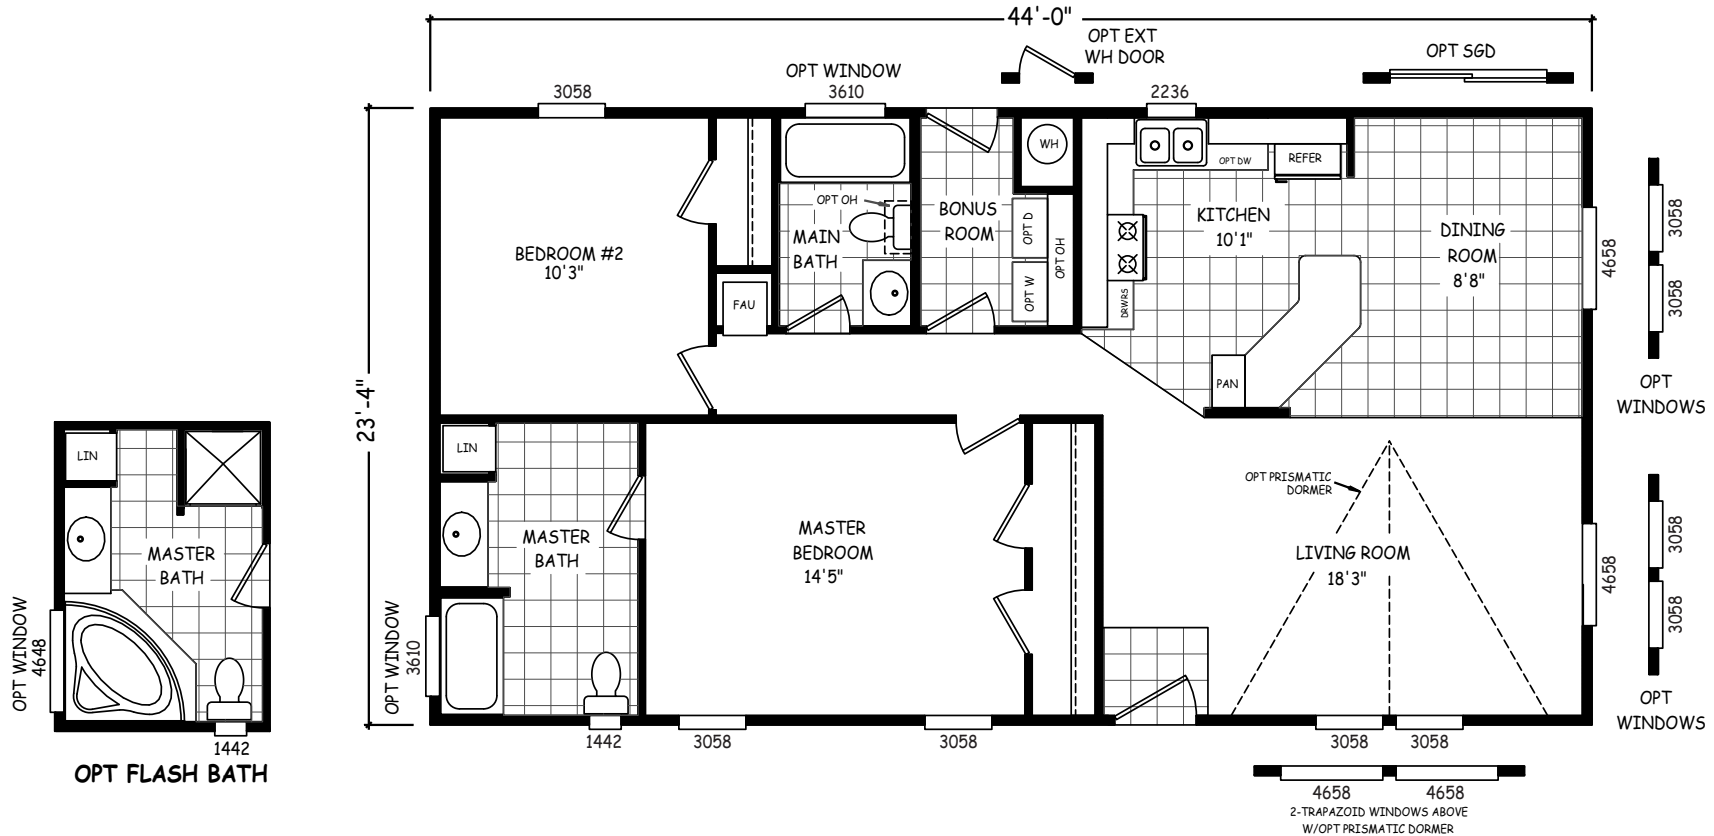

# Julianne

Landmark Series

1,027 SQ. FT. (Approximate) 2 Bedrooms, 2 Baths

Last Updated: 12-14-20

**FACTORY SELECT HOMES**  
 4455 N. Stockton Hill Rd.  
 Kingman, AZ 86409

**FactorySelectMH.com | 1-800-965-3641**