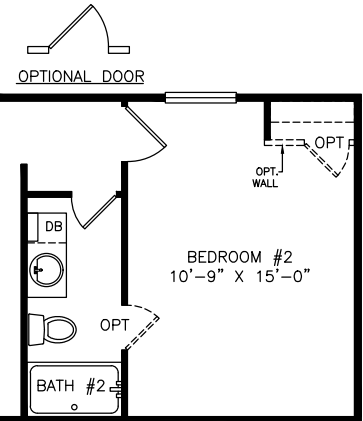

Jericho

Select Series - Single Section

880 SQ. FT. (Approximate) 2 Bedrooms, 2 Baths

Last Updated: 6-25-21

OPTIONAL SHOWER

OPTIONAL DOOR

FACTORY SELECT HOMES

4455 N. Stockton Hill Rd.
Kingman, AZ 86409