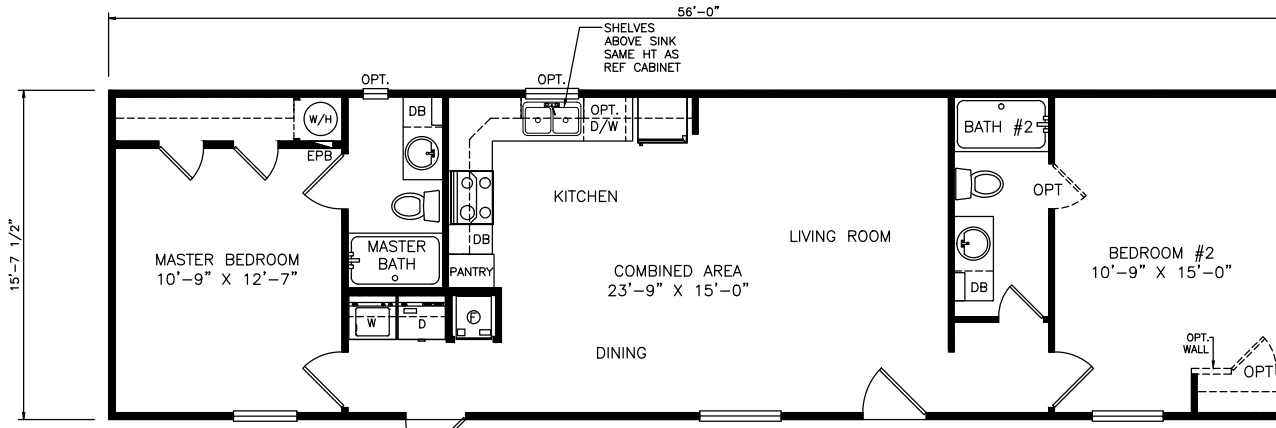

Jericho

Select Series - Single Section

880 SQ. FT. (Approximate) 2 Bedrooms, 2 Baths

Last Updated: 6-25-21

OPTIONAL SHOWER

OPTIONAL DOOR

FACTORY SELECT HOMES

4455 N. Stockton Hill Rd.
Kingman, AZ 86409