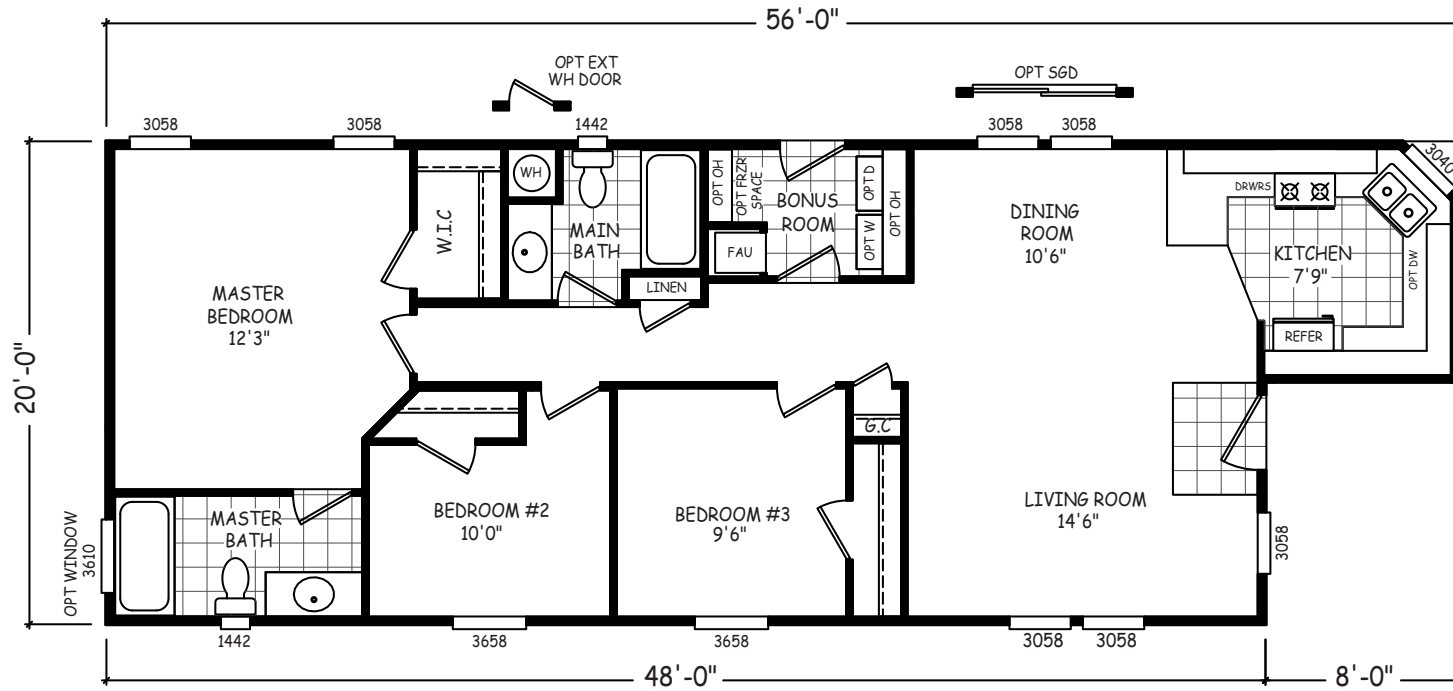

Jagerson

GS Series

1,037 SQ. FT. (Approximate) 3 Bedrooms, 2 Baths

Last Updated: 12-15-20

FACTORY SELECT HOMES
4455 N. Stockton Hill Rd.
Kingman, AZ 86409

FactorySelectMH.com | 1-800-965-3641

IMPORTANT: Alta Cima Corp reserves the right to modify, cancel or substitute products or features of this event at any time without prior notice or obligation. Pictures and other promotional materials are representative and may depict or contain floor plans, square footages, elevations, options, upgrades, extra design features, decorations, floor coverings, specialty light fixtures, custom paint and wall coverings, window treatments, landscaping, sound and alarm systems, furnishings, appliances, and other designer/decorator features and amenities that are not included as part of the home and/or may not be available at all locations. Home, pricing and community information is subject to change, and homes to prior sale, at any time without notice or obligation. ©2020 Alta Cima Corp. All rights reserved.