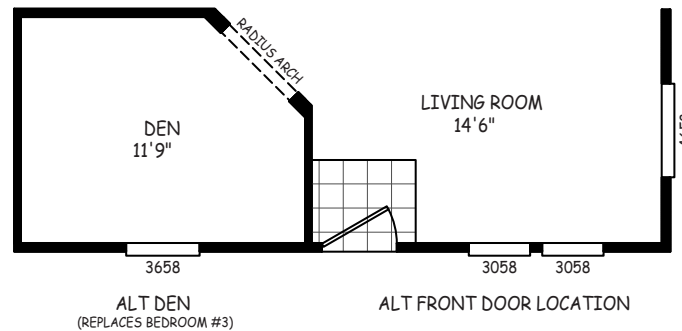

Jagerson

GS Series

1,037 SQ. FT. (Approximate) 3 Bedrooms, 2 Baths

Last Updated: 12-15-20

FACTORY SELECT HOMES
4455 N. Stockton Hill Rd.
Kingman, AZ 86409

FactorySelectMH.com | 1-800-965-3641

IMPORTANT: Alta Cima Corp reserves the right to modify, cancel or substitute products or features of this event at any time without prior notice or obligation. Pictures and other promotional materials are representative and may depict or contain floor plans, square footages, elevations, options, upgrades, extra design features, decorations, floor coverings, specialty light fixtures, custom paint and wall coverings, window treatments, landscaping, sound and alarm systems, furnishings, appliances, and other designer/decorator features and amenities that are not included as part of the home and/or may not be available at all locations. Home, pricing and community information is subject to change, and homes to prior sale, at any time without notice or obligation. ©2020 Alta Cima Corp. All rights reserved.