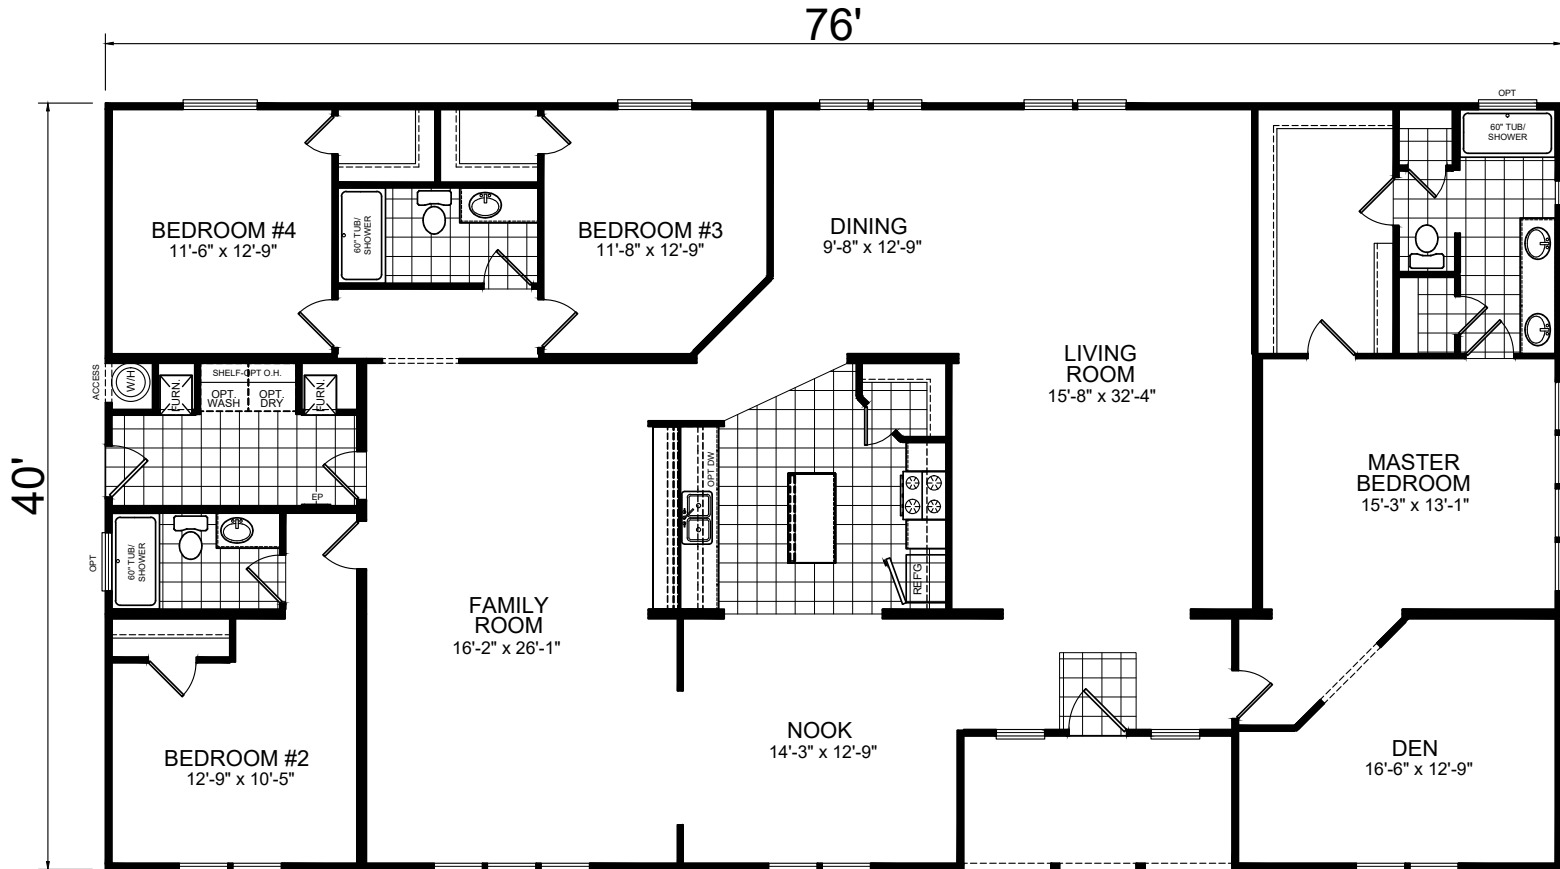

Hillwood

American Freedom Series

2,942 SQ. FT. (Approximate) 4 Bedrooms, 3 Baths

Last Updated: 2-4-21

FACTORY SELECT HOMES

4455 N. Stockton Hill Rd.
Kingman, AZ 86409

FactorySelectMH.com | 1-800-965-3641

IMPORTANT: Alta Cima Corp reserves the right to modify, cancel or substitute products or features of this event at any time without prior notice or obligation. Pictures and other promotional materials are representative and may depict or contain floor plans, square footages, elevations, options, upgrades, extra design features, decorations, floor coverings, specialty light fixtures, custom paint and wall coverings, window treatments, landscaping, sound and alarm systems, furnishings, appliances, and other designer/decorator features and amenities that are not included as part of the home and/or may not be available at all locations. Home, pricing and community information is subject to change, and homes to prior sale, at any time without notice or obligation. ©2020 Alta Cima Corp. All rights reserved.