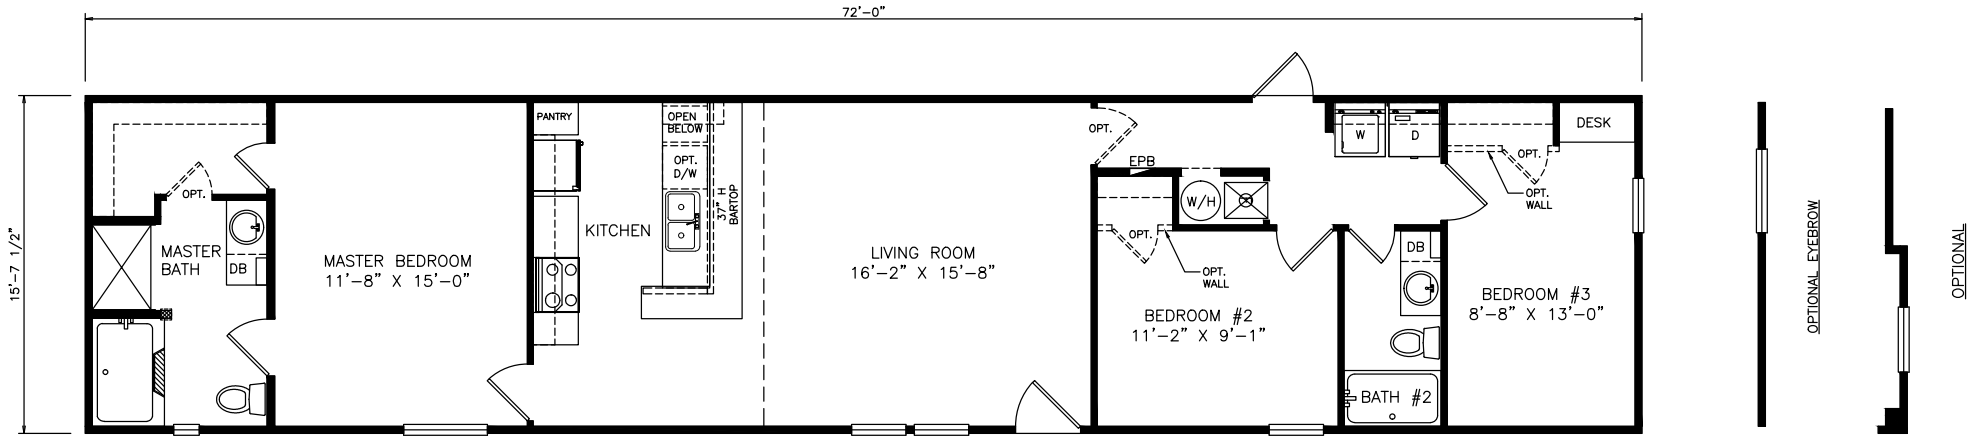

Gubler

Heritage Series - Single Section

1,130 SQ. FT. (Approximate) 3 Bedrooms, 2 Baths

Last Updated: 6-28-21

FACTORY SELECT HOMES
 4455 N. Stockton Hill Rd.
 Kingman, AZ 86409

FactorySelectMH.com | 1-800-965-3641