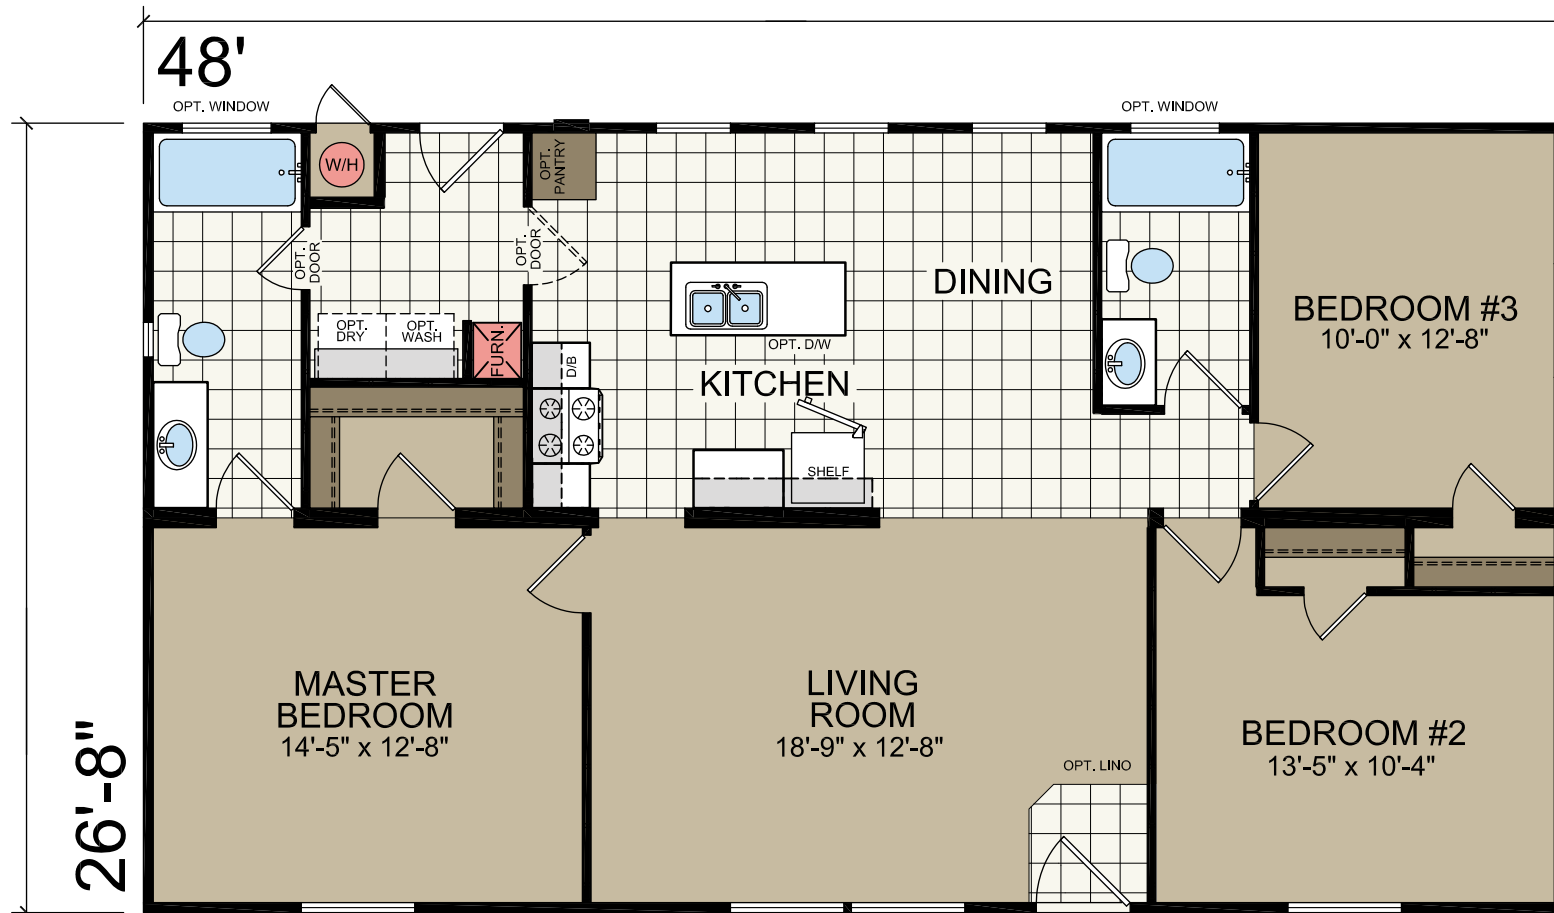

# Greystone

Foundation Series

1,280 SQ. FT. (Approximate) 3 Bedrooms, 2 Baths

Last Updated: 10-14-20

FACTORY SELECT HOMES  
4455 N. Stockton Hill Rd.  
Kingman, AZ 86409

FactorySelectMH.com | 1-800-965-3641