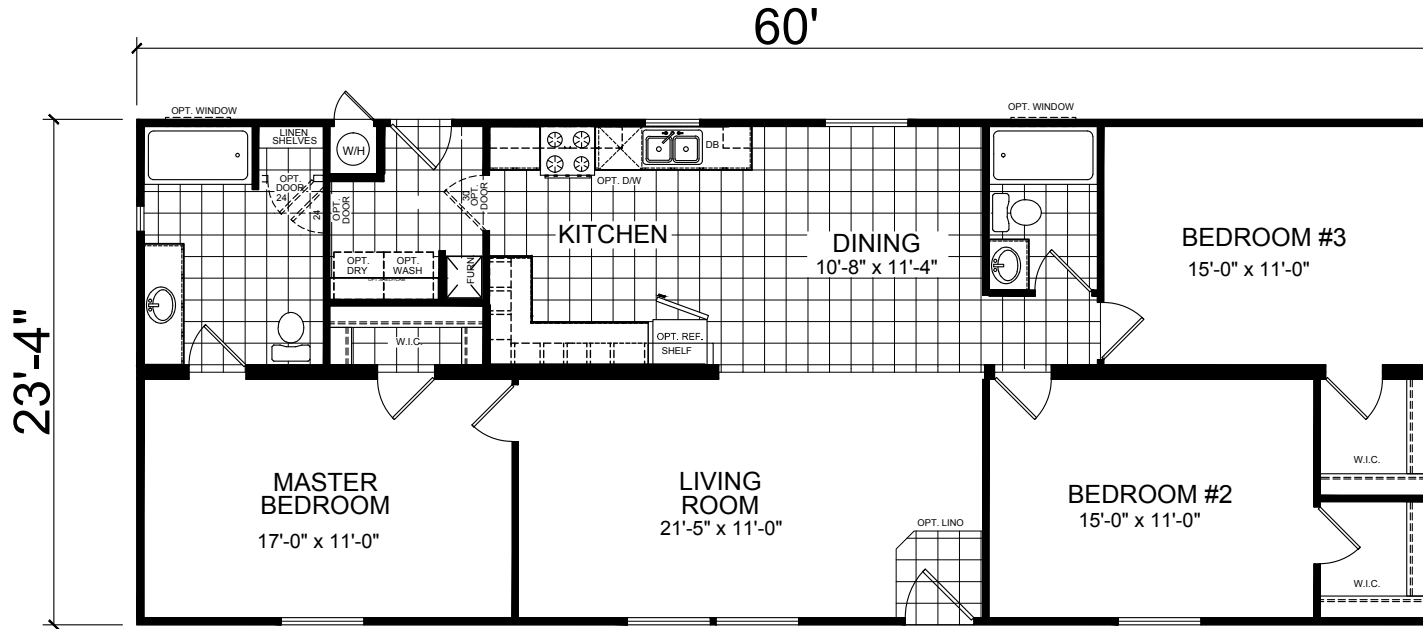

# Gold Basin

Creekside Manor Series

1,400 SQ. FT. (Approximate) 3 Bedrooms, 2 Baths

Last Updated: 10-13-20

OPT. GLAMOUR BATH

OPT. BEDROOMS

FACTORY SELECT HOMES  
4455 N. Stockton Hill Rd.  
Kingman, AZ 86409