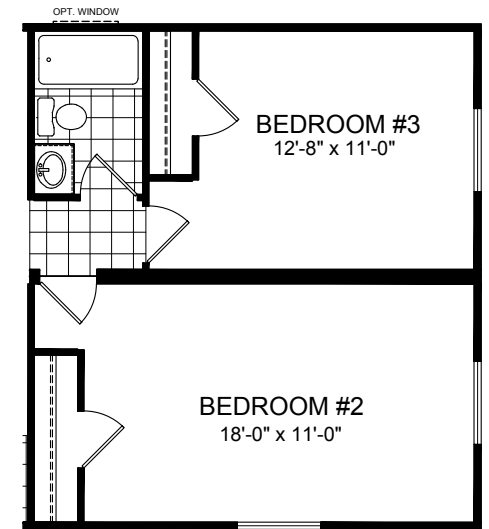

# Gold Basin

Creekside Manor Series

1,400 SQ. FT. (Approximate) 3 Bedrooms, 2 Baths

Last Updated: 10-13-20

OPT. GLAMOUR BATH

OPT. BEDROOMS

FACTORY SELECT HOMES  
4455 N. Stockton Hill Rd.  
Kingman, AZ 86409