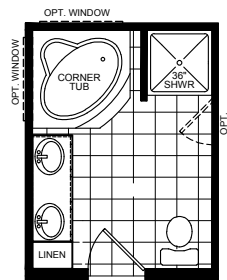

# Gold Basin

Creekside Manor Series

1,400 SQ. FT. (Approximate) 3 Bedrooms, 2 Baths

Last Updated: 10-13-20

OPT. GLAMOUR BATH

OPT. BEDROOMS

FACTORY SELECT HOMES  
4455 N. Stockton Hill Rd.  
Kingman, AZ 86409