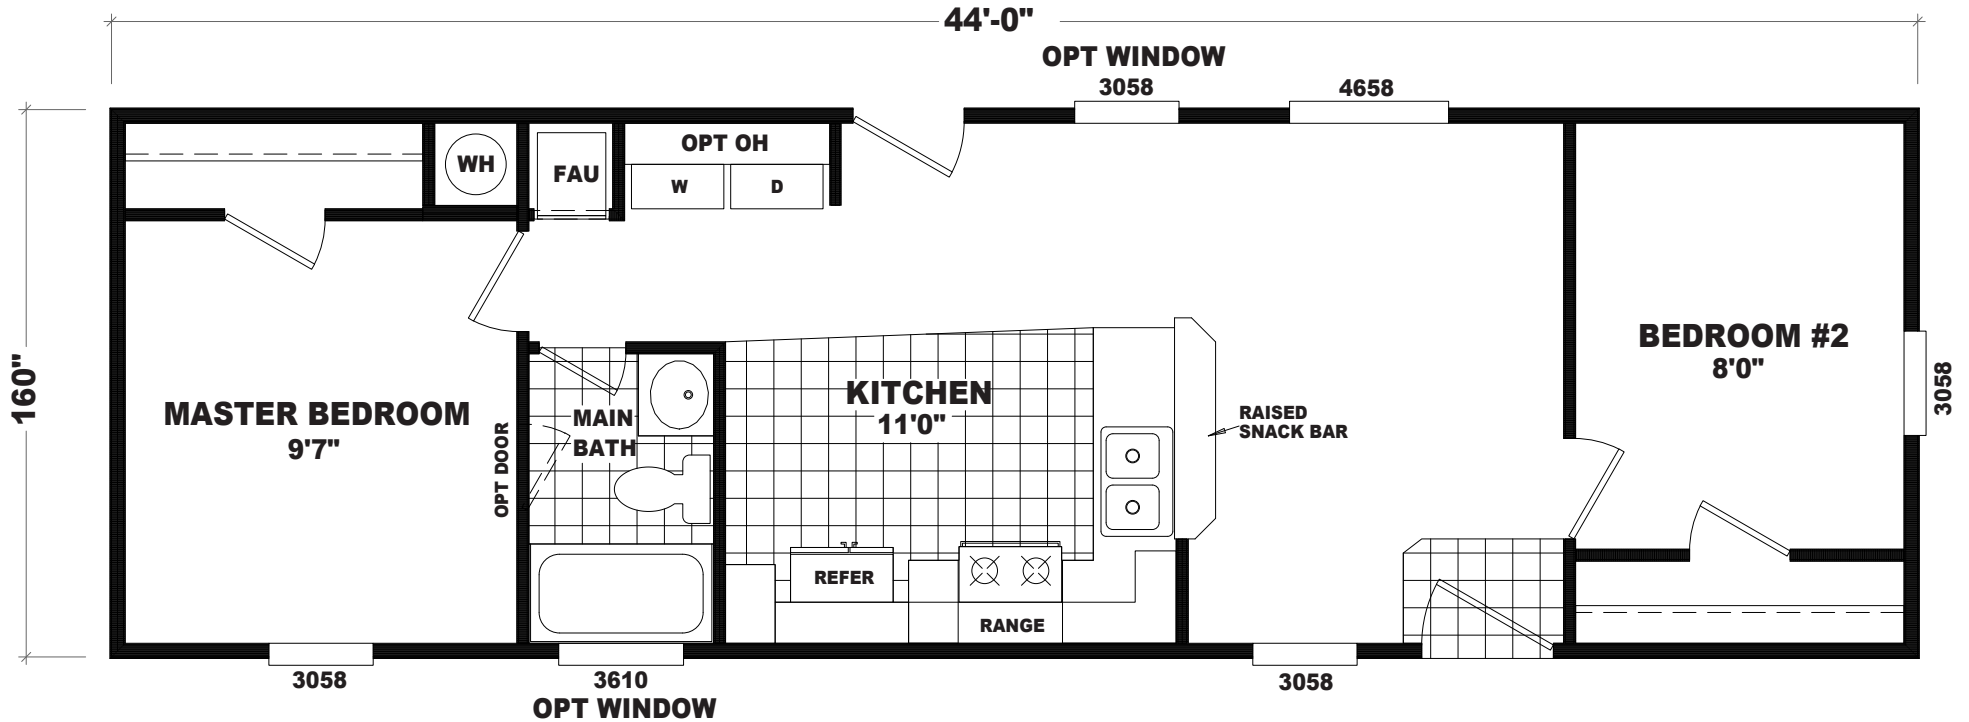

Golconda

GS Series

587 SQ. FT. (Approximate) 2 Bedrooms, 1 Bath

Last Updated: 12-15-20

FACTORY SELECT HOMES
4455 N. Stockton Hill Rd.
Kingman, AZ 86409

FactorySelectMH.com | 1-800-965-3641

IMPORTANT: Alta Cima Corp reserves the right to modify, cancel or substitute products or features of this event at any time without prior notice or obligation. Pictures and other promotional materials are representative and may depict or contain floor plans, square footages, elevations, options, upgrades, extra design features, decorations, floor coverings, specialty light fixtures, custom paint and wall coverings, window treatments, landscaping, sound and alarm systems, furnishings, appliances, and other designer/decorator features and amenities that are not included as part of the home and/or may not be available at all locations. Home, pricing and community information is subject to change, and homes to prior sale, at any time without notice or obligation. ©2020 Alta Cima Corp. All rights reserved.