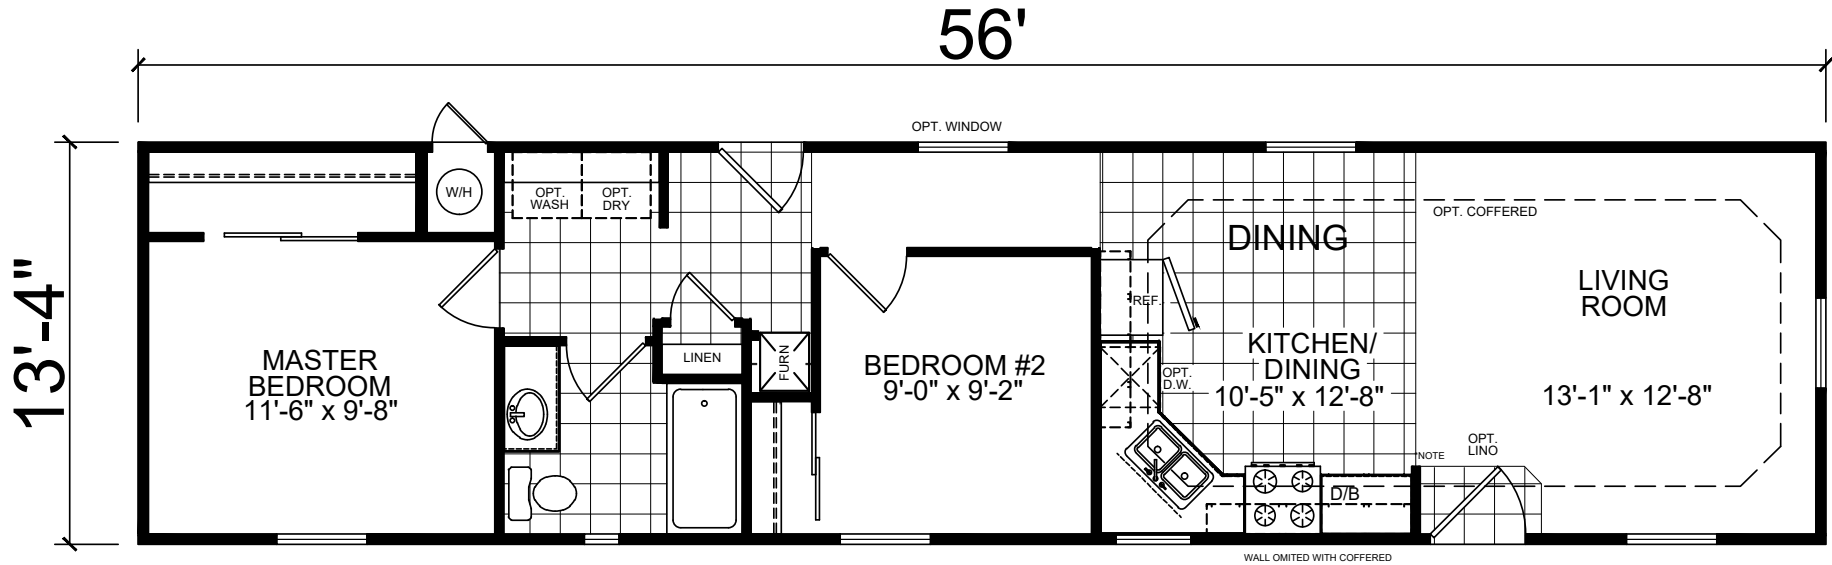

Furn

Creekside Manor Series

747 SQ. FT. (Approximate) 2 Bedrooms, 1 Bath

Last Updated: 10-13-20

FACTORY SELECT HOMES
4455 N. Stockton Hill Rd.
Kingman, AZ 86409

FactorySelectMH.com | 1-800-965-3641

IMPORTANT: Alta Cima Corp reserves the right to modify, cancel or substitute products or features of this event at any time without prior notice or obligation. Pictures and other promotional materials are representative and may depict or contain floor plans, square footages, elevations, options, upgrades, extra design features, decorations, floor coverings, specialty light fixtures, custom paint and wall coverings, window treatments, landscaping, sound and alarm systems, furnishings, appliances, and other designer/decorator features and amenities that are not included as part of the home and/or may not be available at all locations. Home, pricing and community information is subject to change, and homes to prior sale, at any time without notice or obligation. ©2020 Alta Cima Corp. All rights reserved.