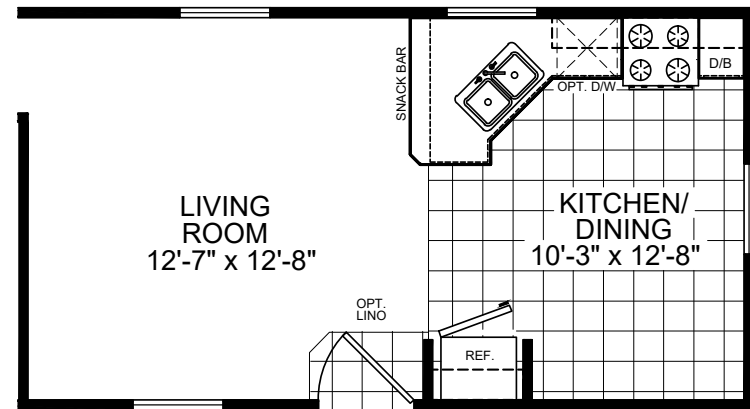

Furn

Creekside Manor Series

747 SQ. FT. (Approximate) 2 Bedrooms, 1 Bath

Last Updated: 10-13-20

FACTORY SELECT HOMES
4455 N. Stockton Hill Rd.
Kingman, AZ 86409

FactorySelectMH.com | 1-800-965-3641

IMPORTANT: Alta Cima Corp reserves the right to modify, cancel or substitute products or features of this event at any time without prior notice or obligation. Pictures and other promotional materials are representative and may depict or contain floor plans, square footages, elevations, options, upgrades, extra design features, decorations, floor coverings, specialty light fixtures, custom paint and wall coverings, window treatments, landscaping, sound and alarm systems, furnishings, appliances, and other designer/decorator features and amenities that are not included as part of the home and/or may not be available at all locations. Home, pricing and community information is subject to change, and homes to prior sale, at any time without notice or obligation. ©2020 Alta Cima Corp. All rights reserved.