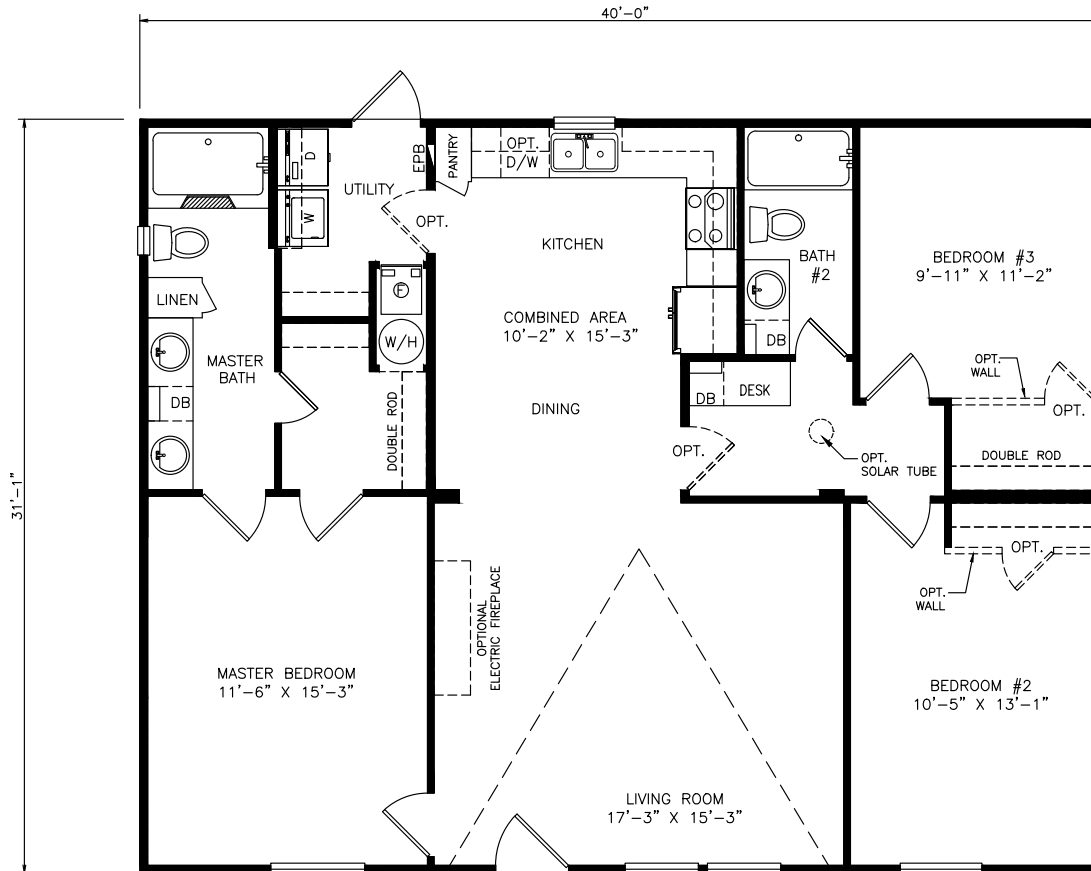

Dugway

Classic Series - Multi Section

1,248 SQ. FT. (Approximate) 3 Bedrooms, 2 Baths

Last Updated: 6-25-21

FACTORY SELECT HOMES
 4455 N. Stockton Hill Rd.
 Kingman, AZ 86409

FactorySelectMH.com | 1-800-965-3641