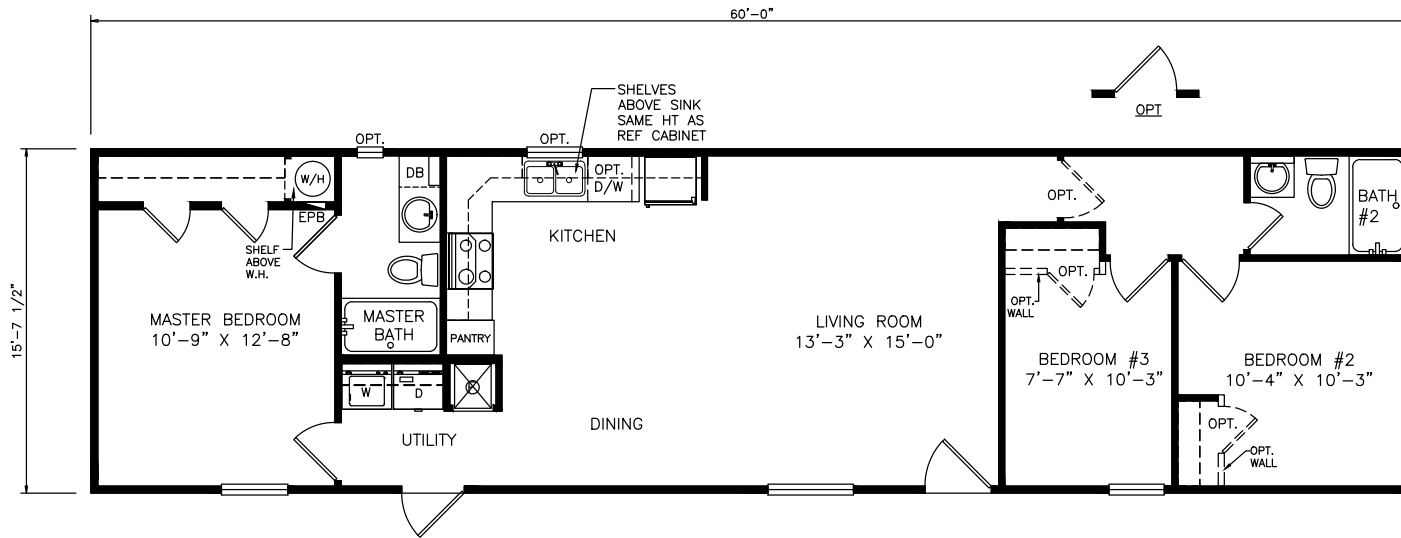

Dammeron

Classic Series - Single Section

942 SQ. FT. (Approximate) 3 Bedrooms, 2 Baths

Last Updated: 6-24-21

FACTORY SELECT HOMES
4455 N. Stockton Hill Rd.
Kingman, AZ 86409

FactorySelectMH.com | 1-800-965-3641