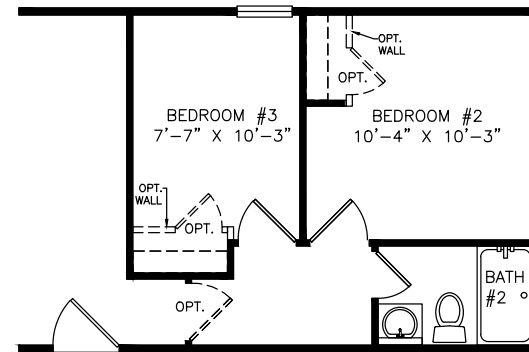

Dammeron

Classic Series - Single Section

942 SQ. FT. (Approximate) 3 Bedrooms, 2 Baths

Last Updated: 6-24-21

FACTORY SELECT HOMES
4455 N. Stockton Hill Rd.
Kingman, AZ 86409

FactorySelectMH.com | 1-800-965-3641