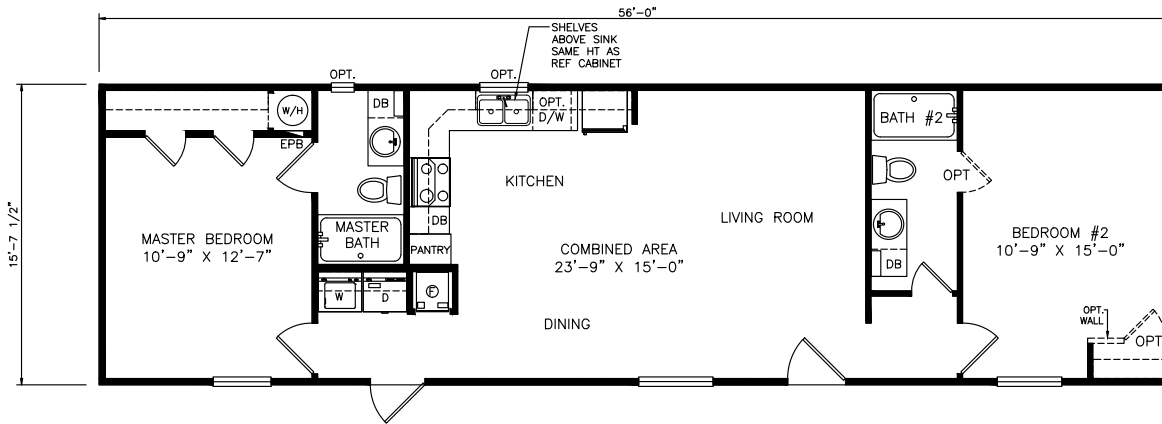

Crosby

Heritage Series - Single Section

880 SQ. FT. (Approximate) 2 Bedrooms, 2 Baths

Last Updated: 6-28-21

OPTIONAL SHOWER

OPTIONAL DOOR

OPTIONAL

OPTIONAL SHOWER