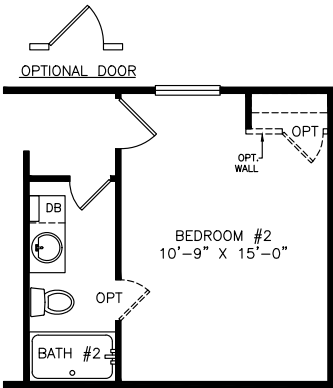

Crosby

Heritage Series - Single Section

880 SQ. FT. (Approximate) 2 Bedrooms, 2 Baths

Last Updated: 6-28-21

OPTIONAL SHOWER

OPTIONAL DOOR

OPTIONAL

OPTIONAL SHOWER